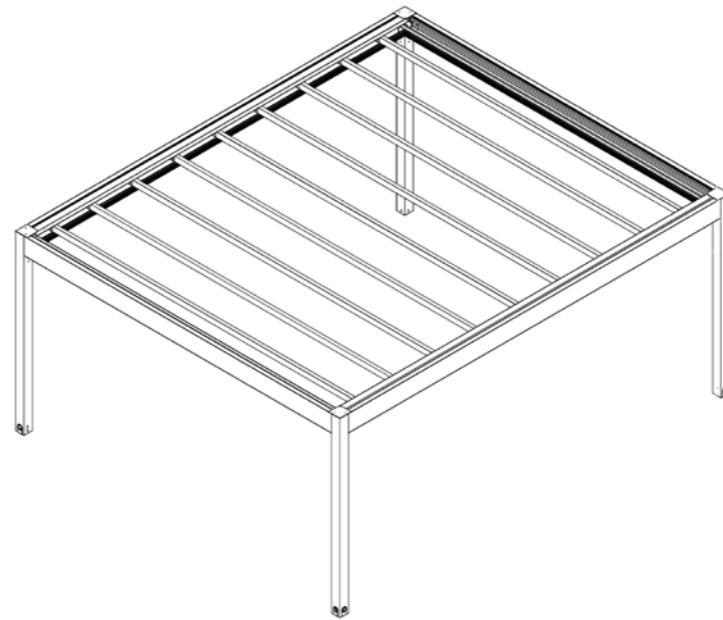

THE LONDON RANGE

INTRODUCING THE LONDON RANGE

The London Pergola provides a building system that can be fully enclosed to provide thermally insulated and acoustically quiet extra space for a wide variety of purposes.

Being a sectional design it can be transported and built at sites with limited access and is available in a wide range of sizes from 3m x 3m to 5m x 6m in coverage with further units being able to be joined together as needed.

EGS LONDON

STANDARD STRUCTURE COLOURS

- White Matt
- Dove Grey Matt
- Dark Brown Matt
- Special Grey

STANDARD COLOUR OF SOLTIS ROOFING SHEET 96

- White
- Dove Grey
- Champagne
- Grey

Event Garden Space Ltd. Wagon Yard, London Road, Marlborough, Wiltshire SN8 1LH