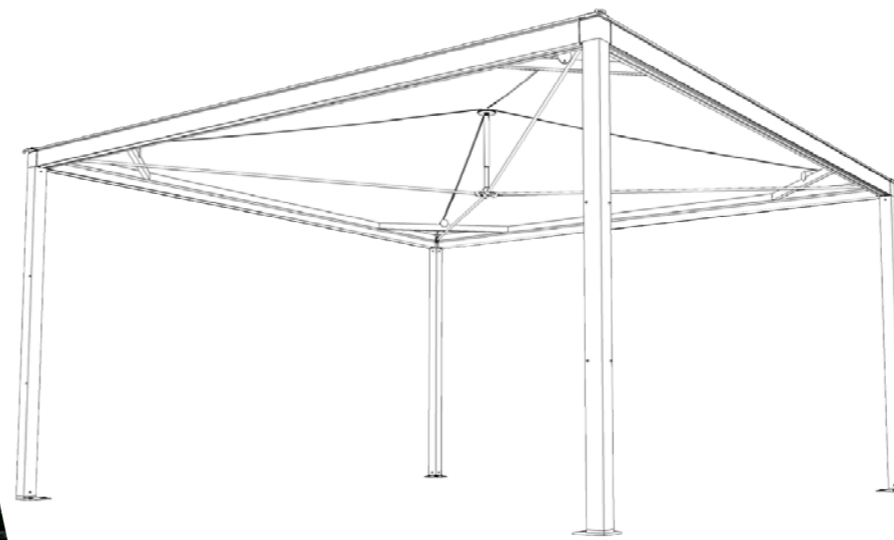

STANDARD COLOUR OF THE ALUMINIUM FRAME

☐ White Matt-Rough Finish	☐ Dove Grey Matt-Rough Finish
☐ Dark Brown Matt-Rough Finish	☐ Special Grey Smooth Finish

STANDARD COLOUR OF THE PVC COVER

☐ White	☐ Champagne
☐ Grey