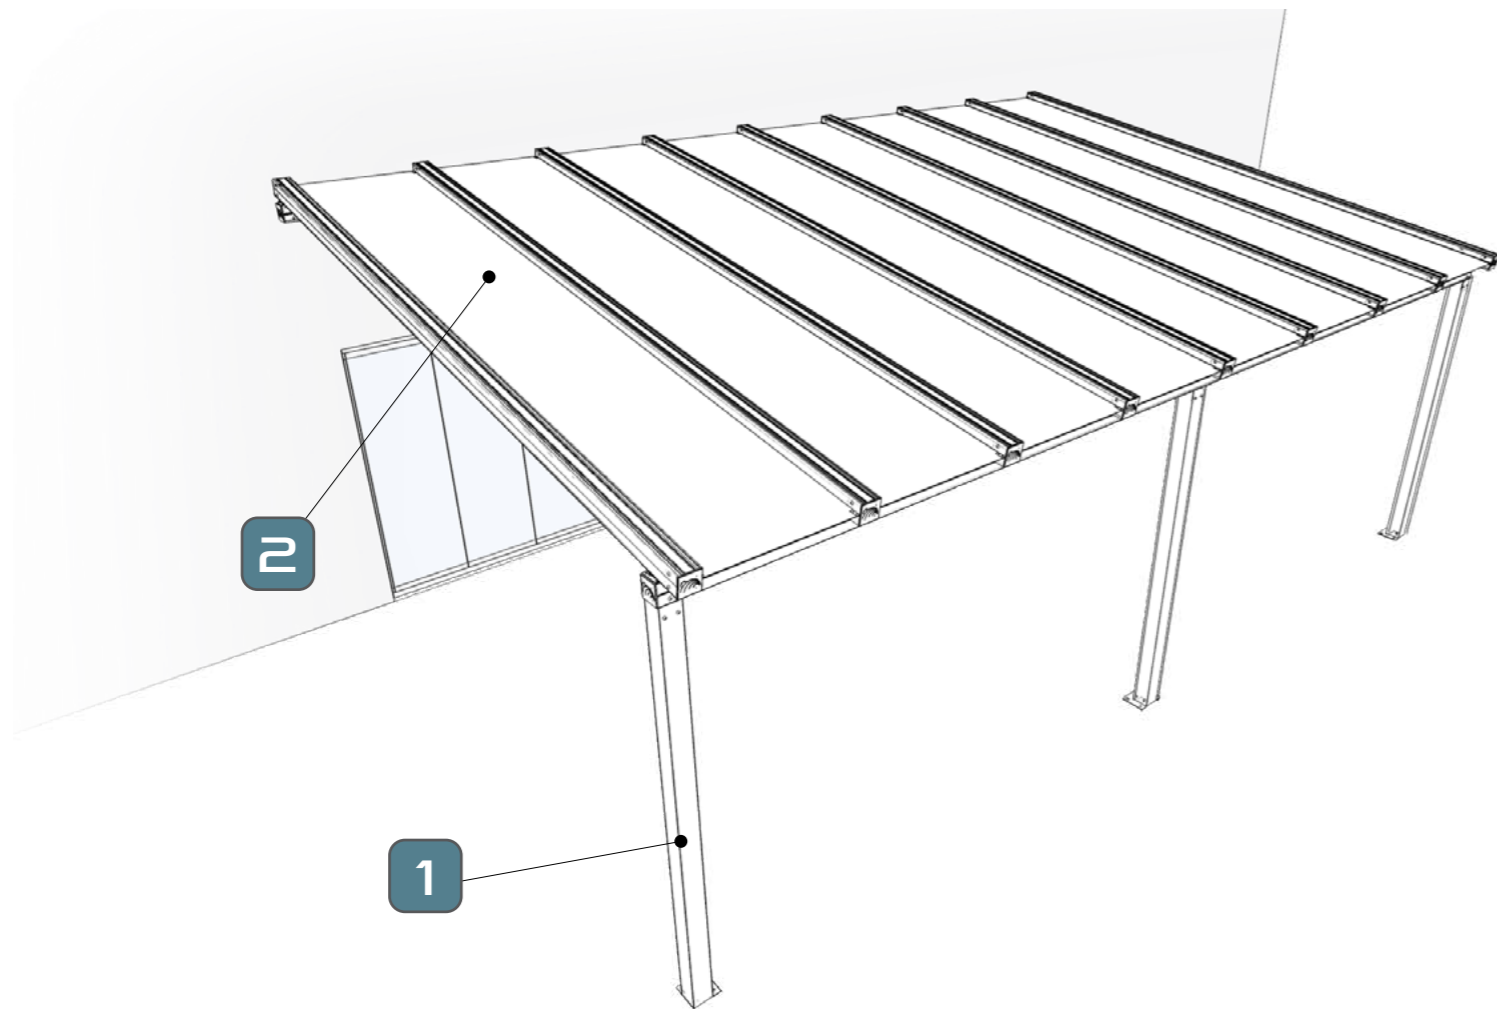

# EGS THE VENICE - DIMENSIONS

\*Projection varies based on the roof rafters slope

MAX DIMENSIONS														
A*	2 PILLARS			3 PILLARS						4 PILLARS			H1	Htot
	B** (cm)			B** (cm)						B** (cm)				
	300	300	400	500	500	600	700	800	900	1000	1000	1100	1200	250
350	300	400	500	500	600	700	800	900	1000	1000	1100	1200	250	*
400	300	400	500	500	600	700	800	900	1000	1000	1100	1200	250	*
450	300	400	500	500	600	700	800	900	1000	1000	1100	1200	250	*
500	300	400	500	500	600	700	800	900	1000	1000	1100	1200	250	*

\*It varies according to A and to the inclination of the top cover

\*\*B indicates the width of the top cover

Bespoke units can be manufactured at special dimensions so as to enable a precise fit to any space.

# EGS THE VENICE

**TYPE**  
Aluminum lean-to patio veranda

**MATERIALS**  
• Aluminum  
• PVC

**GROUND ANCHORING**  
• External footing system  
• Internal footing system

**STRUCTURE'S VERSIONS**  
• Wall mounted  
• Reinforced wall mounted