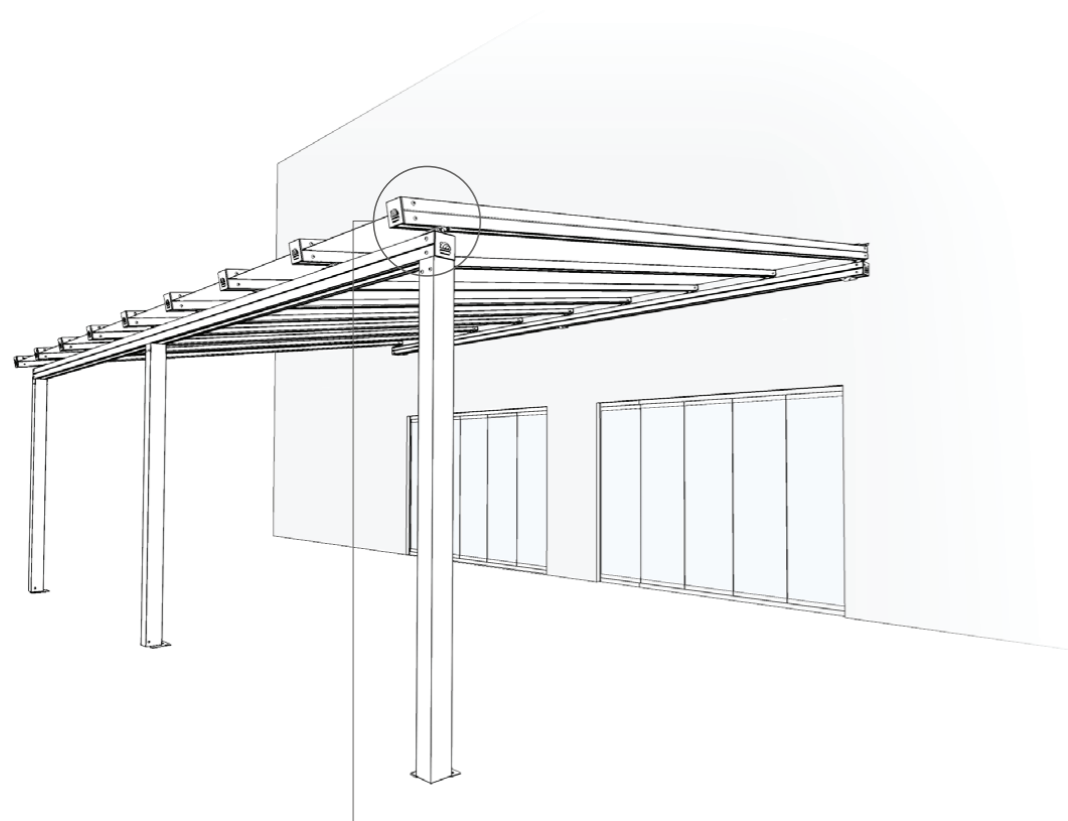

EGS THE VENICE