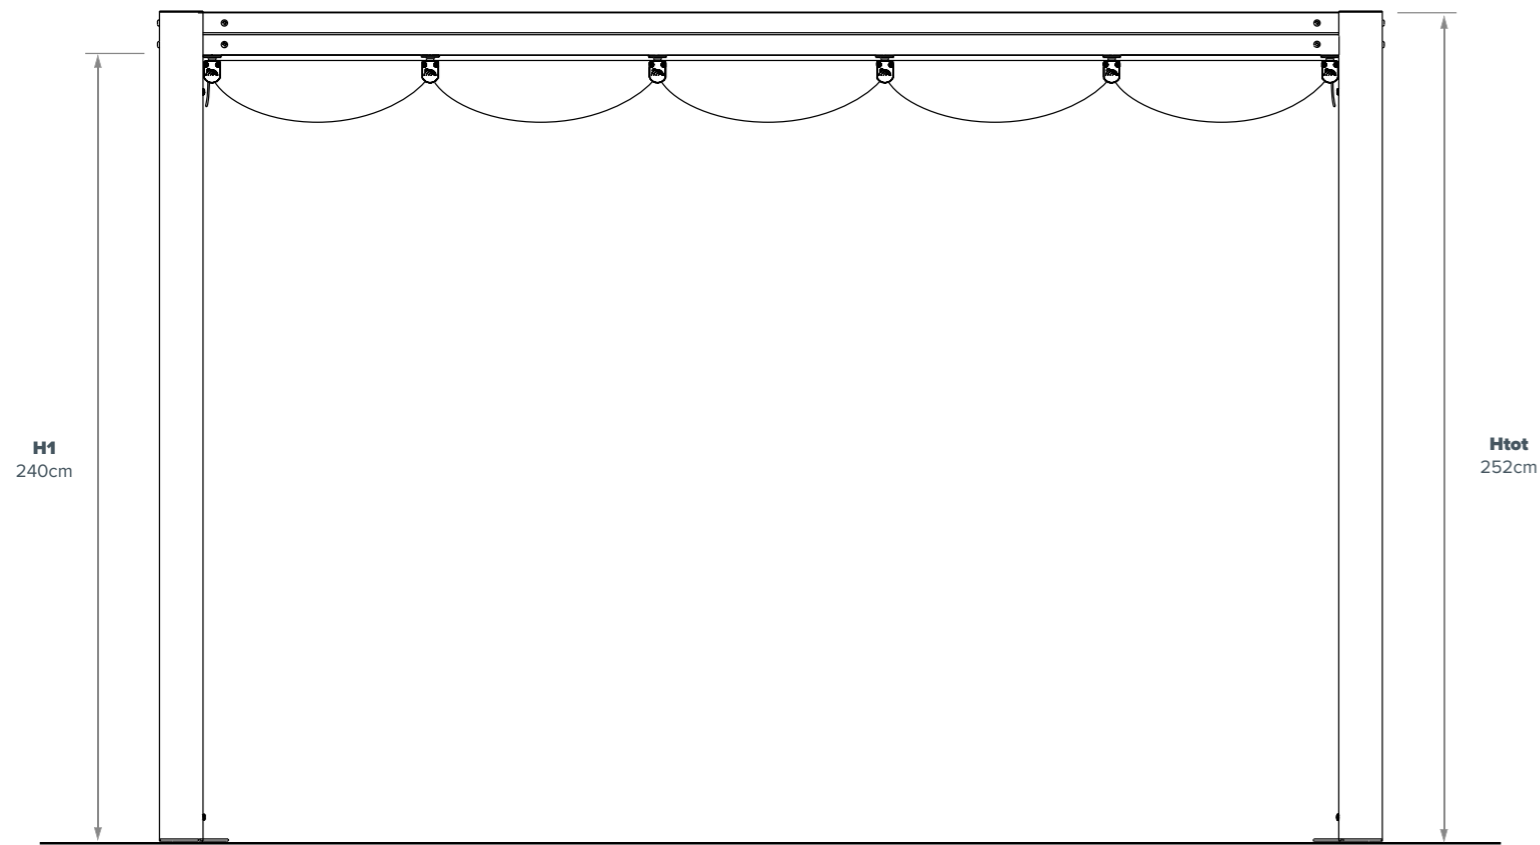

THE RIMINI RANGE

INTRODUCING THE RIMINI RANGE

A portal framed version of the Verona fluted canopy solution allows for several units to be joined in a line to provide continuous cover in a very wide variety of dimensions and colours.

A full technical brochure is available.

PERGOLA WITH RETRACTABLE AWNING

EGS THE RIMINI 90

EGS RIMINI 90 - DIMENSIONS

MAX DIMENSIONS				
		A	B	AREA
		300	300	9
		400	400	16
		300	400	12
		400	300	12

Bespoke units can be manufactured at special dimensions so as to enable a precise fit to any space.

EGS THE RIMINI 120 - DIMENSIONS

MAX DIMENSIONS				
FREE STANDING STRUCTURE	WALL-MOUNTED STRUCTURE	A (cm)	B (cm)	AREA (m ²)
		300	300	9
		400	400	16
		500	500	25
		300	400	12
		300	500	15
		400	500	20
		400	300	12
		500	300	15
		500	400	20
		600	300	18
		600	400	24
		600	500	30