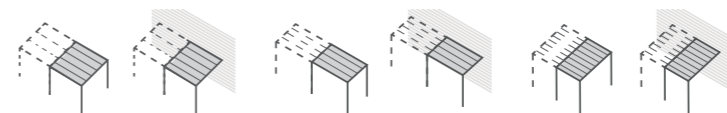

MAX DIMENSIONS				
FREE STANDING STRUCTURE	WALL-MOUNTED STRUCTURE	A (cm)	B (cm)	AREA (m²)
		300	300	9
		400	400	16
		500	500	25
		300	400	12
		300	500	15
		400	500	20
		400	300	12
		500	300	15
		500	400	20
		600	300	18
		600	400	24
		600	500	30

Bespoke units can be manufactured at special dimensions so as to enable a precise fit to any space.
Size is no problem – we can build what you need.

Configurations with additional modules only for Rimini 120 model