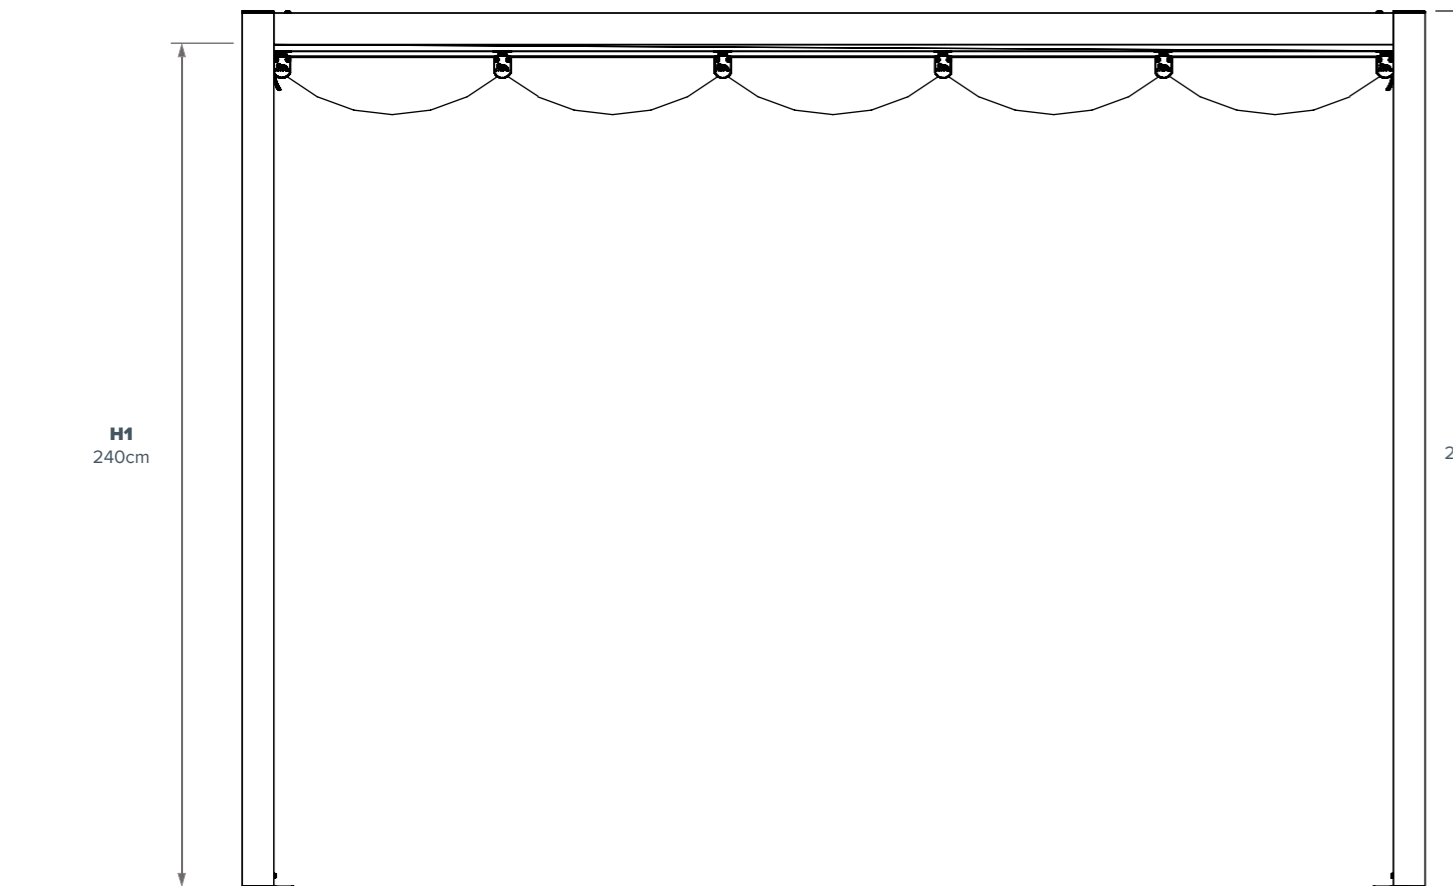

THE RIMINI RANGE

INTRODUCING THE RIMINI RANGE

A portal framed version of the Verona fluted canopy solution allows for several units to be joined in a line to provide continuous cover in a very wide variety of dimensions and colours.

The waterproof 90 system variant adds tremendous versatility to create a fully covered option.

All options include the ability to add roll up, or central opening curtains and walling solutions.

Bespoke units can be manufactured at special dimensions so as to enable a precise fit to any space. Size is no problem – we can build what you need.

A full technical brochure is available.

PERGOLA WITH RETRACTABLE AWNING

EGS THE RIMINI 90

EGS RIMINI 90 - DIMENSIONS

MAX DIMENSIONS				
		A	B	AREA
		300	300	9
		400	400	16
		300	400	12
		400	300	12

Bespoke units can be manufactured at special dimensions so as to enable a precise fit to any space.