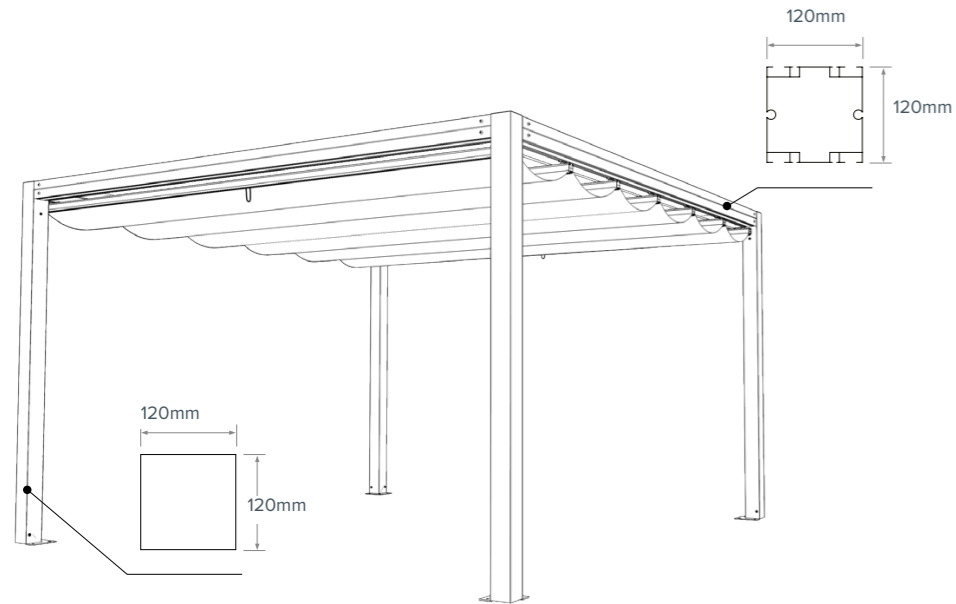

A full technical brochure is available.

PERGOLA WITH RETRACTABLE AWNING

EGS THE RIMINI 90

EGS RIMINI 90 - DIMENSIONS

MAX DIMENSIONS				
		A	B	AREA
		300	300	9
		400	400	16
		300	400	12
		400	300	12

Bespoke units can be manufactured at special dimensions so as to enable a precise fit to any space.

EGS THE RIMINI 120 - DIMENSIONS

MAX DIMENSIONS				
FREE STANDING STRUCTURE	WALL-MOUNTED STRUCTURE	A (cm)	B (cm)	AREA (m ²)
		300	300	9
		400	400	16
		500	500	25
		300	400	12
		300	500	15
		400	500	20
		400	300	12
		500	300	15
		500	400	20
		600	300	18
		600	400	24
		600	500	30