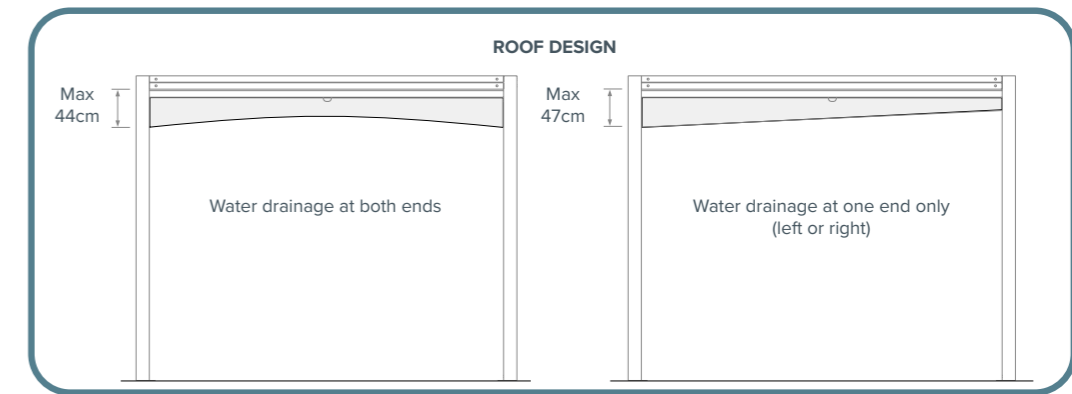

EGS THE RIMINI 90