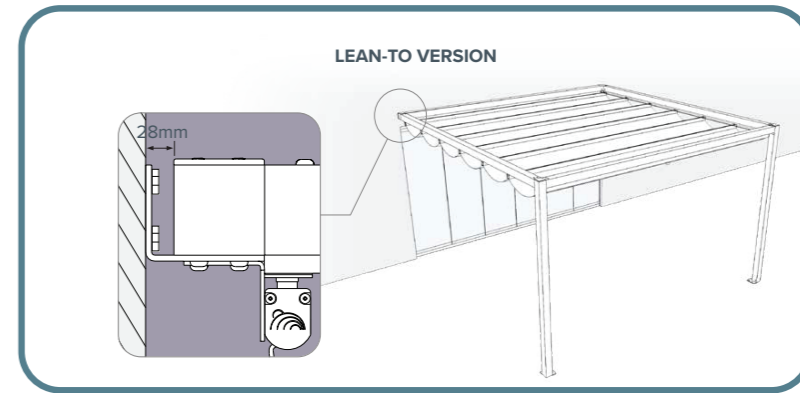

THE RIMINI RANGE

INTRODUCING THE RIMINI RANGE

A portal framed version of the Verona fluted canopy solution allows for several units to be joined in a line to provide continuous cover in a very wide variety of dimensions and colours.

The waterproof 90 system variant adds tremendous versatility to create a fully covered option.

All options include the ability to add roll up, or central opening curtains and walling solutions.

Bespoke units can be manufactured at special dimensions so as to enable a precise fit to any space. Size is no problem – we can build what you need.

A full technical brochure is available.

PERGOLA WITH RETRACTABLE AWNING

EGS THE RIMINI 90

EGS RIMINI 90 - DIMENSIONS

MAX DIMENSIONS				
		A	B	AREA
		300	300	9
		400	400	16
		300	400	12
		400	300	12

Bespoke units can be manufactured at special dimensions so as to enable a precise fit to any space.