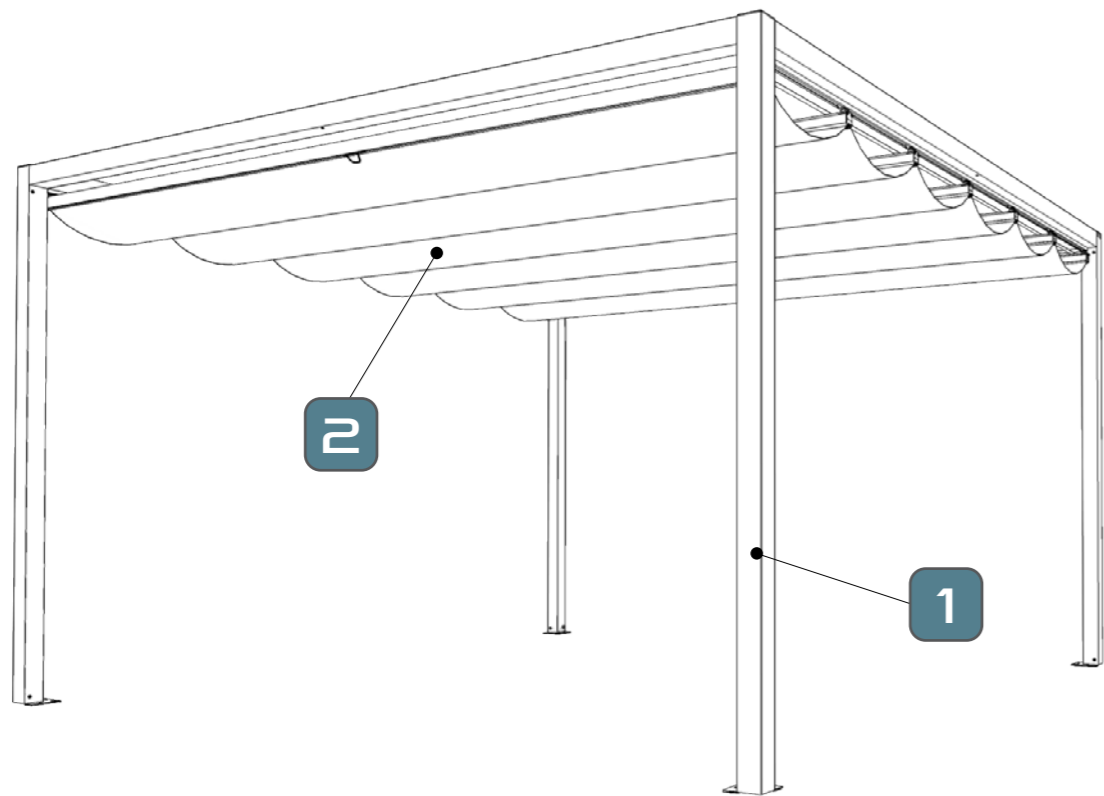

THE RIMINI RANGE

INTRODUCING THE RIMINI RANGE

A portal framed version of the Verona fluted canopy solution allows for several units to be joined in a line to provide continuous cover in a very wide variety of dimensions and colours.

The waterproof 90 system variant adds tremendous versatility to create a fully covered option.

All options include the ability to add roll up, or central opening curtains and walling solutions.

Bespoke units can be manufactured at special dimensions so as to enable a precise fit to any space. Size is no problem – we can build what you need.

A full technical brochure is available.

PERGOLA WITH RETRACTABLE AWNING

EGS THE RIMINI 90

EGS RIMINI 90 - DIMENSIONS

MAX DIMENSIONS				
		A	B	AREA
		300	300	9
		400	400	16
		300	400	12
		400	300	12

Bespoke units can be manufactured at special dimensions so as to enable a precise fit to any space.

Size is no problem – we can build what you need.

EGS THE RIMINI 90

TYPE

Contemporary pergola
with retractable awning

MATERIALS

- Aluminum
- PVC

GROUND ANCHORING

- External footing system
- Internal footing system
- Sand footing system