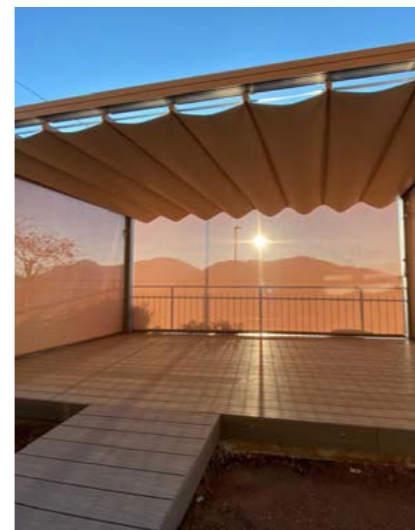

THE RIMINI RANGE

INTRODUCING THE RIMINI RANGE

A portal framed version of the Verona fluted canopy solution allows for several units to be joined in a line to provide continuous cover in a very wide variety of dimensions and colours.

Size is no problem – we can build what you need.

EGS THE RIMINI 90

TYPE

Contemporary pergola
with retractable awning

MATERIALS

- Aluminum
- PVC

GROUND ANCHORING

- External footing system
- Internal footing system
- Sand footing system