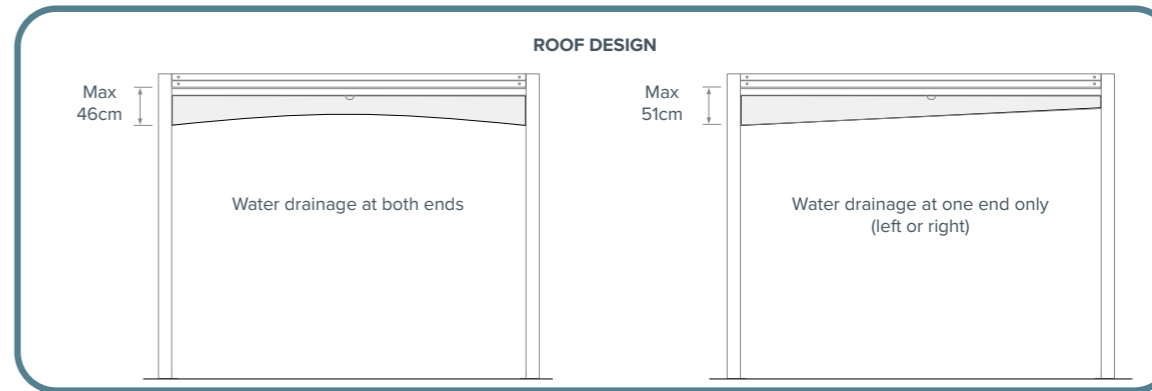

EGS THE RIMINI 120