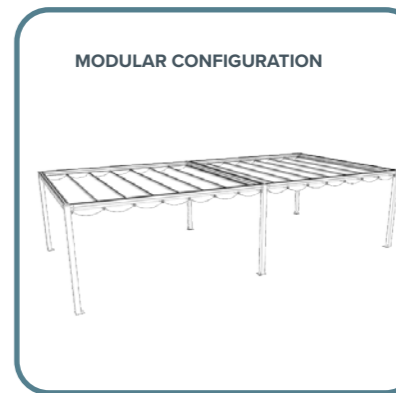

EGS THE RIMINI 120