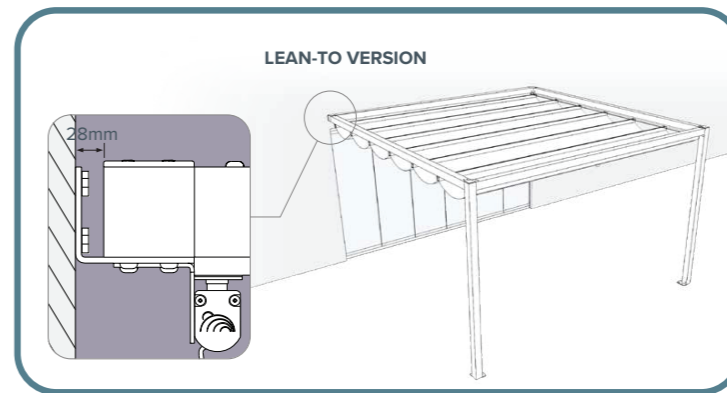

EGS THE RIMINI 120