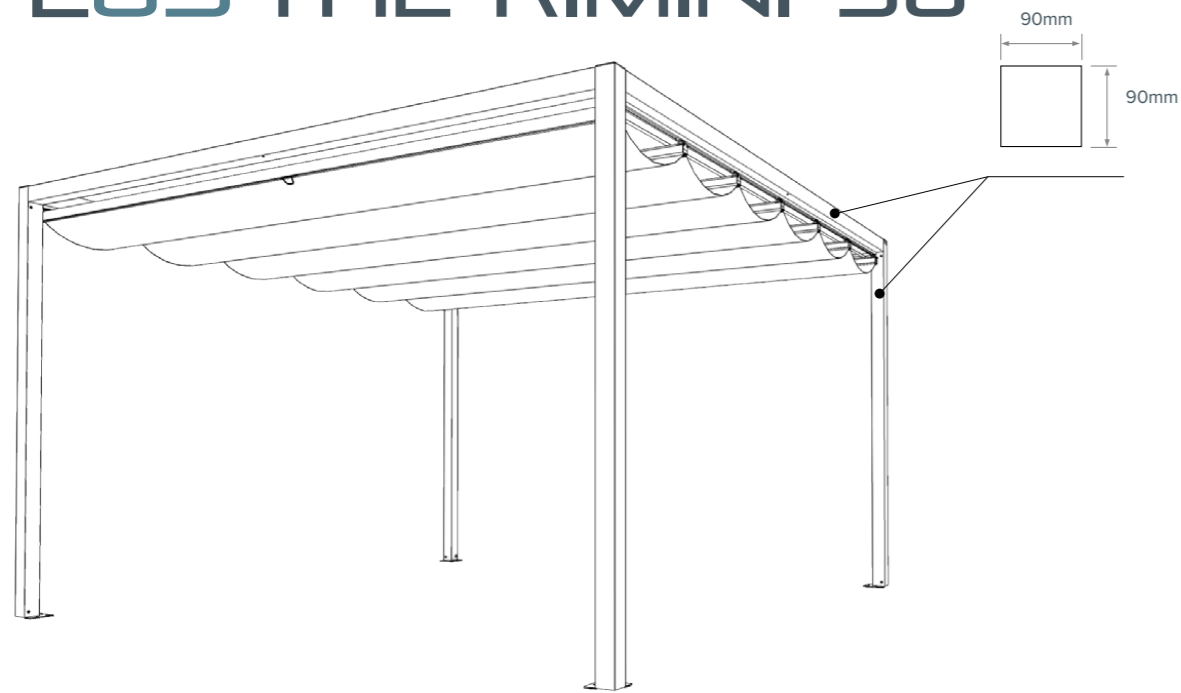

THE RIMINI RANGE

INTRODUCING THE RIMINI RANGE

A portal framed version of the Verona fluted canopy solution allows for several units to be joined in a line to provide continuous cover in a very wide variety of dimensions and colours.

The waterproof 90 system variant adds tremendous versatility to create a fully covered option.

All options include the ability to add roll up, or central opening curtains and walling solutions.

Bespoke units can be manufactured at special dimensions so as to enable a precise fit to any space. Size is no problem – we can build what you need.

A full technical brochure is available.

PERGOLA WITH RETRACTABLE AWNING

EGS THE RIMINI 90

EGS RIMINI 90 - DIMENSIONS

MAX DIMENSIONS				
		A	B	AREA
		300	300	9
		400	400	16
		300	400	12
		400	300	12

Bespoke units can be manufactured at special dimensions so as to enable a precise fit to any space.

Size is no problem – we can build what you need.

EGS THE RIMINI 90

TYPE

Contemporary pergola
with retractable awning

MATERIALS

- Aluminum
- PVC

GROUND ANCHORING

- External footing system
- Internal footing system
- Sand footing system