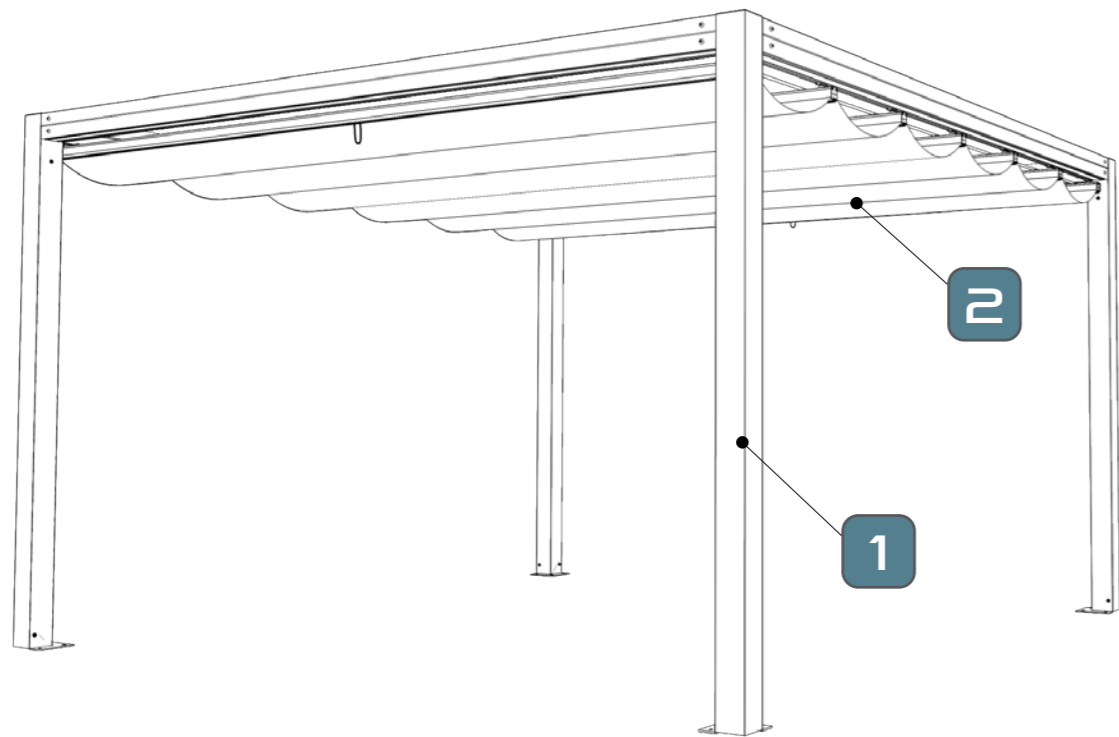

EGS THE RIMINI 120

TYPE

Contemporary pergola
with retractable awning

MATERIALS

- Aluminum
- PVC

GROUND ANCHORING

- External footing system
- Internal footing system
- Sand footing system

STRUCTURE'S VERSIONS

- Freestanding / Wall mounted
- Square / Rectangular
- Modular configuration

1 STRUCTURE'S COLOURS

- White
- Dove Grey Matt
- Dark Brown
- Special Grey

- Smooth or matt textured finish
- RAL colours available upon request

2 ROOF'S MATERIALS AND COLOURS

- White
- Dove Grey
- Champagne
- Grey

- More colours available upon request

- Soltis 96
- Soltis W96
- Preconstraint 402
- Preconstraint 602 blackout