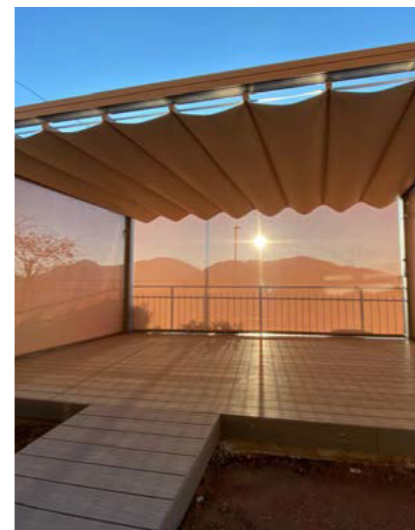

EGS THE RIMINI 120

TYPE

Contemporary pergola
with retractable awning

MATERIALS

- Aluminum
- PVC

GROUND ANCHORING

- External footing system
- Internal footing system
- Sand footing system

STRUCTURE'S VERSIONS

- Freestanding / Wall mounted
- Square / Rectangular
- Modular configuration

1 STRUCTURE'S COLOURS

- White
- Dove Grey Matt
- Dark Brown
- Special Grey

- Smooth or matt textured finish
- RAL colours available upon request

2 ROOF'S MATERIALS AND COLOURS

- White
- Dove Grey
- Champagne
- Grey

- More colours available upon request

- Soltis 96
- Soltis W96
- Preconstraint 402
- Preconstraint 602 blackout