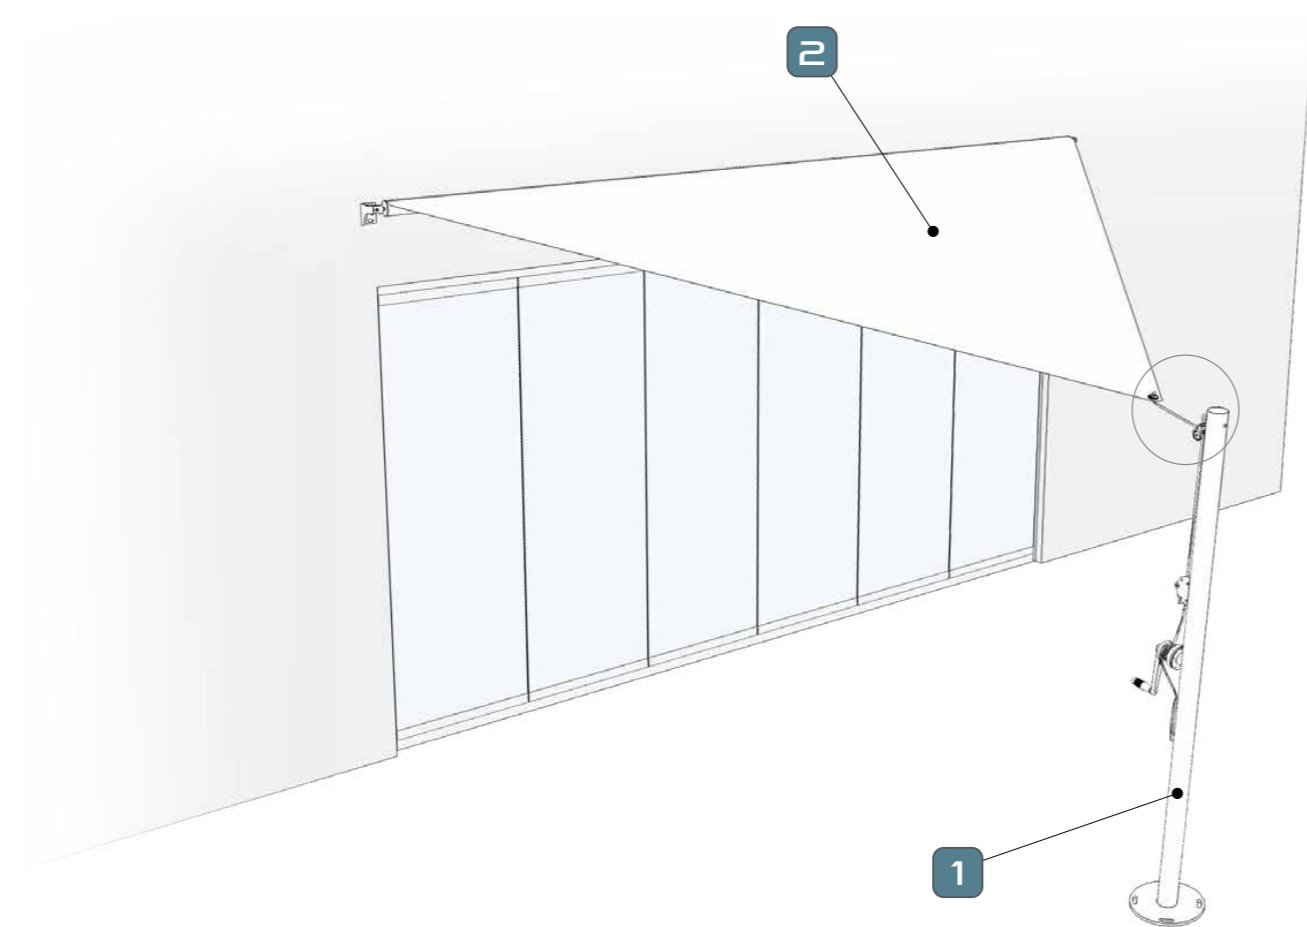

THE BIARRITZ RANGE

INTRODUCING THE BIARRITZ RANGE

A wall mounted structural sail system that can be easily withdrawn to the wall to provide ultimate flexibility with regards to coverage being available or not, or if poor weather is expected.

Sizes range from 3 metre wide with a pulled-out dimension of again 3 metres, right up to 6 metres in roller width with a 6-metre overall reach

Bespoke units can be manufactured at special dimensions so as to enable a precise fit to any space. Size is no problem – we can build what you need.

A full technical brochure is available.

EGS THE BIARRITZ

MODEL WITH TENSIONING SYSTEM FASTENED TO THE WALL BY MEANS OF AISI 316 STAINLESS STEEL BRACKETS

EGS THE BIARRITZ - DIMENSIONS

MAX DIMENSIONS			
	A	B	AREA
	300	300	4.5
	350	300	5.3
	400	300	6
	400	400	8
	500	400	10
	500	500	12.5
	600	500	15
	600	600	18

Bespoke units can be manufactured at special dimensions so as to enable a precise fit to any space.

Size is no problem – we can build what you need.

EGS THE BIARRITZ

TYPE

Shade sail for the garden

MATERIALS