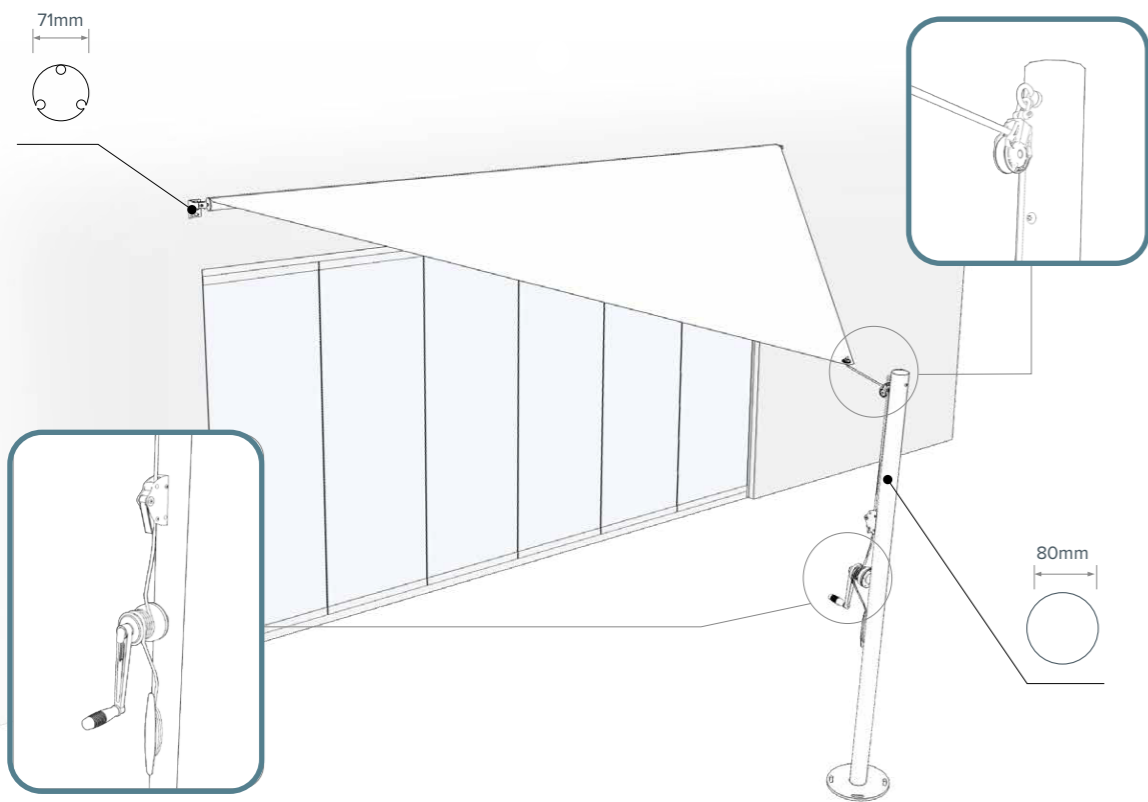

THE BIARRITZ RANGE

INTRODUCING THE BIARRITZ RANGE

A wall mounted structural sail system that can be easily withdrawn to the wall to provide ultimate flexibility with regards to coverage being available or not, or if poor weather is expected.

Sizes range from 3 metre wide with a pulled-out dimension of again 3 metres, right up to 6 metres in roller width with a 6-metre overall reach

Bespoke units can be manufactured at special dimensions so as to enable a precise fit to any space. Size is no problem – we can build what you need.

A full technical brochure is available.

EGS THE BIARRITZ

MODEL WITH TENSIONING SYSTEM FASTENED TO THE WALL BY MEANS OF AISI 316 STAINLESS STEEL BRACKETS

EGS THE BIARRITZ - DIMENSIONS

MAX DIMENSIONS			
	A	B	AREA
	300	300	4.5
	350	300	5.3
	400	300	6
	400	400	8
	500	400	10
	500	500	12.5
	600	500	15
	600	600	18