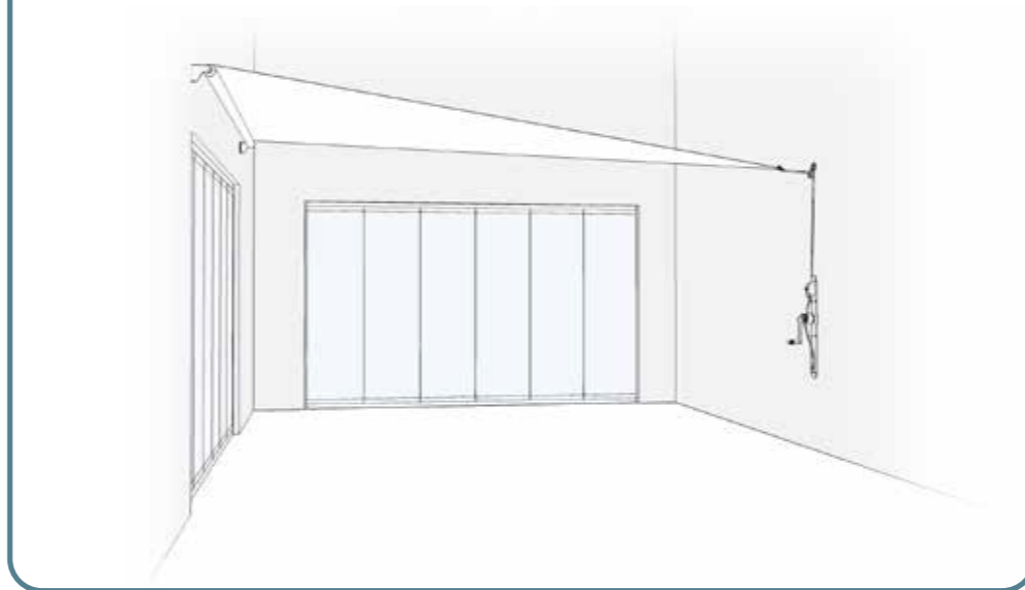

THE BIARRITZ RANGE

INTRODUCING THE BIARRITZ RANGE

A wall mounted structural sail system that can be easily withdrawn to the wall to provide ultimate flexibility with regards to coverage being available or not, or if poor weather is expected.

Sizes range from 3 metre wide with a pulled-out dimension of again 3 metres, right up to 6 metres in roller width with a 6-metre overall reach

Bespoke units can be manufactured at special dimensions so as to enable a precise fit to any space. Size is no problem – we can build what you need.

A full technical brochure is available.

EGS THE BIARRITZ

MODEL WITH TENSIONING SYSTEM FASTENED TO THE WALL BY MEANS OF AISI 316 STAINLESS STEEL BRACKETS

EGS THE BIARRITZ - DIMENSIONS

MAX DIMENSIONS			
	A	B	AREA
	300	300	4.5
	350	300	5.3
	400	300	6
	400	400	8
	500	400	10
	500	500	12.5
	600	500	15
	600	600	18

Bespoke units can be manufactured at special dimensions so as to enable a precise fit to any space.

Size is no problem – we can build what you need.

EGS THE BIARRITZ

TYPE

Shade sail for the garden

MATERIALS