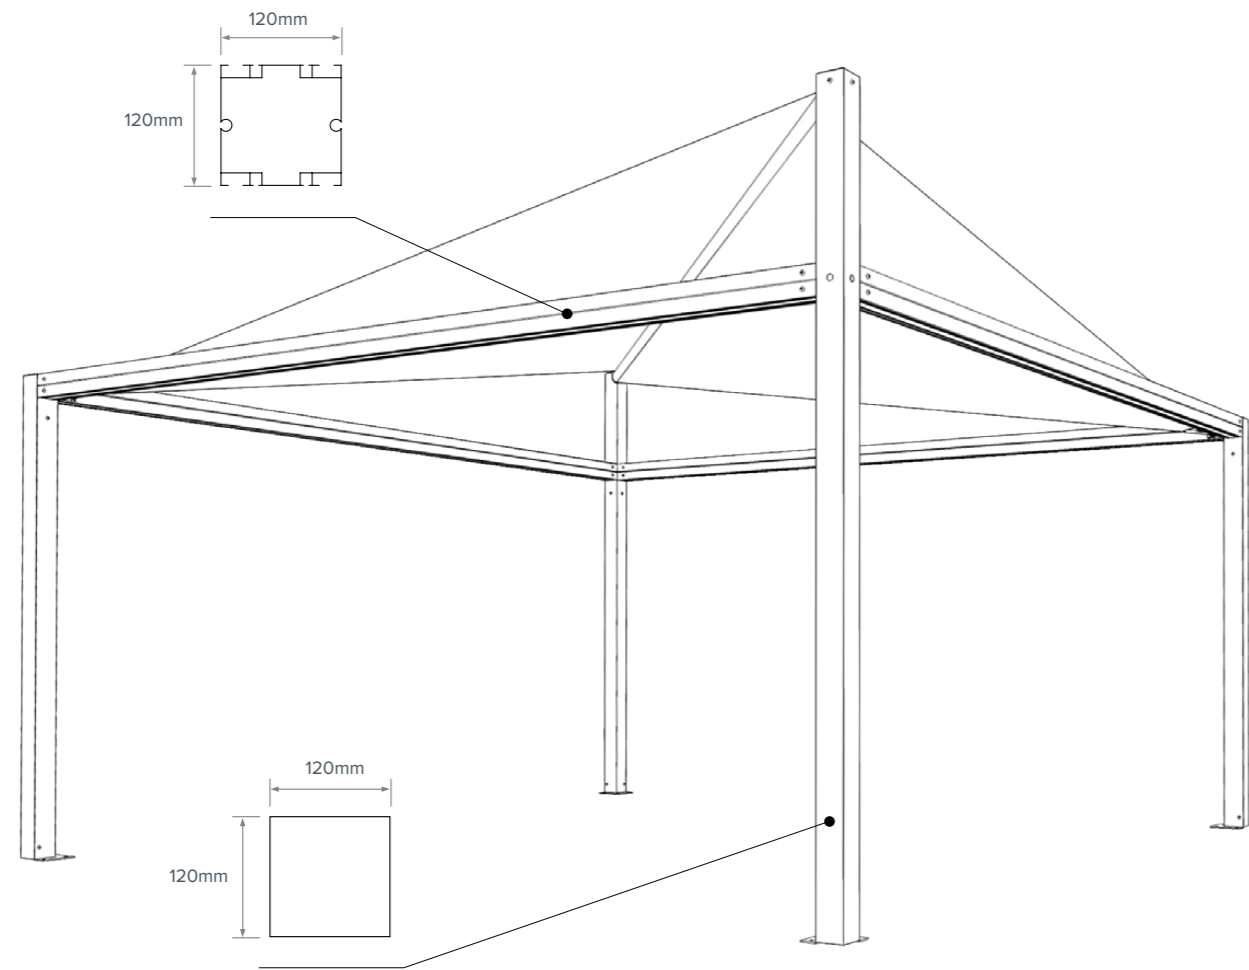

EGS THE CANNES 120