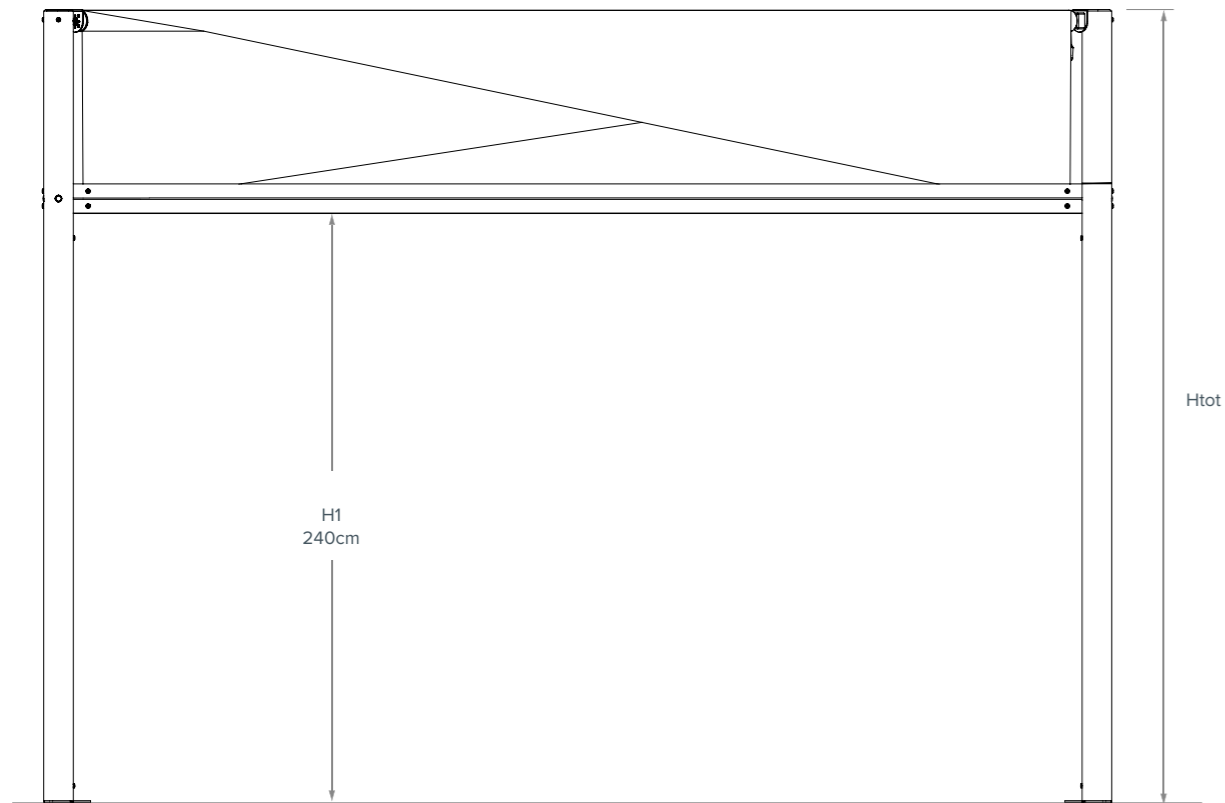

EGS THE CANNES 120 - DIMENSIONS