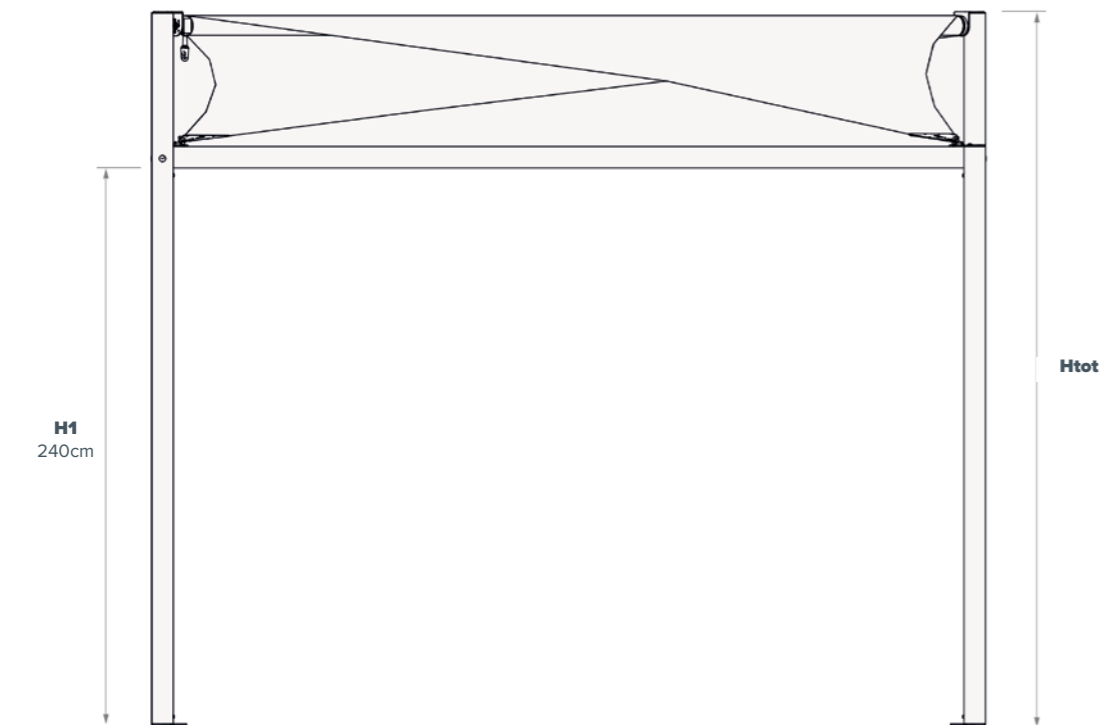

EGS THE CANNES 90 - DIMENSIONS