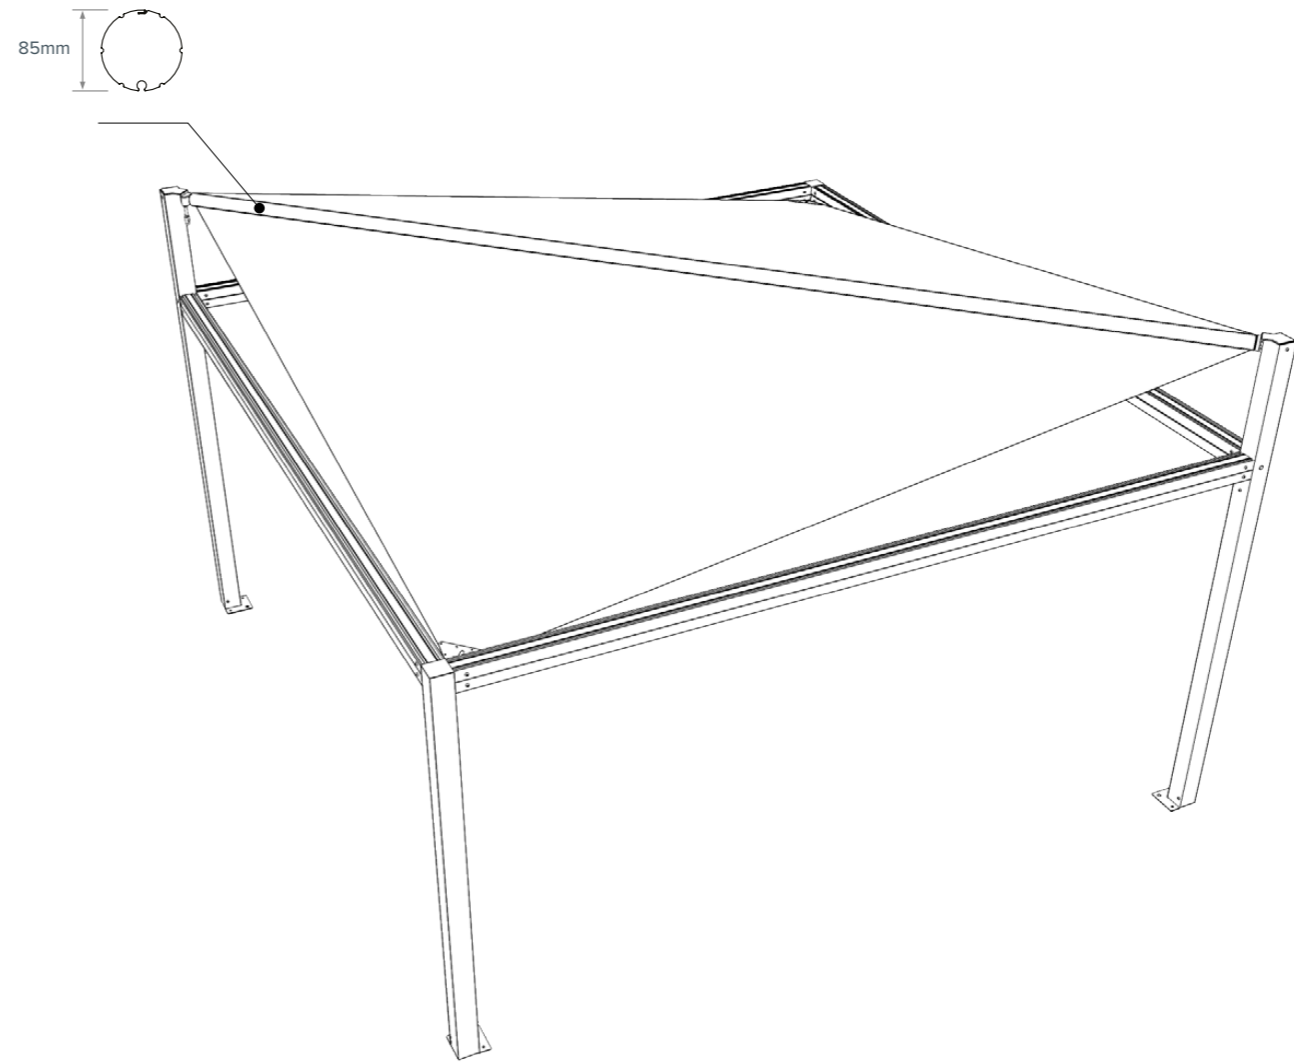

EGS THE CANNES 120