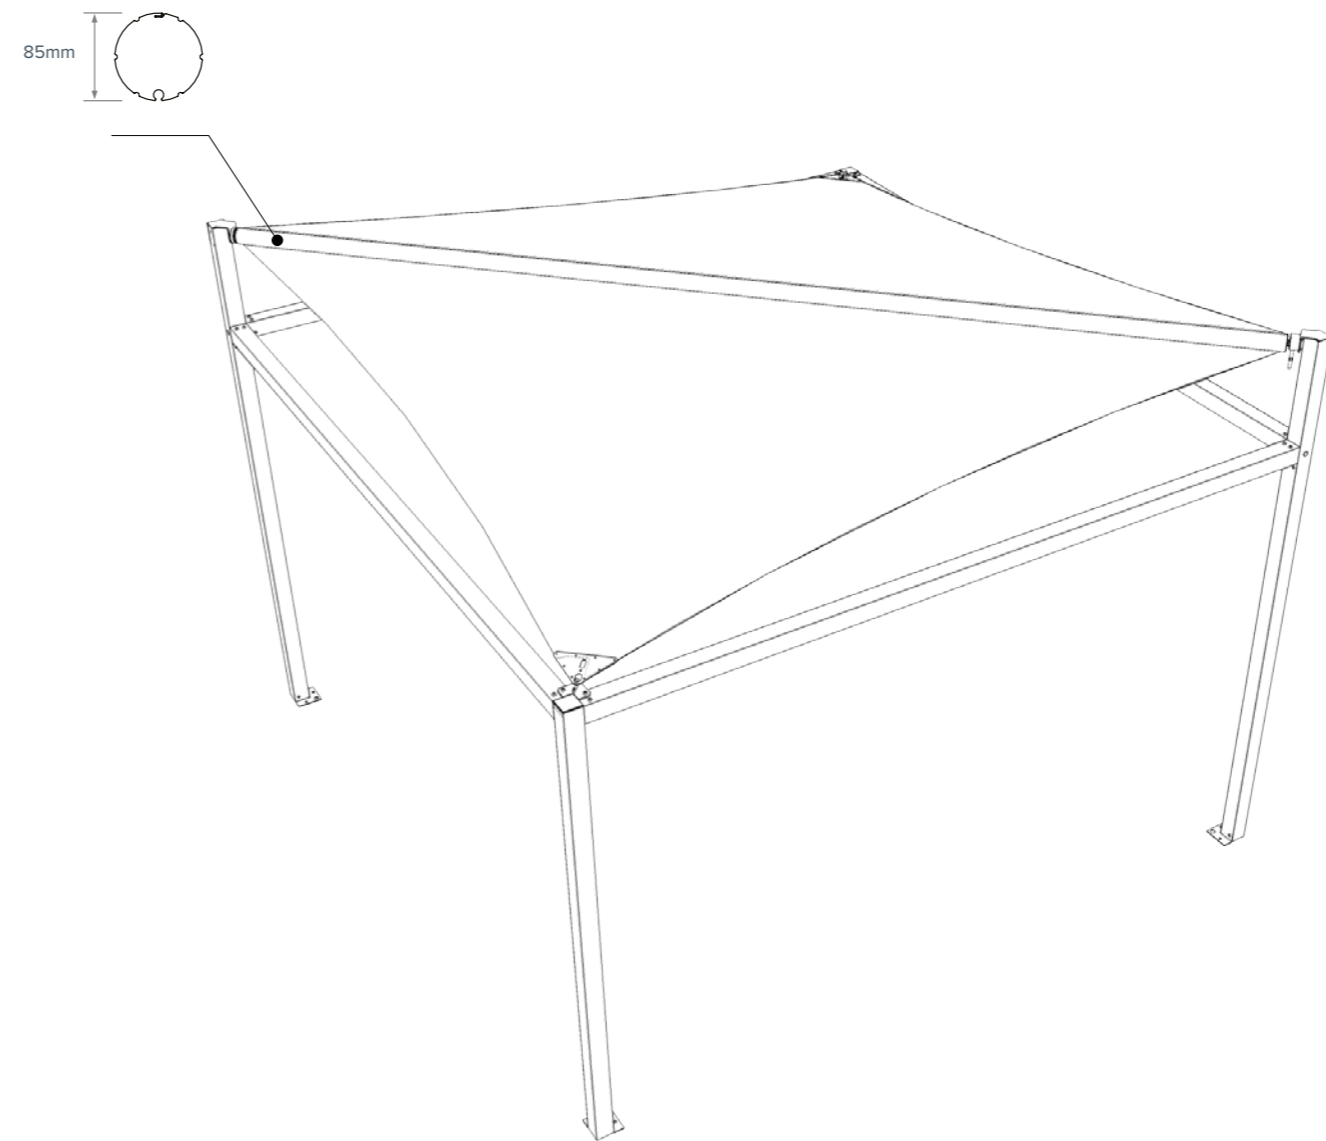

EGS THE CANNES 90