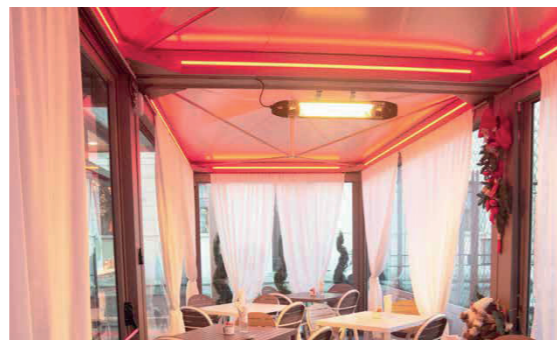

EGS THE MILAN - OPTIONALS

INFRARED HEATER