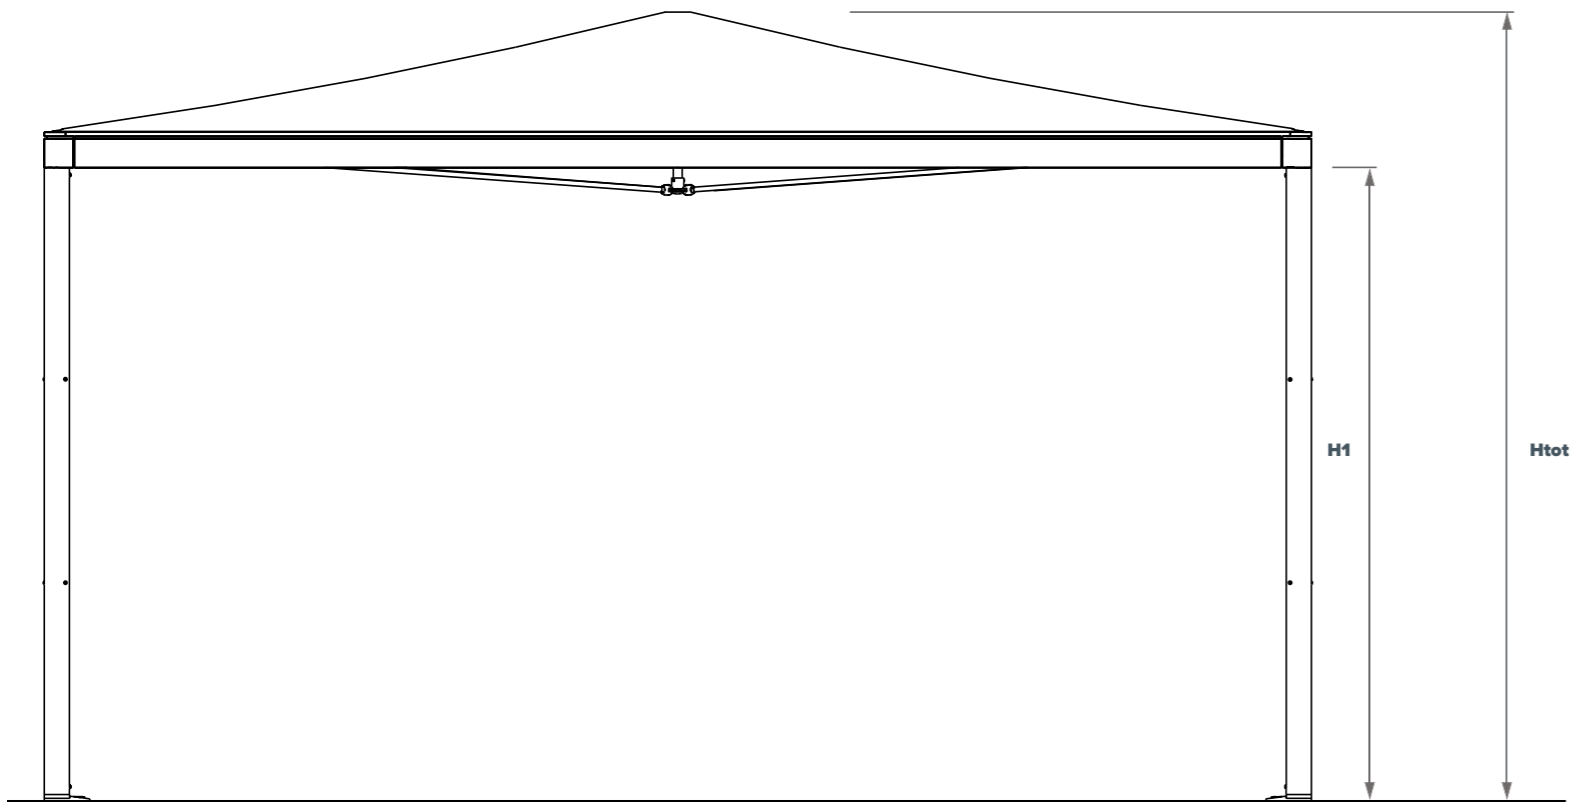

Bespoke units can be manufactured at special dimensions so as to enable a precise fit to any space. Size is no problem – we can build what you need.

A full technical brochure is available.

THE MODERN, FLAT ROOFED GAZEBO

EGS THE MILAN

EGS THE MILAN - DIMENSIONS

MAX DIMENSIONS					
SQUARED STRUCTURE 	A (cm)	B (cm)	Htot (cm)	Htot (cm)	AREA (m ²)
			300	300	
	400	400	250	312	16
			300	362	
	500	500	250	324	25
			300	374	
RECTANGULAR STRUCTURE 	300	400	250	308	12
			300	358	
	300	500	250	314	15
			300	364	
	400	500	250	319	20
			300	369	