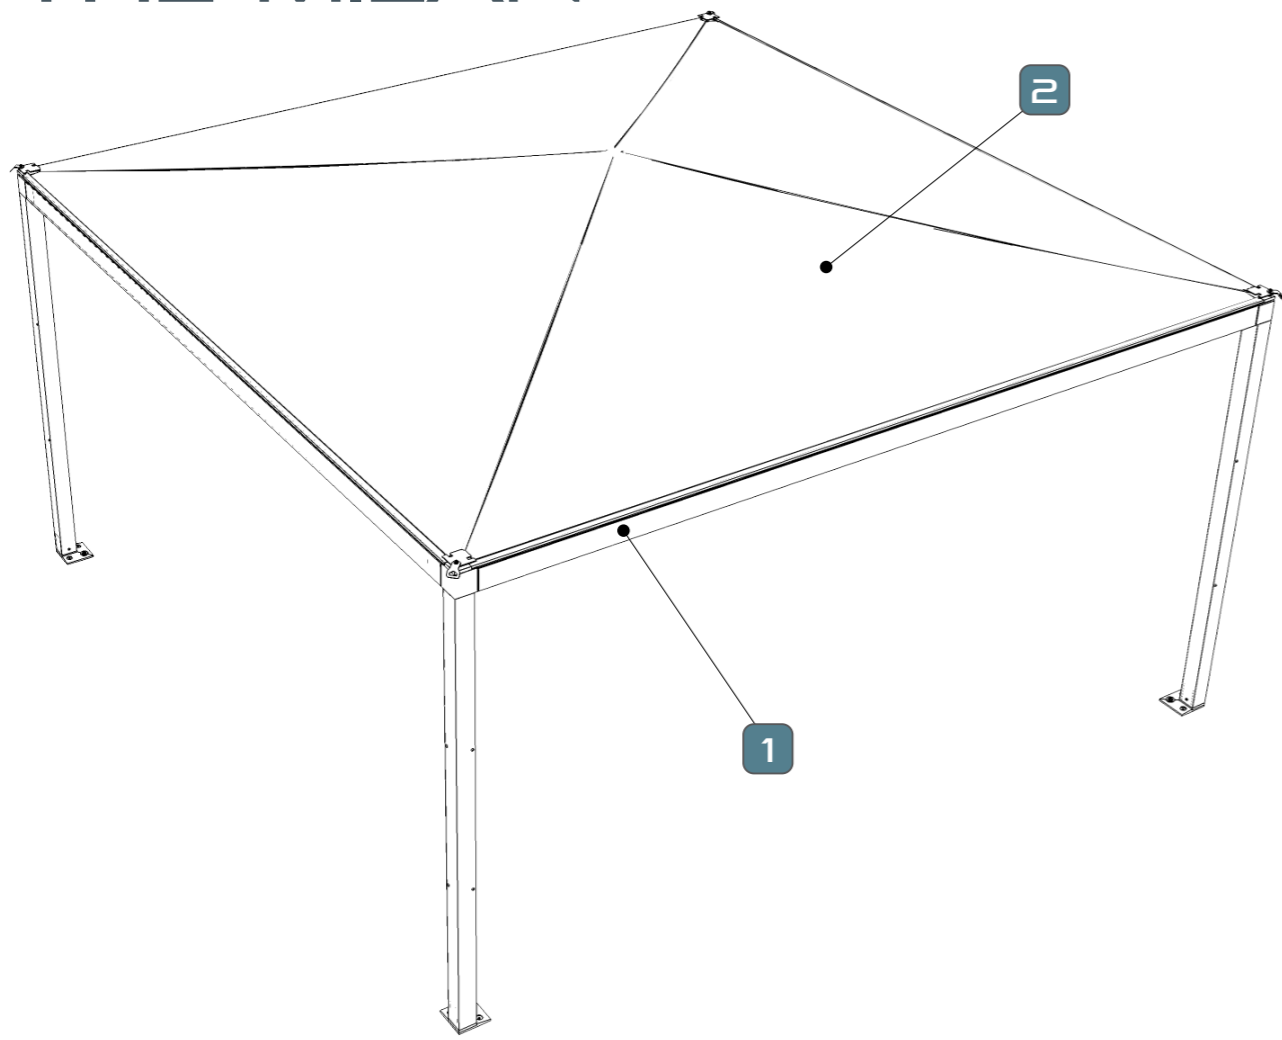

EGS THE MILAN

TYPE

Modern gazebo
for the outdoors

MATERIALS

- Aluminum
- PVC

GROUND ANCHORING

- External or internal footing system

STRUCTURE'S VERSIONS

- Freestanding
- Squared / Rectangular

1 STRUCTURE'S COLOURS

- White / RAL 9010
- Dove Grey
- Dark Brown
- Special Grey

- Smooth or matt textured finish
- RAL colours available upon request

2 ROOF'S MATERIALS AND COLOURS

- White
- Dove Grey
- Champagne
- Grey

- More colours available upon request

- Preconstraint 502 Satin
- Preconstraint 602 Glossy
- Preconstraint 702-S2 Blackout