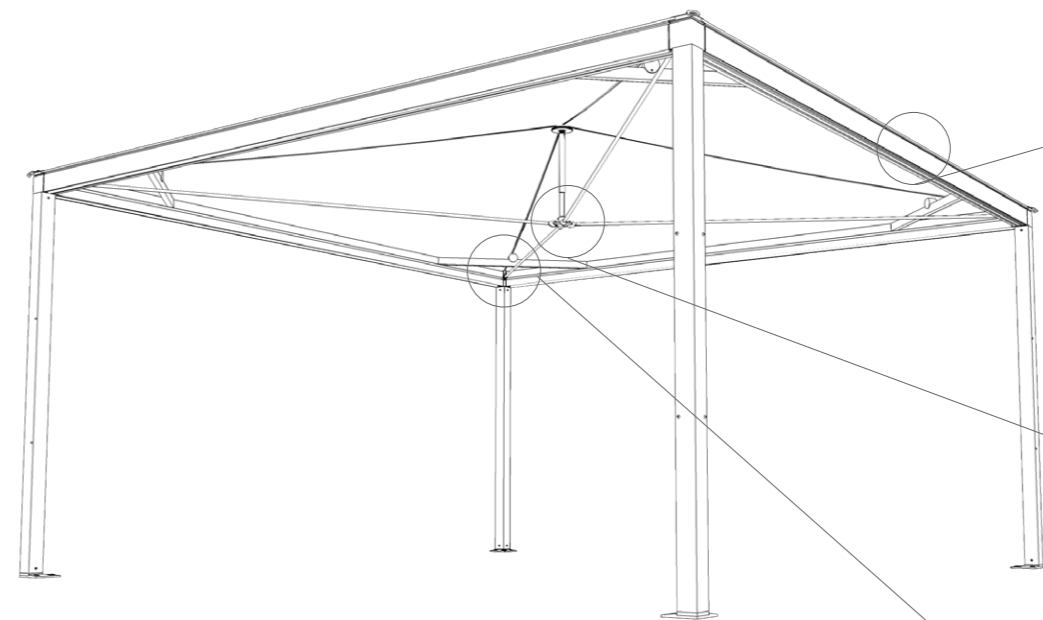

Bespoke units can be manufactured at special dimensions so as to enable a precise fit to any space. Size is no problem – we can build what you need.

A full technical brochure is available.

THE MODERN, FLAT ROOFED GAZEBO

EGS THE MILAN

EGS THE MILAN - DIMENSIONS

MAX DIMENSIONS					
SQUARED STRUCTURE 	A (cm)	B (cm)	Htot (cm)	Htot (cm)	AREA (m ²)
			300	300	
	400	400	250	312	16
			300	362	
	500	500	250	324	25
			300	374	
RECTANGULAR STRUCTURE 	300	400	250	308	12
			300	358	
	300	500	250	314	15
			300	364	
	400	500	250	319	20
			300	369	