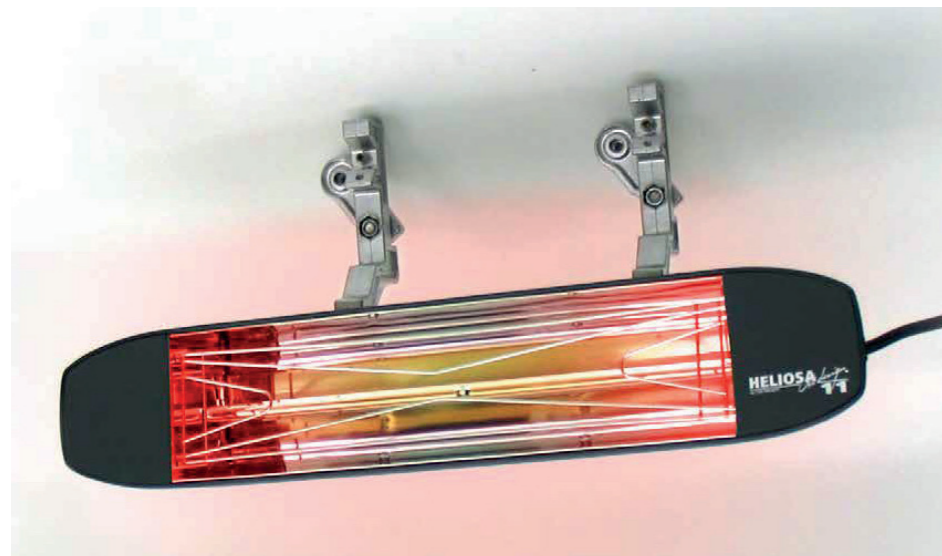

ORNAMENTAL WALL - DRAPING WITH CENTRAL OPENING

White

Dove Grey

Champagne

EGS THE MILAN - OPTIONALS

INFRARED HEATER

LIGHTING - STRIP LED

LED COLOURS