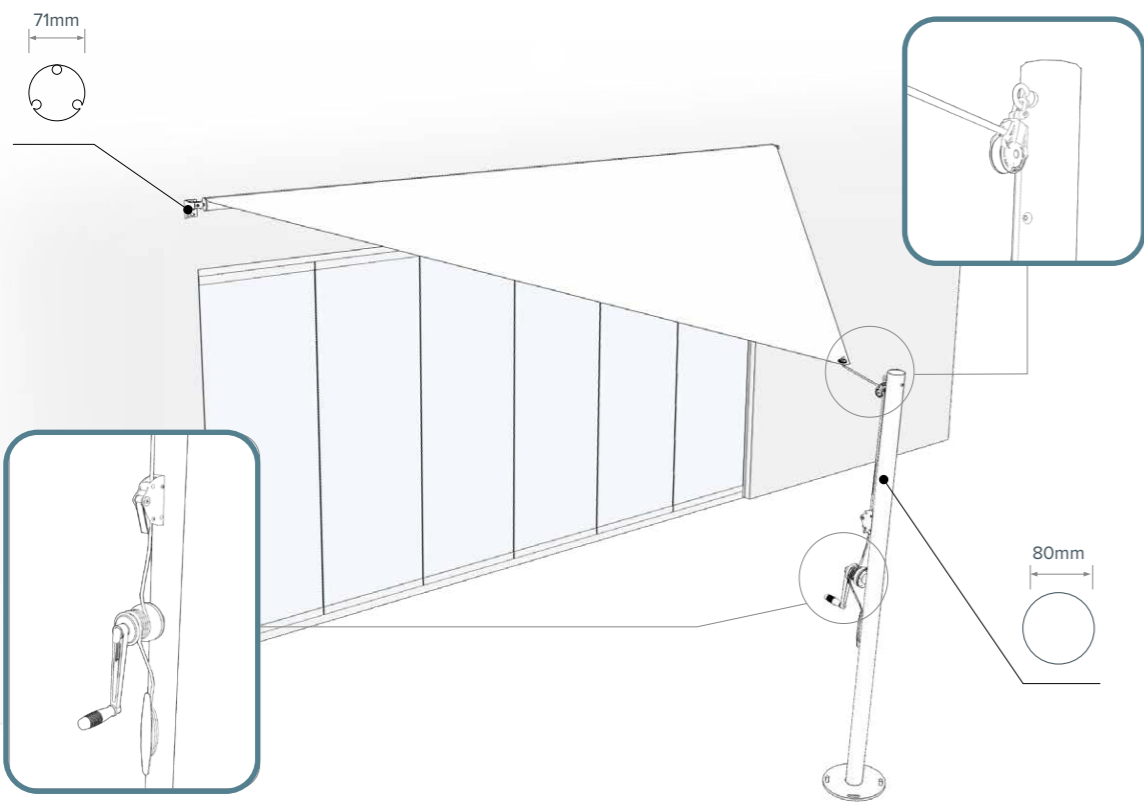

EGS THE BIARRITZ