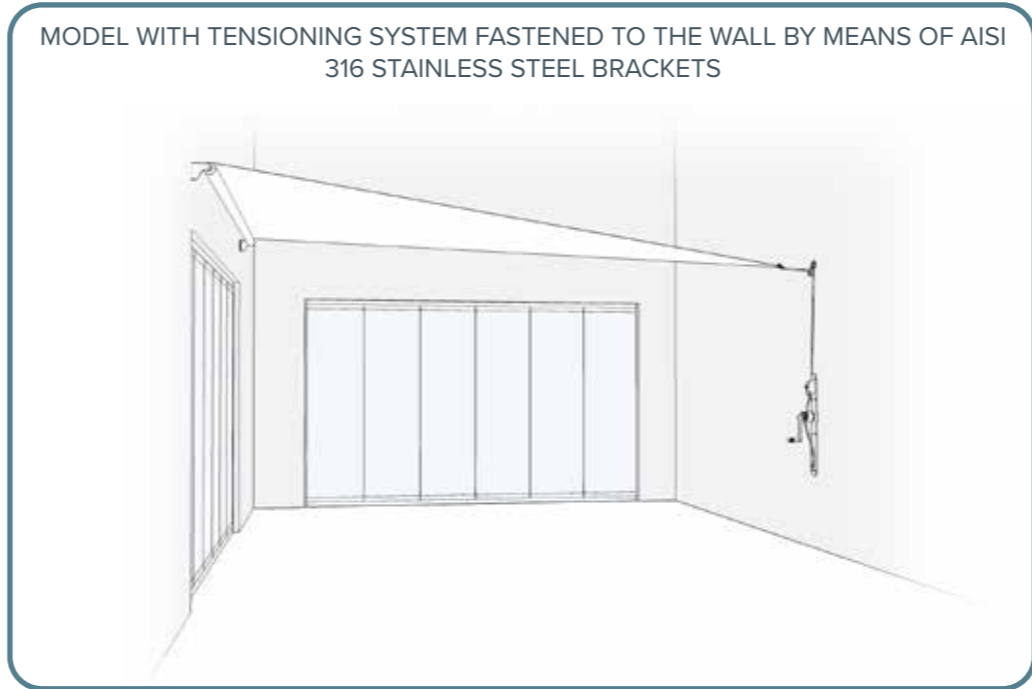

MODEL WITH TENSIONING SYSTEM FASTENED TO THE WALL BY MEANS OF AISI 316 STAINLESS STEEL BRACKETS