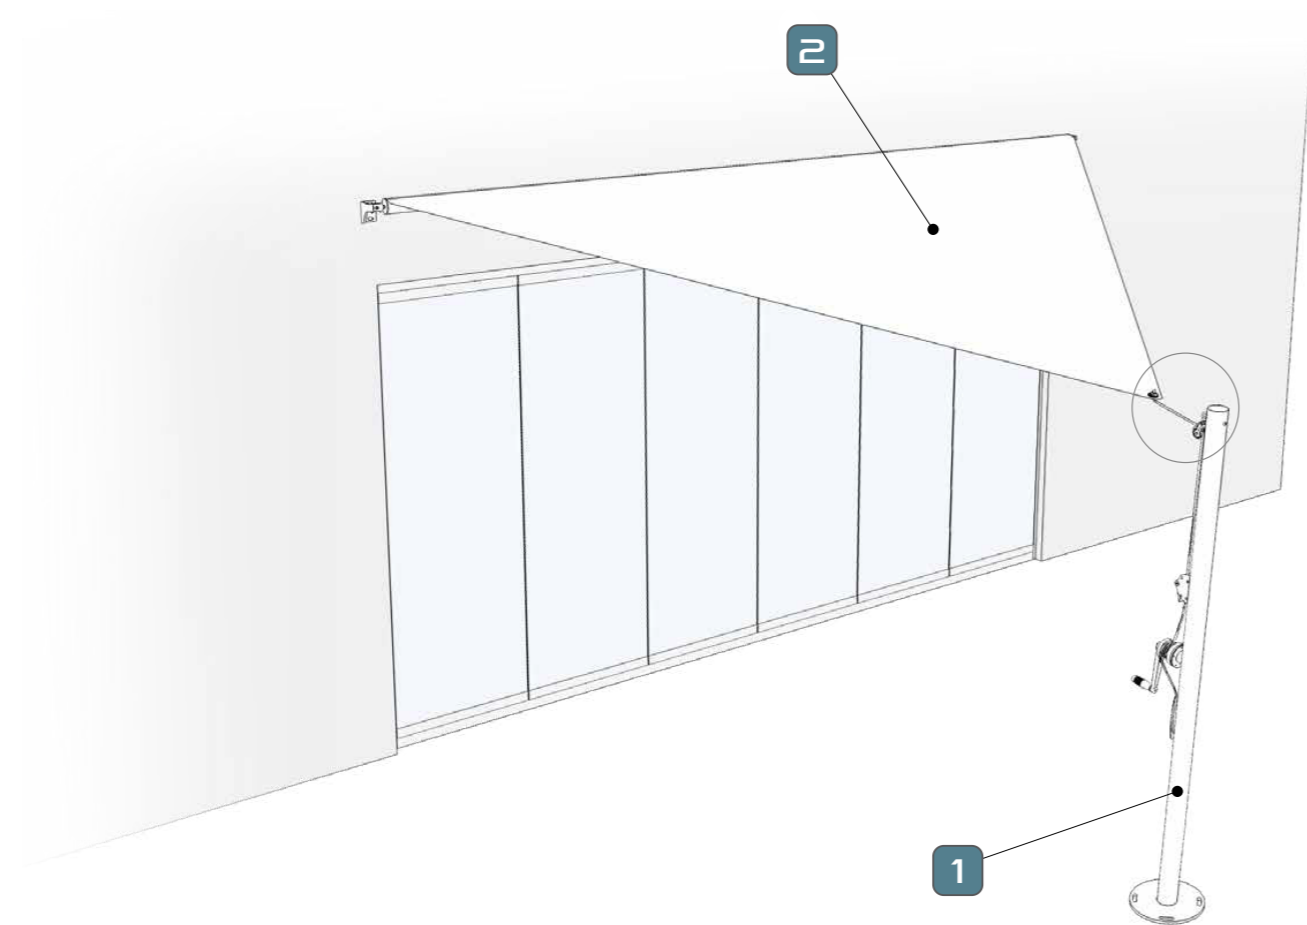

EGS THE BIARRITZ

TYPE

Shade sail for the garden

MATERIALS

- Aluminum
- Stainless steel
- Dacron

GROUND ANCHORING

- Welded plate

STRUCTURE'S VERSIONS

- Tensioning system attached to the wall

1 STRUCTURE'S COLOURS

Brushed stainless steel AISI 316

- Smooth or textured matt finish

2 ROOF'S MATERIALS AND COLOURS

White Beige • Dacron

- More colours available upon request