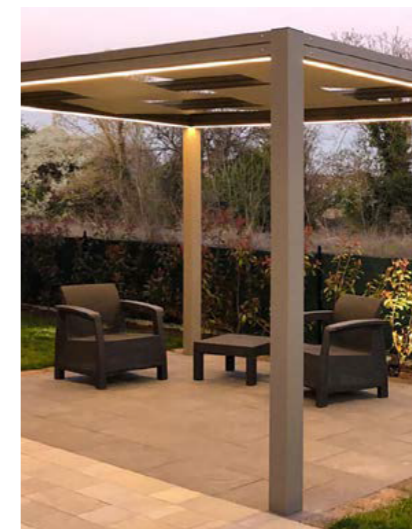

EGS THE COMO

TYPE

Shading canopy with interlaced PVC fabric roof

MATERIALS

- Aluminum
- PVC

GROUND ANCHORING

- External footing system
- Internal footing system
- Sand footing system

STRUCTURE'S VERSIONS

- Freestanding / Wall mounted
- Square / Rectangular
- Modular configuration
- Kube 90 / Kube 120

1 STRUCTURE'S COLOURS

- White
- Dove Grey Matt
- Dark Brown
- Special Grey

- Smooth or textured matt finish
- RAL colours available upon request

2 ROOF'S MATERIALS AND COLOURS

- White
- Dove Grey
- Champagne
- Grey
- Soltis 96
- Soltis W96
- Preconstraint 402
- Preconstraint 602 Blackout

- More colours available upon request