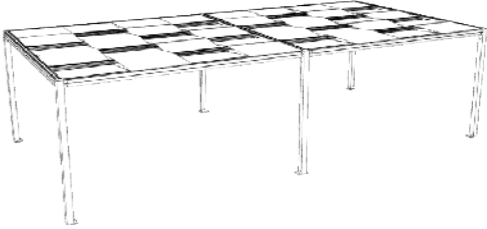

MODULAR CONFIGURATION