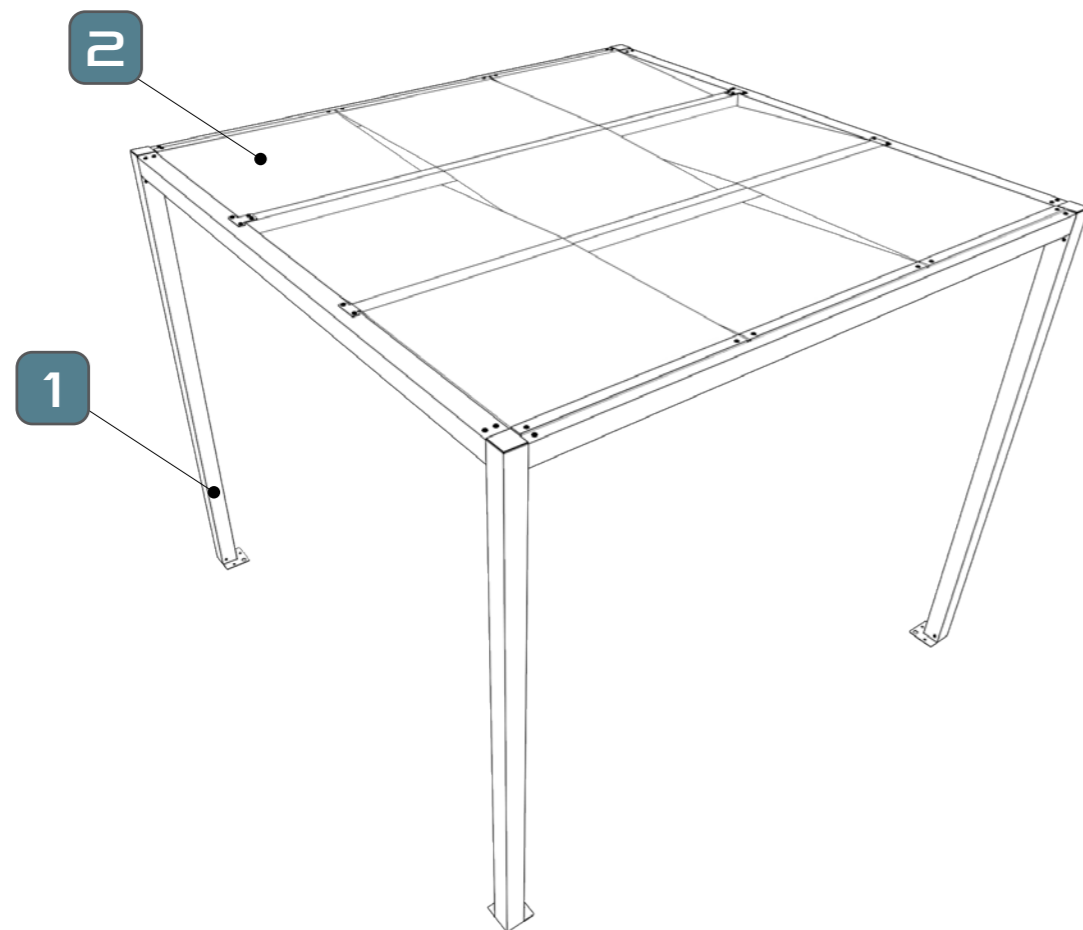

EGS THE COMO 90

EGS THE COMO 90 - DIMENSIONS

MAX DIMENSIONS				
FREE STANDING STRUCTURE	WALL-MOUNTED STRUCTURE	A (cm)	B (cm)	AREA (m ²)
		300	300	9
		400	400	16
		300	400	12
		400	300	12

Bespoke units can be manufactured at special dimensions so as to enable a precise fit to any space. **Size is no problem – we can build what you need.**

EGS THE COMO 120

MODULAR CONFIGURATION

LEAN-TO VERSION

EGS THE COMO 120 - DIMENSIONS

MAX DIMENSIONS				
FREE STANDING STRUCTURE	WALL-MOUNTED STRUCTURE	A (cm)	B (cm)	AREA (m ²)
		300	300	9
		400	400	16
		500	500	25
		300	400	12
		300	500	15
		400	500	20
		400	300	12
		500	300	15
		500	400	20
		600	300	18
		600	400	24
		600	500	30

EGS THE COMO

TYPE

Shading canopy with interlaced PVC fabric roof

MATERIALS

- Aluminum
- PVC

GROUND ANCHORING

- External footing system
- Internal footing system
- Sand footing system

STRUCTURE'S VERSIONS