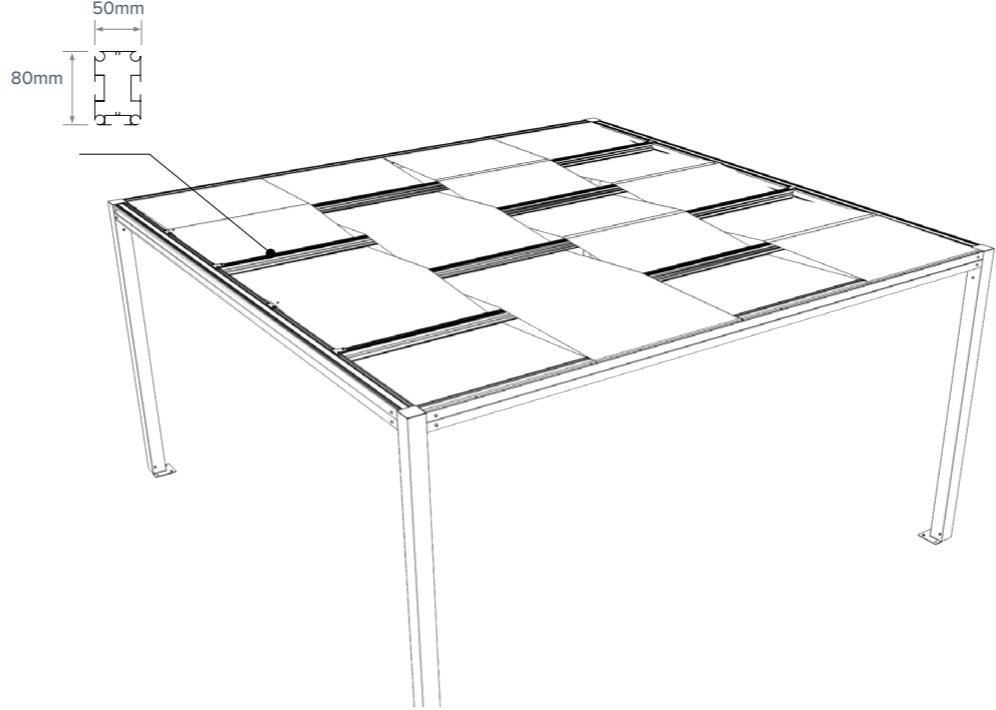

EGS THE COMO 120