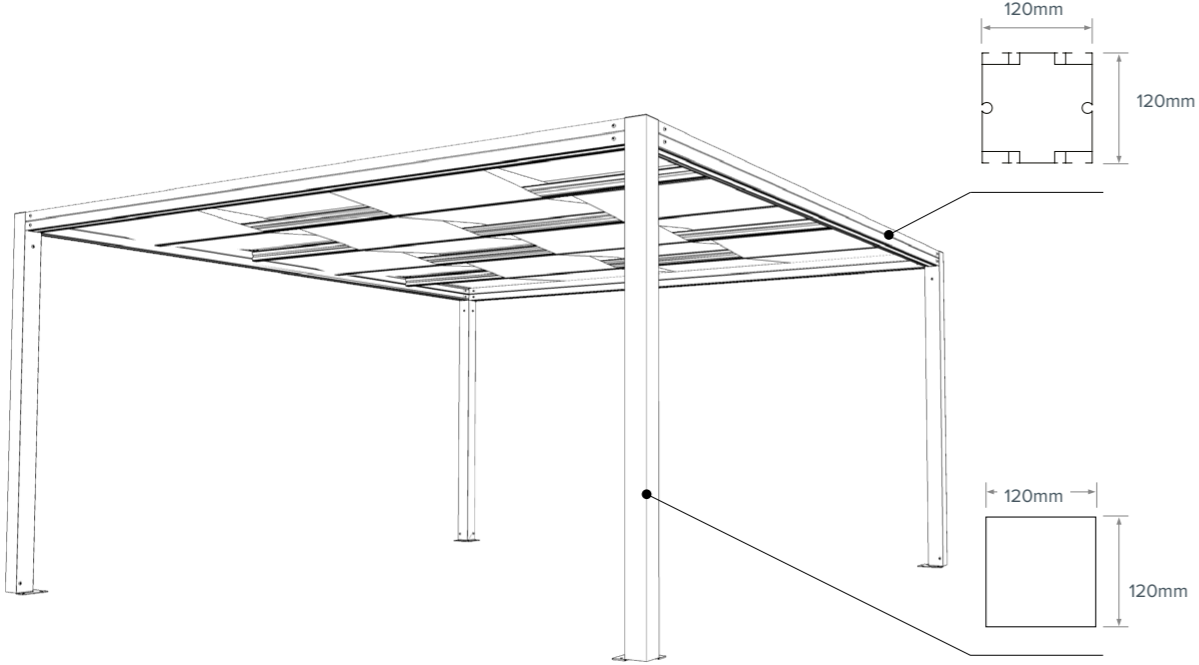

EGS THE COMO 90

EGS THE COMO 90 - DIMENSIONS

MAX DIMENSIONS				
FREE STANDING STRUCTURE	WALL-MOUNTED STRUCTURE	A (cm)	B (cm)	AREA (m ²)
		300	300	9
		400	400	16
		300	400	12
		400	300	12

Bespoke units can be manufactured at special dimensions so as to enable a precise fit to any space. **Size is no problem – we can build what you need.**

EGS THE COMO 120

MODULAR CONFIGURATION

LEAN-TO VERSION

EGS THE COMO 120 - DIMENSIONS

MAX DIMENSIONS				
FREE STANDING STRUCTURE	WALL-MOUNTED STRUCTURE	A (cm)	B (cm)	AREA (m ²)
		300	300	9
		400	400	16
		500	500	25
		300	400	12
		300	500	15
		400	500	20
		400	300	12
		500	300	15
		500	400	20
		600	300	18
		600	400	24
		600	500	30