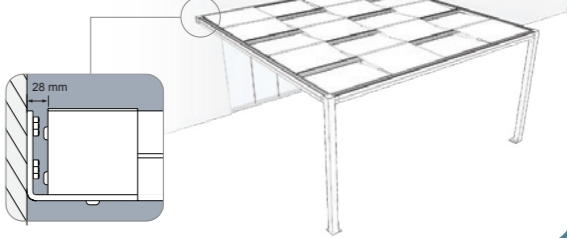

LEAN-TO VERSION