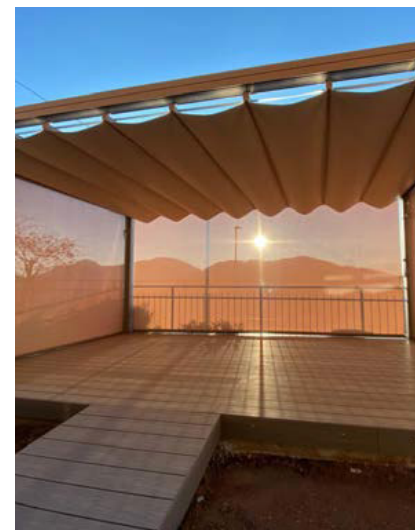

EGS THE RIMINI 90

TYPE

Contemporary pergola
with retractable awning

MATERIALS

- Aluminum
- PVC

GROUND ANCHORING

- External footing system
- Internal footing system
- Sand footing system

STRUCTURE'S VERSIONS

- Freestanding / Wall mounted
- Square / Rectangular
- Modular configuration

1 STRUCTURE'S COLOURS

- ☐ White
- ☐ Dove Grey Matt
- ☐ Dark Brown
- ☐ Special Grey

- Smooth or matt textured finish
- RAL colours available upon request

2 ROOF'S MATERIALS AND COLOURS

- ☐ White
- ☐ Dove Grey
- ☐ Champagne
- ☐ Grey

- More colours available upon request

- Soltis 96
- Soltis W96
- Preconstraint 402
- Preconstraint 602 blackout