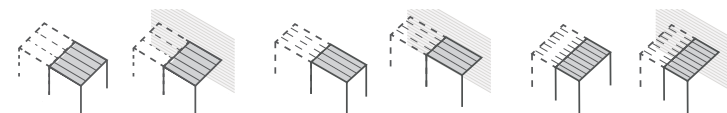

MAX DIMENSIONS				
FREE STANDING STRUCTURE	WALL-MOUNTED STRUCTURE	A (cm)	B (cm)	AREA (m²)
		300	300	9
		400	400	16
		500	500	25
		300	400	12
		300	500	15
		400	500	20
		400	300	12
		500	300	15
		500	400	20
		600	300	18
		600	400	24
		600	500	30

Bespoke units can be manufactured at special dimensions so as to enable a precise fit to any space.
Size is no problem – we can build what you need.

Configurations with additional modules only for Rimini 120 model