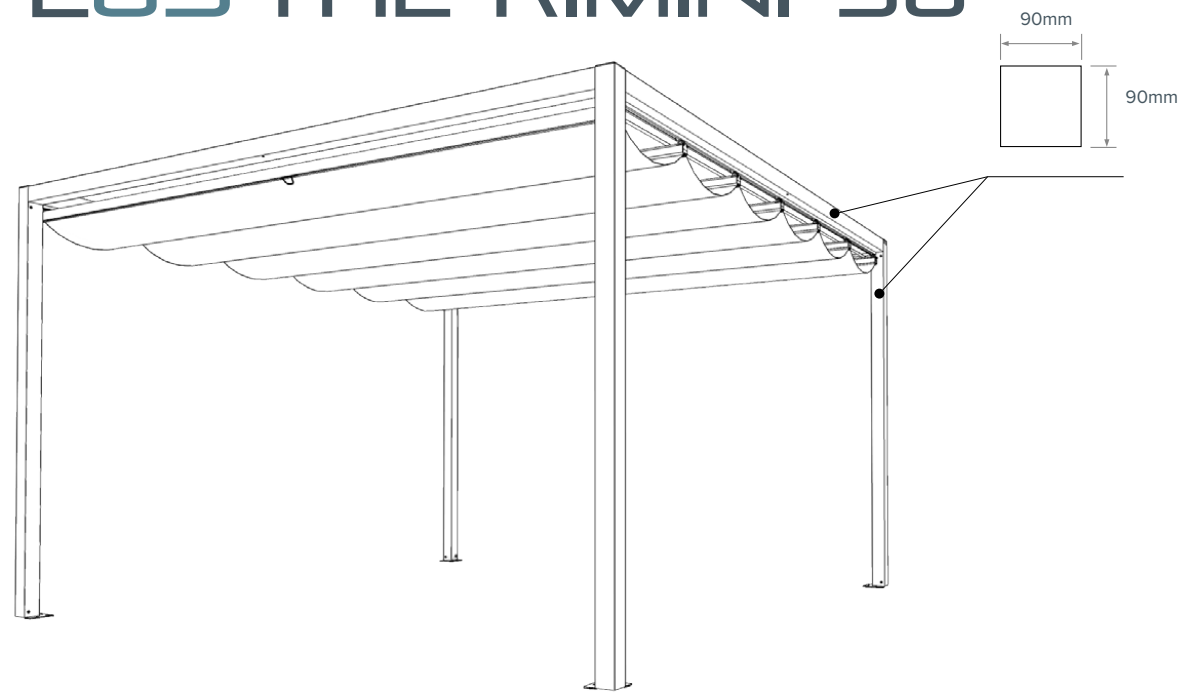

EGS THE RIMINI 90