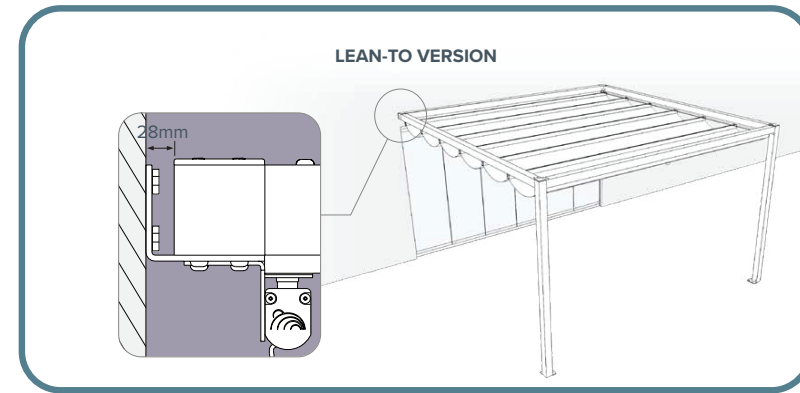

EGS THE RIMINI 90