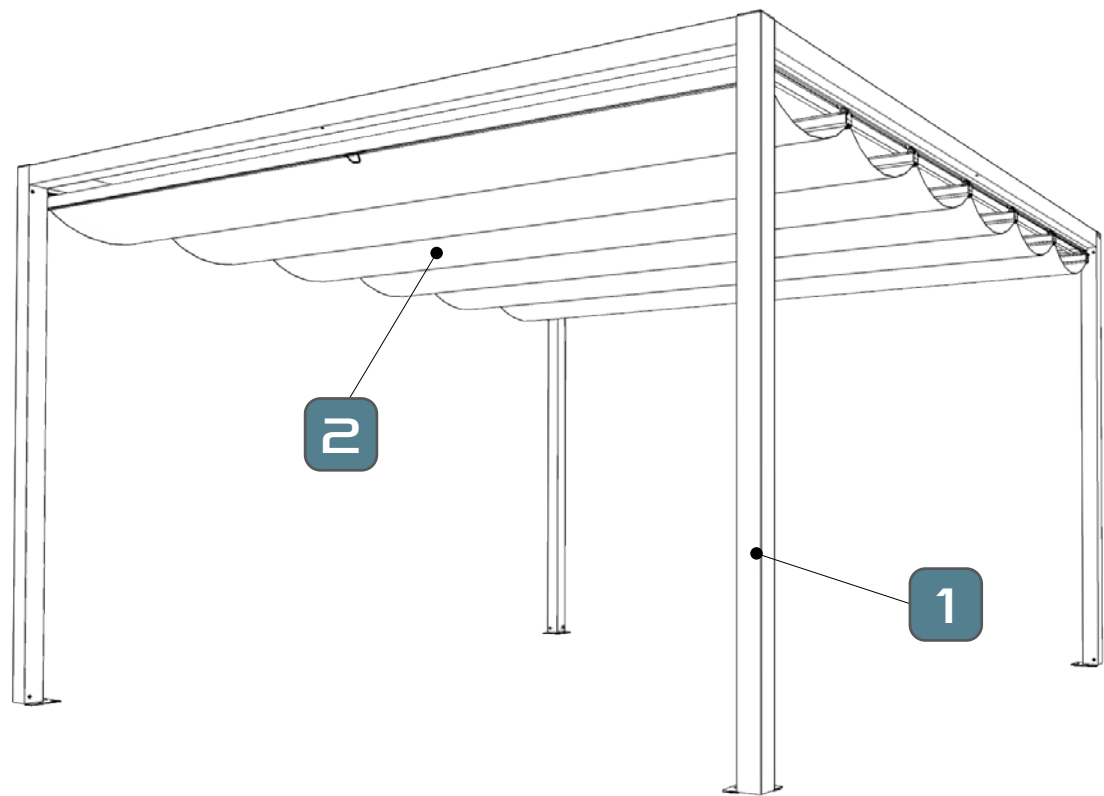

EGS THE RIMINI 90

TYPE

Contemporary pergola
with retractable awning

MATERIALS

- Aluminum
- PVC

GROUND ANCHORING

- External footing system
- Internal footing system
- Sand footing system

STRUCTURE'S VERSIONS

- Freestanding / Wall mounted
- Square / Rectangular
- Modular configuration

1 STRUCTURE'S COLOURS

- ☐ White
- ☐ Dove Grey Matt
- ☐ Dark Brown
- ☐ Special Grey

- Smooth or matt textured finish
- RAL colours available upon request

2 ROOF'S MATERIALS AND COLOURS

- ☐ White
- ☐ Dove Grey
- ☐ Champagne
- ☐ Grey

- More colours available upon request

- Soltis 96
- Soltis W96
- Preconstraint 402
- Preconstraint 602 blackout