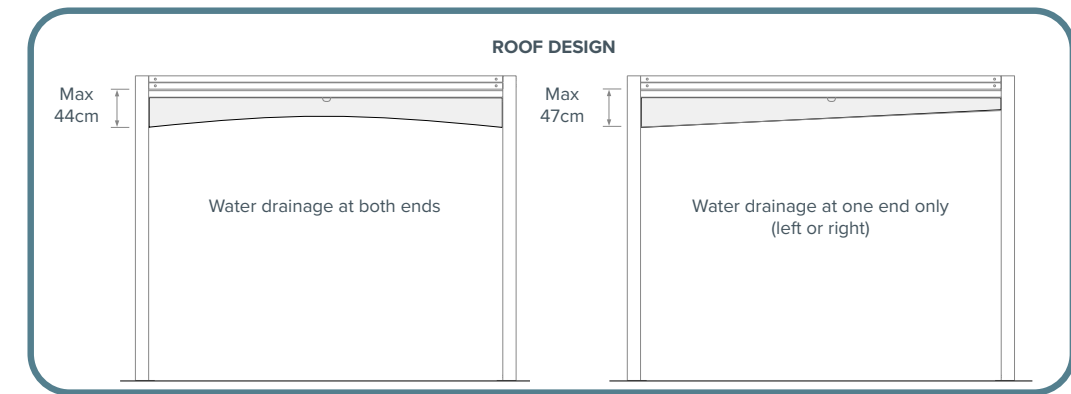

EGS THE RIMINI 90