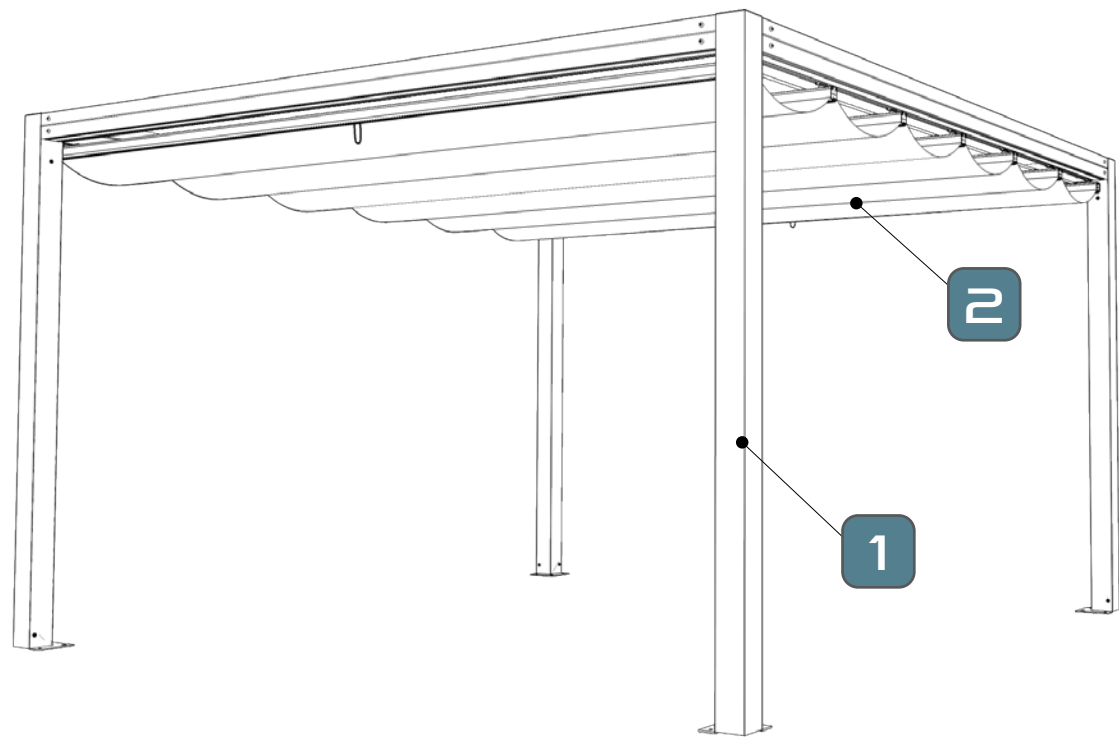

EGS THE RIMINI 120

TYPE

Contemporary pergola
with retractable awning

MATERIALS

- Aluminum
- PVC

GROUND ANCHORING

- External footing system
- Internal footing system
- Sand footing system

STRUCTURE'S VERSIONS

- Freestanding / Wall mounted
- Square / Rectangular
- Modular configuration

1 STRUCTURE'S COLOURS

- White
- Dove Grey Matt
- Dark Brown
- Special Grey

- Smooth or matt textured finish
- RAL colours available upon request

2 ROOF'S MATERIALS AND COLOURS

- White
- Dove Grey
- Champagne
- Grey

- More colours available upon request

- Soltis 96
- Soltis W96
- Preconstraint 402
- Preconstraint 602 blackout