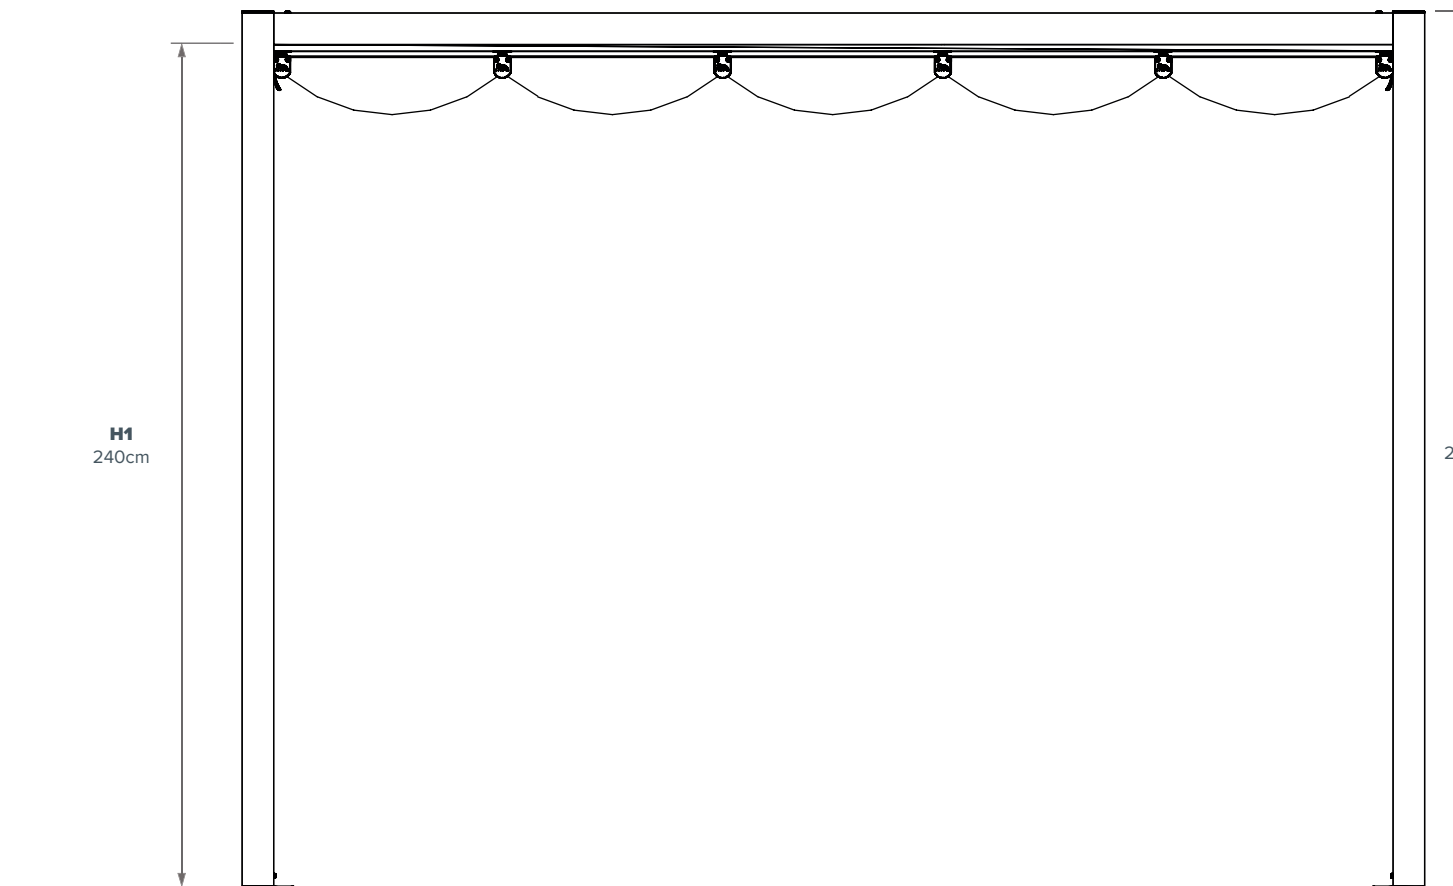

EGS RIMINI 90 - DIMENSIONS

MAX DIMENSIONS				
		A	B	AREA
		300	300	9
		400	400	16
		300	400	12
		400	300	12

Bespoke units can be manufactured at special dimensions so as to enable a precise fit to any space.

Size is no problem – we can build what you need.