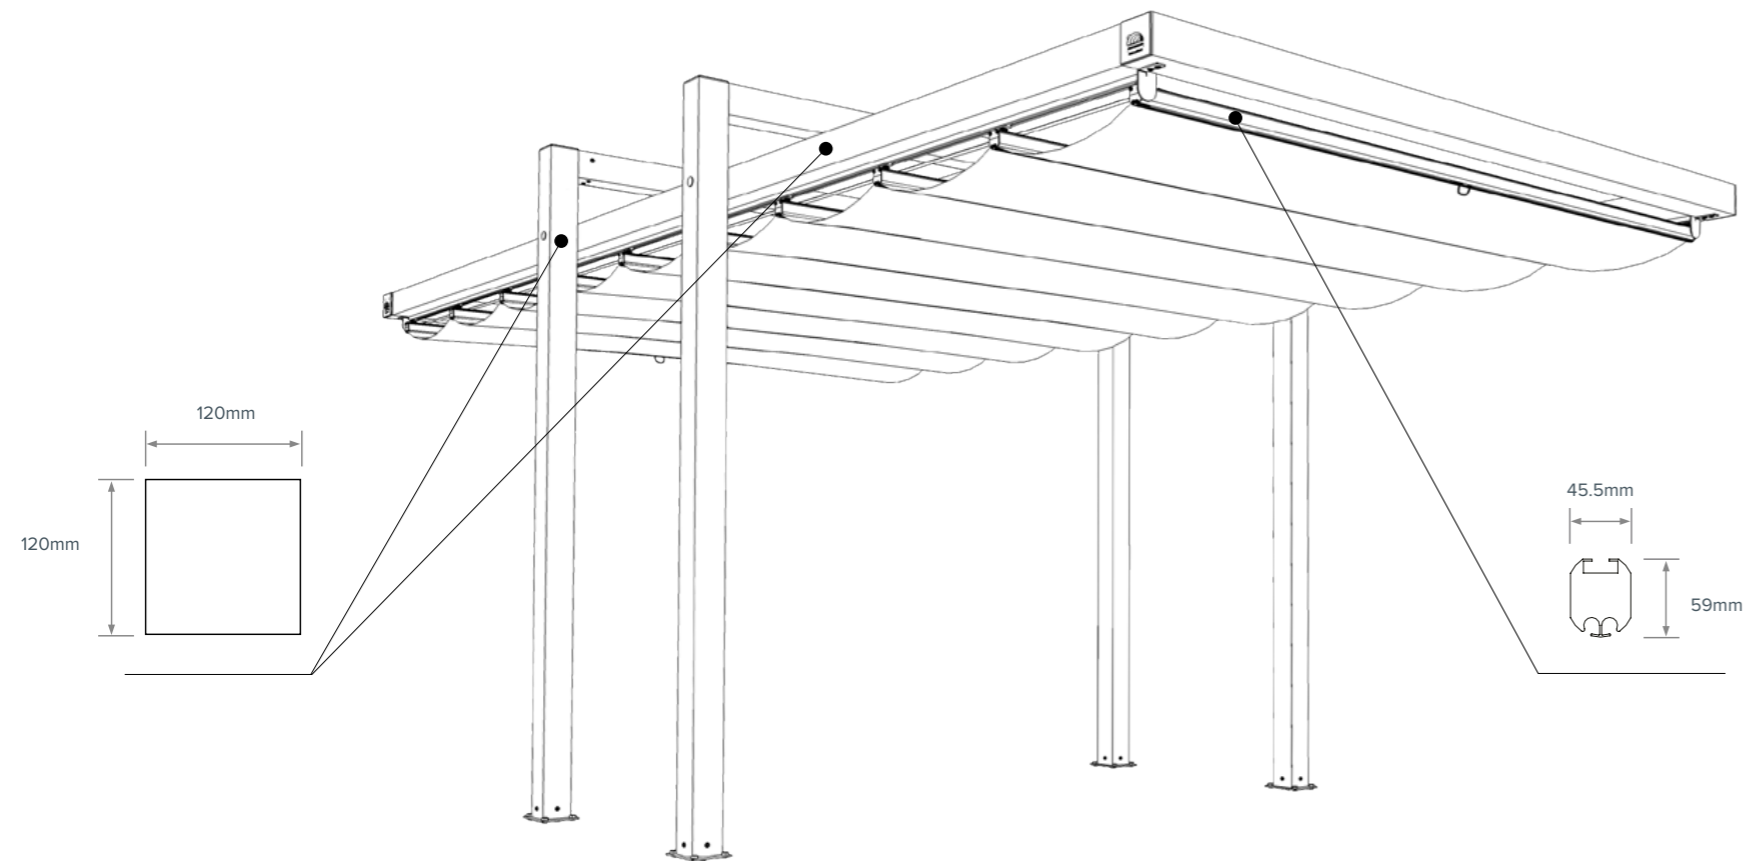

EGS VERONA

EGS VERONA - DIMENSIONS

MAX DIMENSIONS					
	FREESTANDING STRUCTURE	WALL MOUNTED STRUCTURE	A (cm)	B (cm)	AREA (m ²)
 <p>*C indicates the overall frontal dimension with plates: B + 28 cm</p>		 <p>The wall mounted structure has only one pillar</p>	500	300	15
			500	400	20
			500	500	25
<p>*C indicates the overall frontal dimension with plates: B + 28 cm</p>			600	300	18
			600	400	24
			600	500	30