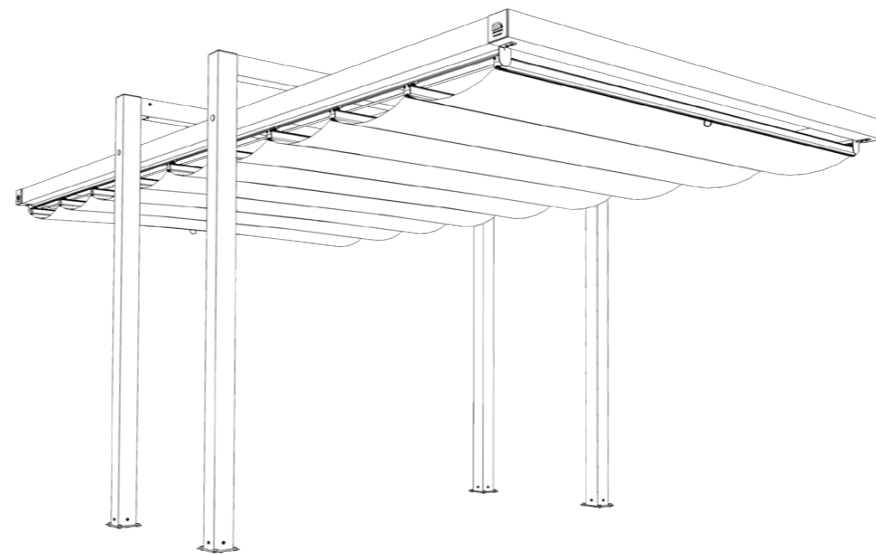

THE VERONA RANGE

INTRODUCING THE VERONA RANGE

A fantastic sunshade product available in a wide variety of depths from 3 to 5 metres and lengths of 5 or 6 metres and including the ability to be joined into a building in a lean-to arrangement.

A full technical brochure is available.

THE CANTILEVER PERGOLA WITH RETRACTABLE ROOF

EGS VERONA

TYPE

Design pergola with retractable roof

MATERIALS

- Aluminum
- PVC

GROUND ANCHORING

EGS VERONA

EGS VERONA - DIMENSIONS

MAX DIMENSIONS					
	FREESTANDING STRUCTURE	WALL MOUNTED STRUCTURE	A (cm)	B (cm)	AREA (m ²)
 <p>*C indicates the overall frontal dimension with plates: B + 28 cm</p>		 <p>The wall mounted structure has only one pillar</p>	500	300	15
			500	400	20
			500	500	25
<p>*C indicates the overall frontal dimension with plates: B + 28 cm</p>			600	300	18
			600	400	24
			600	500	30