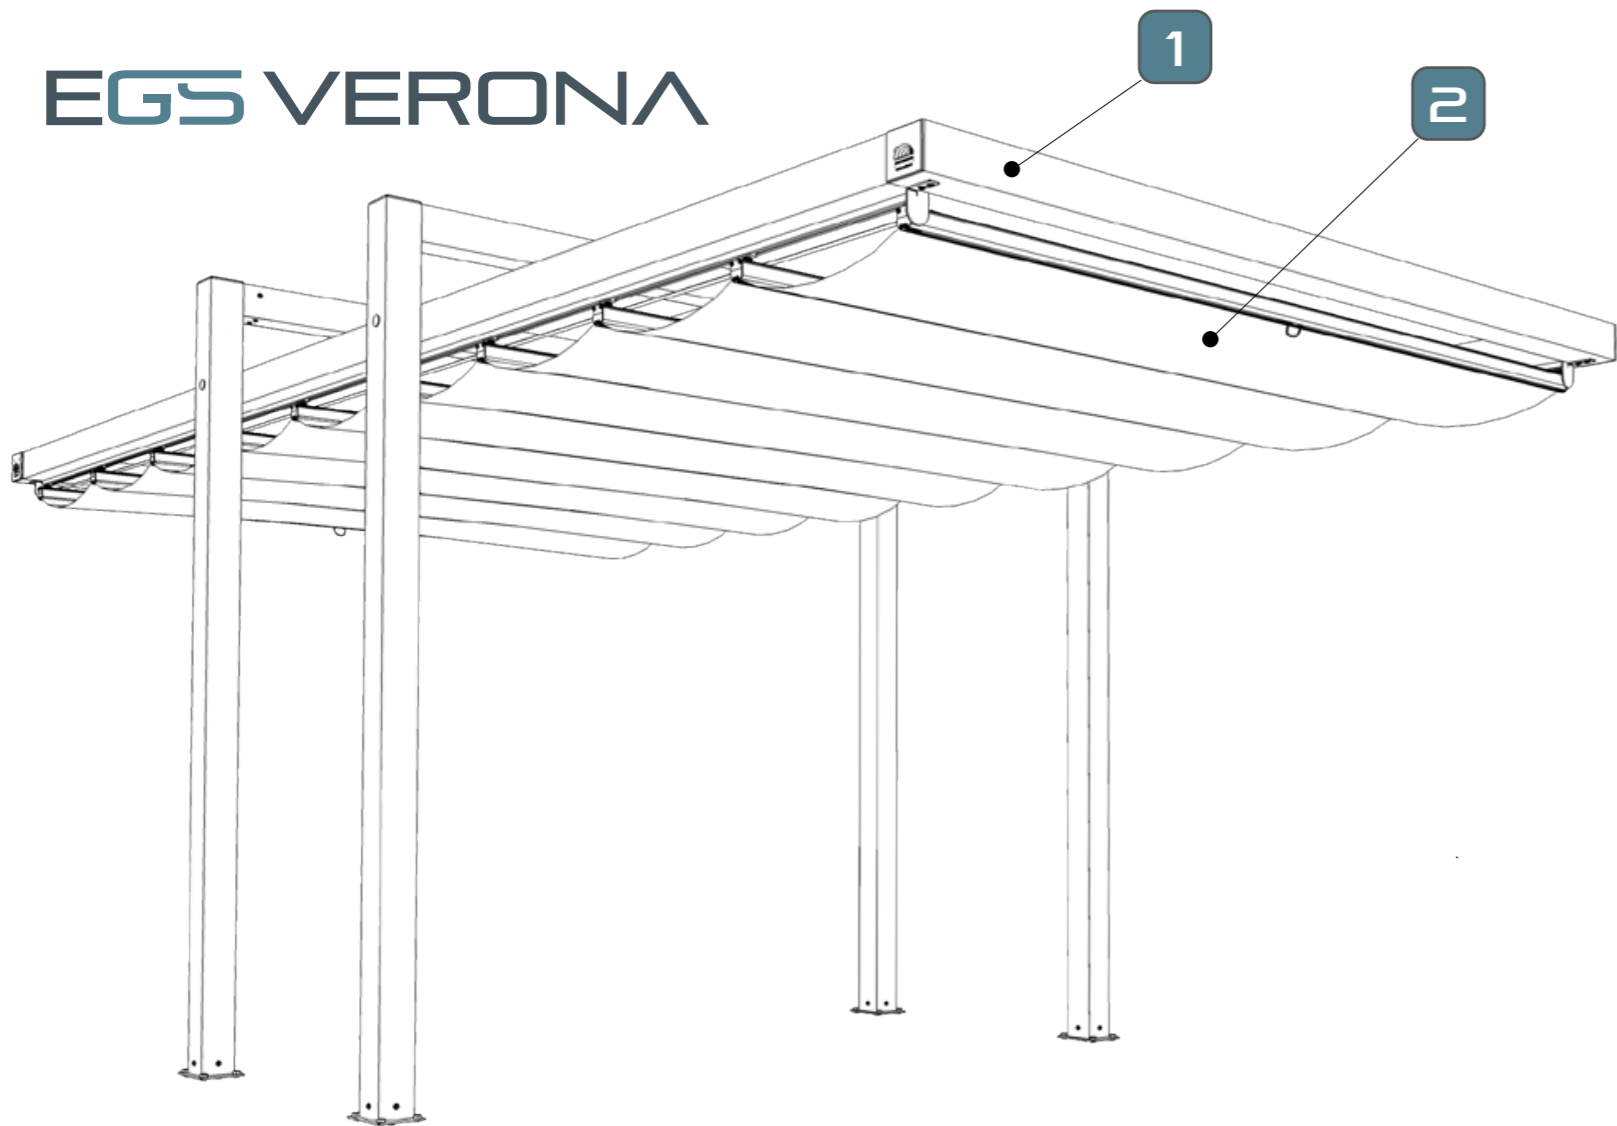

THE VERONA RANGE

INTRODUCING THE VERONA RANGE

A fantastic sunshade product available in a wide variety of depths from 3 to 5 metres and lengths of 5 or 6 metres and including the ability to be joined into a building in a lean-to arrangement.

A full technical brochure is available.

THE CANTILEVER PERGOLA WITH RETRACTABLE ROOF

EGS VERONA

TYPE

Design pergola with retractable roof

MATERIALS

- Aluminum
- PVC

GROUND ANCHORING

EGS VERONA

EGS VERONA - DIMENSIONS

MAX DIMENSIONS					
	FREESTANDING STRUCTURE	WALL MOUNTED STRUCTURE	A (cm)	B (cm)	AREA (m ²)
 <p>*C indicates the overall frontal dimension with plates: B + 28 cm</p>		 <p>The wall mounted structure has only one pillar</p>	500	300	15
			500	400	20
			500	500	25
<p>*C indicates the overall frontal dimension with plates: B + 28 cm</p>			600	300	18
			600	400	24
			600	500	30

Bespoke units can be manufactured at special dimensions so as to enable a precise fit to any space.
Size is no problem – we can build what you need.

EGS VERONA

TYPE

Design pergola with retractable roof

MATERIALS