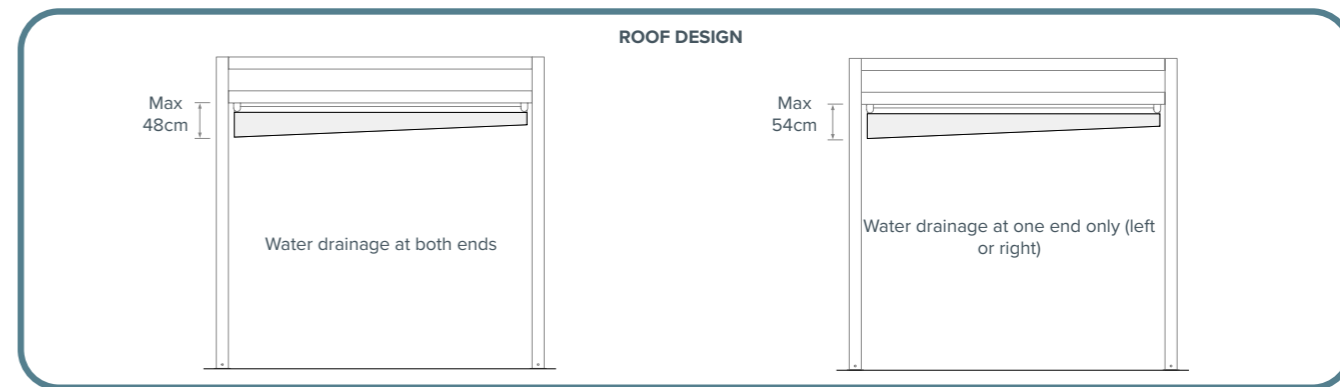

EGS VERONA

EGS VERONA - DIMENSIONS

MAX DIMENSIONS					
	FREESTANDING STRUCTURE	WALL MOUNTED STRUCTURE	A (cm)	B (cm)	AREA (m ²)
 <p>*C indicates the overall frontal dimension with plates: B + 28 cm</p>		 <p>The wall mounted structure has only one pillar</p>	500	300	15
			500	400	20
			500	500	25
<p>*C indicates the overall frontal dimension with plates: B + 28 cm</p>			600	300	18
			600	400	24
			600	500	30