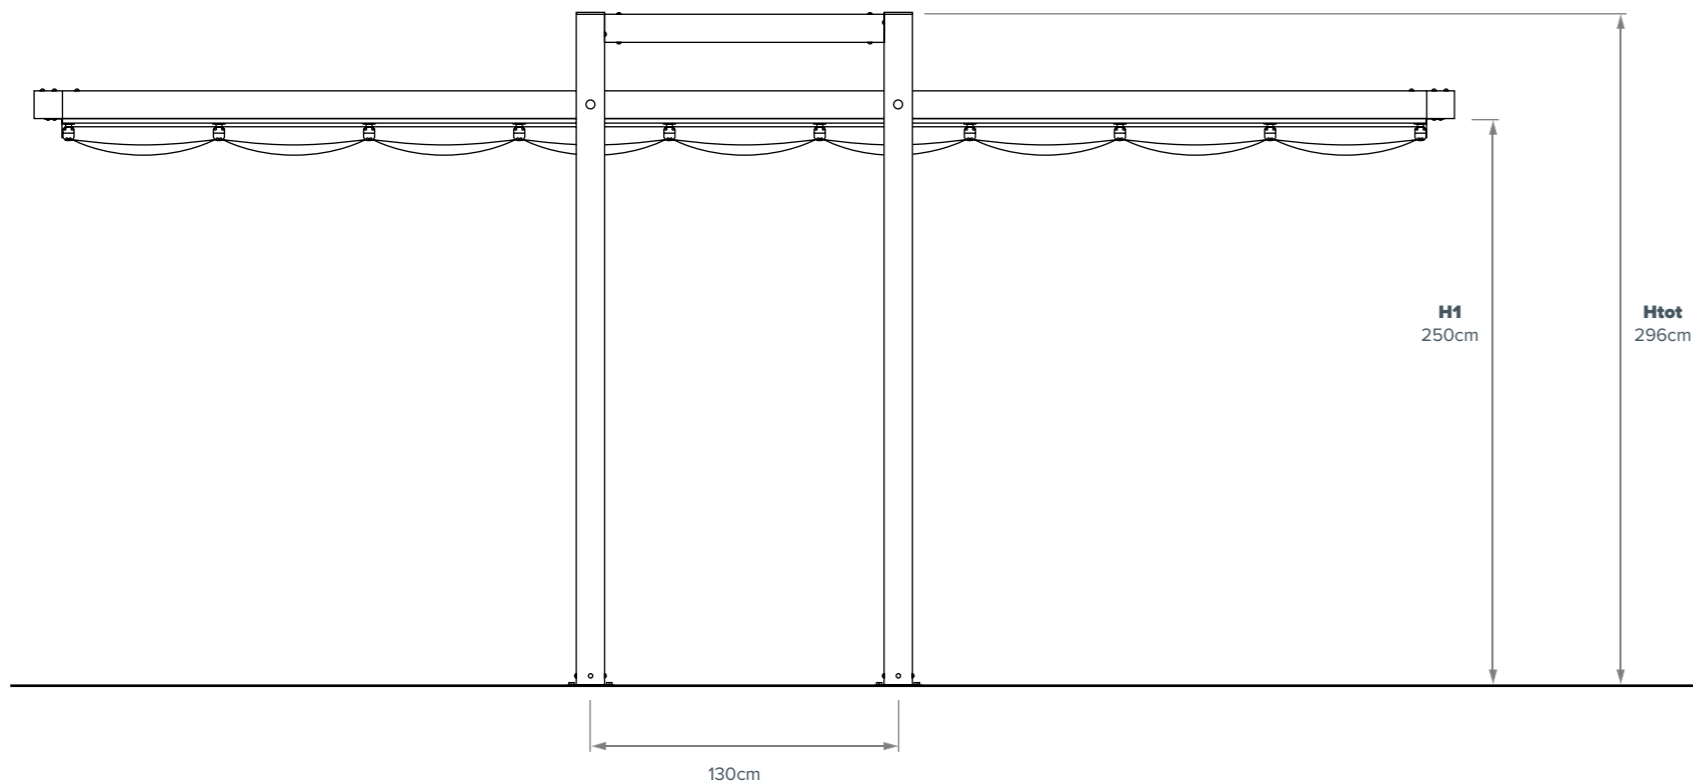

THE VERONA RANGE

INTRODUCING THE VERONA RANGE

A fantastic sunshade product available in a wide variety of depths from 3 to 5 metres and lengths of 5 or 6 metres and including the ability to be joined into a building in a lean-to arrangement.

EGS VERONA

EGS VERONA - DIMENSIONS

MAX DIMENSIONS					
	FREESTANDING STRUCTURE	WALL MOUNTED STRUCTURE	A (cm)	B (cm)	AREA (m ²)
 <p>*C indicates the overall frontal dimension with plates: B + 28 cm</p>		 <p>The wall mounted structure has only one pillar</p>	500	300	15
			500	400	20
			500	500	25
<p>*C indicates the overall frontal dimension with plates: B + 28 cm</p>			600	300	18
			600	400	24
			600	500	30