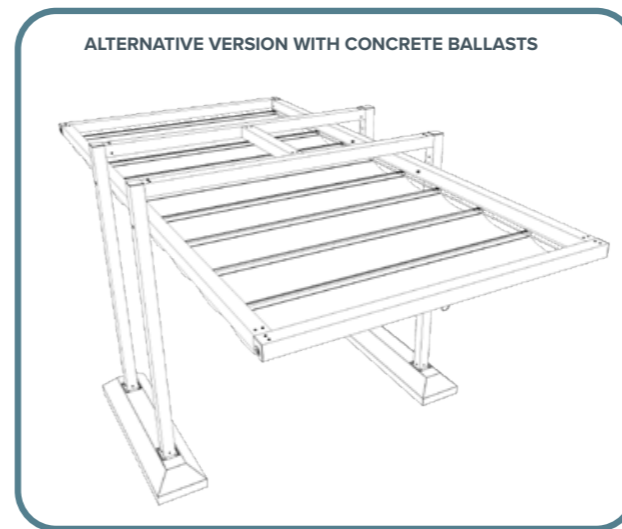

A full technical brochure is available.

THE CANTILEVER PERGOLA WITH RETRACTABLE ROOF

EGS VERONA

TYPE

Design pergola with retractable roof

MATERIALS

- Aluminum
- PVC

GROUND ANCHORING

EGS VERONA

EGS VERONA - DIMENSIONS

MAX DIMENSIONS					
	FREESTANDING STRUCTURE	WALL MOUNTED STRUCTURE	A (cm)	B (cm)	AREA (m ²)
 <p>*C indicates the overall frontal dimension with plates: B + 28 cm</p>		 <p>The wall mounted structure has only one pillar</p>	500	300	15
			500	400	20
			500	500	25
<p>*C indicates the overall frontal dimension with plates: B + 28 cm</p>			600	300	18
			600	400	24
			600	500	30

Bespoke units can be manufactured at special dimensions so as to enable a precise fit to any space.
Size is no problem – we can build what you need.

EGS VERONA

TYPE

Design pergola with retractable roof

MATERIALS