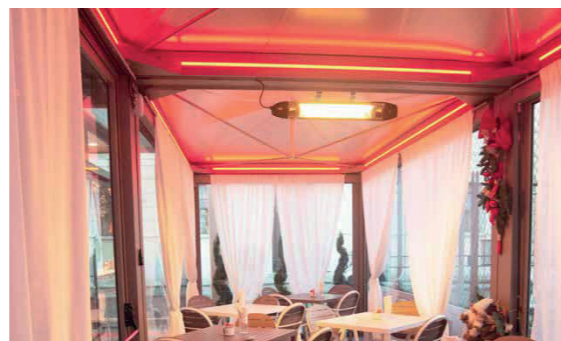

EGS THE VENICE - OPTIONALS

INFRARED HEATER