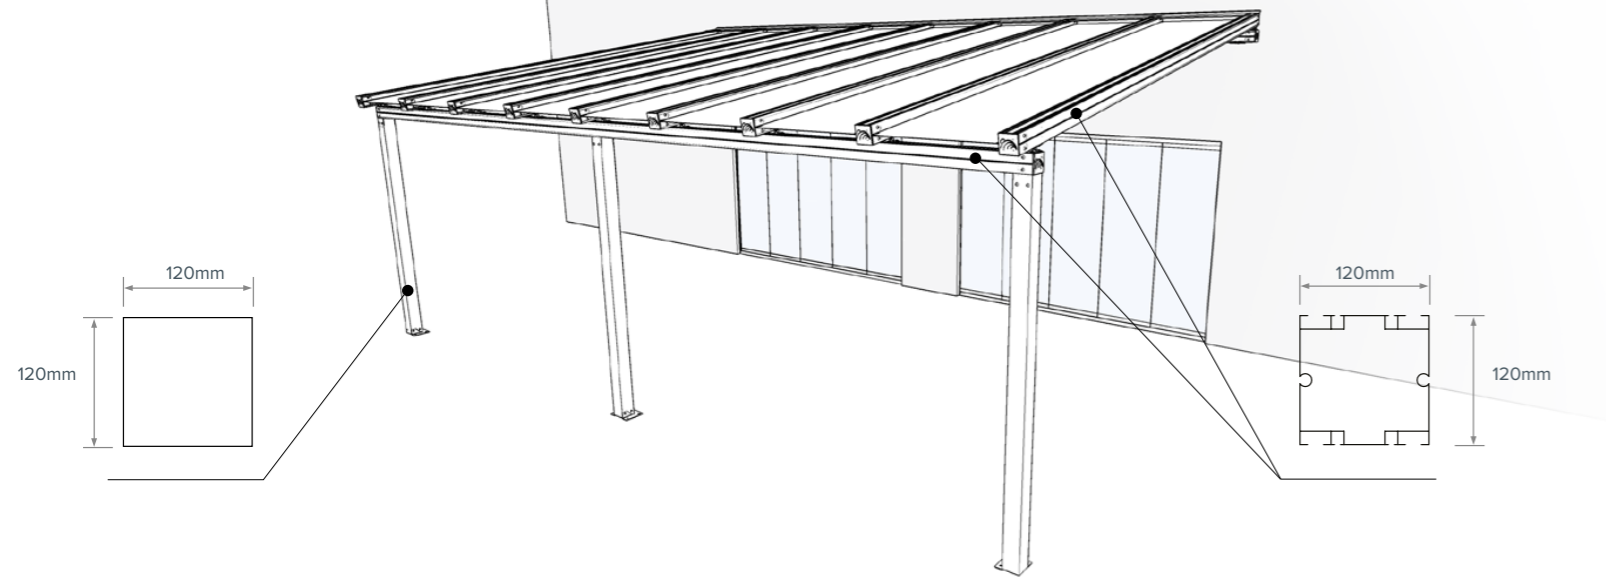

Bespoke units can be manufactured at special dimensions so as to enable a precise fit to any space. Size is no problem – we can build what you need.

A full technical brochure is available.

THE WALL MOUNTED PERGOLA

EGS THE VENICE

EGS THE VENICE

   min **70** Kg/m²
COMBINATION OF WIND AND SNOW LOADS

EGS THE VENICE/R

   min **160** Kg/m²
COMBINATION OF WIND AND SNOW LOADS

EGS THE VENICE - DIMENSIONS

*Projection varies based on the roof rafters slope

MAX DIMENSIONS														
A*	2 PILLARS			3 PILLARS						4 PILLARS			H1	Htot
	B** (cm)			B** (cm)						B** (cm)				
	300	300	400	500	500	600	700	800	900	1000	1000	1100	1200	250
350	300	400	500	500	600	700	800	900	1000	1000	1100	1200	250	*
400	300	400	500	500	600	700	800	900	1000	1000	1100	1200	250	*
450	300	400	500	500	600	700	800	900	1000	1000	1100	1200	250	*
500	300	400	500	500	600	700	800	900	1000	1000	1100	1200	250	*

*It varies according to A and to the inclination of the top cover

**B indicates the width of the top cover

Bespoke units can be manufactured at special dimensions so as to enable a precise fit to any space.