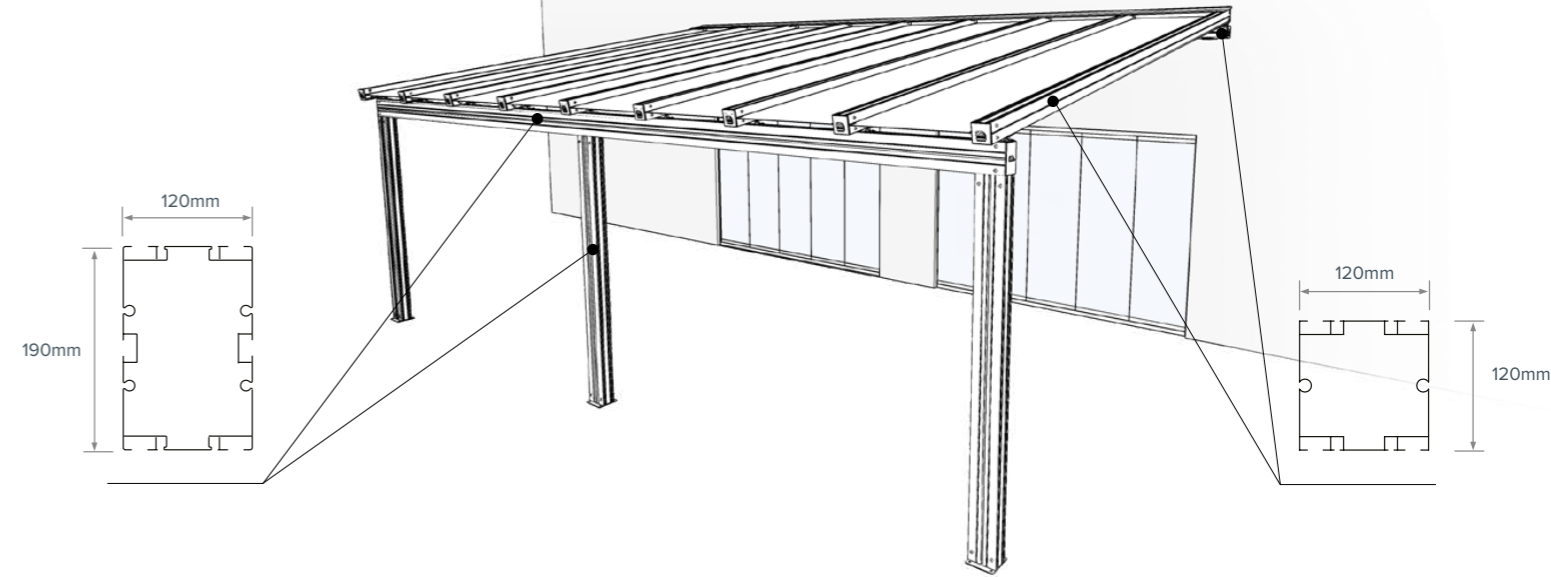

Bespoke units can be manufactured at special dimensions so as to enable a precise fit to any space. Size is no problem – we can build what you need.

A full technical brochure is available.

THE WALL MOUNTED PERGOLA

EGS THE VENICE

EGS THE VENICE

   min **70** Kg/m²
COMBINATION OF WIND AND SNOW LOADS

EGS THE VENICE/R

   min **160** Kg/m²
COMBINATION OF WIND AND SNOW LOADS

EGS THE VENICE - DIMENSIONS

*Projection varies based on the roof rafters slope

MAX DIMENSIONS														
A*	2 PILLARS			3 PILLARS						4 PILLARS			H1	Htot
	B** (cm)			B** (cm)						B** (cm)				
	300	300	400	500	500	600	700	800	900	1000	1000	1100	1200	250
350	300	400	500	500	600	700	800	900	1000	1000	1100	1200	250	*
400	300	400	500	500	600	700	800	900	1000	1000	1100	1200	250	*
450	300	400	500	500	600	700	800	900	1000	1000	1100	1200	250	*
500	300	400	500	500	600	700	800	900	1000	1000	1100	1200	250	*

*It varies according to A and to the inclination of the top cover

**B indicates the width of the top cover

Bespoke units can be manufactured at special dimensions so as to enable a precise fit to any space.