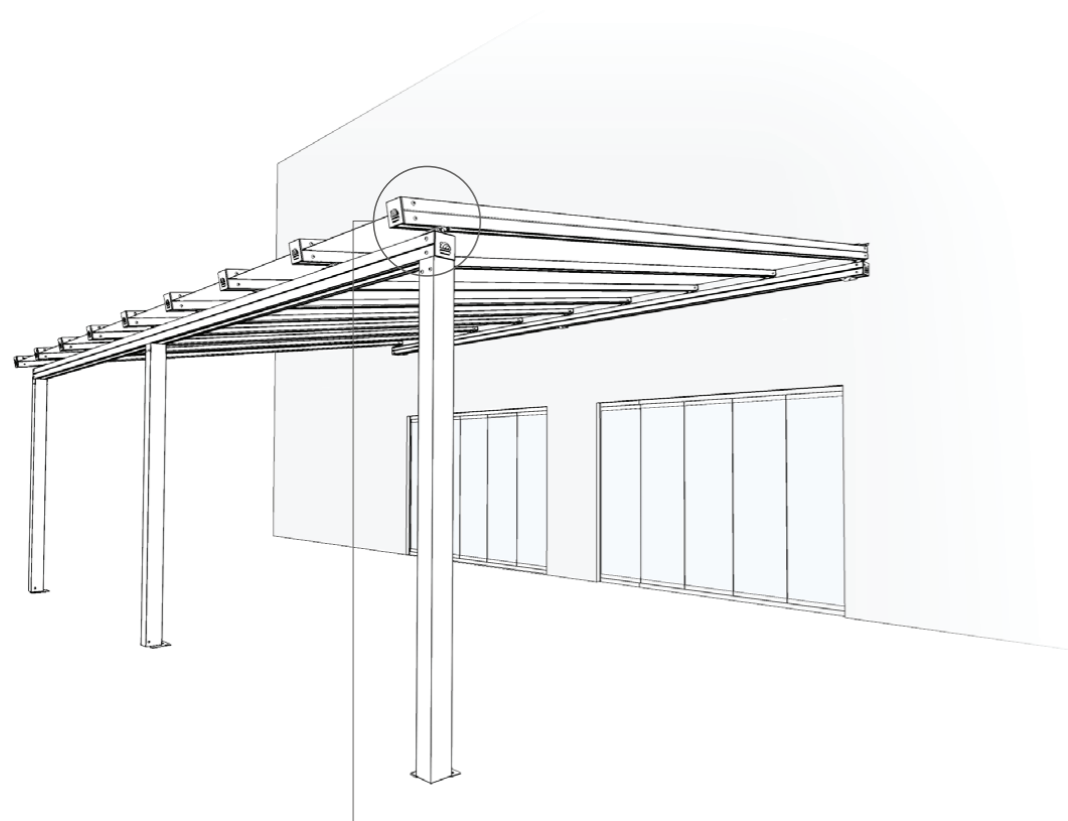

Bespoke units can be manufactured at special dimensions so as to enable a precise fit to any space. Size is no problem – we can build what you need.

A full technical brochure is available.

THE WALL MOUNTED PERGOLA

EGS THE VENICE

EGS THE VENICE

   min **70** Kg/m²
COMBINATION OF WIND AND SNOW LOADS

EGS THE VENICE/R

   min **160** Kg/m²
COMBINATION OF WIND AND SNOW LOADS

EGS THE VENICE - DIMENSIONS

*Projection varies based on the roof rafters slope

*It varies according to A and to the inclination of the top cover

**B indicates the width of the top cover

Bespoke units can be manufactured at special dimensions so as to enable a precise fit to any space.

Size is no problem – we can build what you need.

EGS THE VENICE

TYPE
Aluminum lean-to patio veranda

MATERIALS
• Aluminum
• PVC

GROUND ANCHORING
• External footing system
• Internal footing system

STRUCTURE'S VERSIONS
• Wall mounted
• Reinforced wall mounted