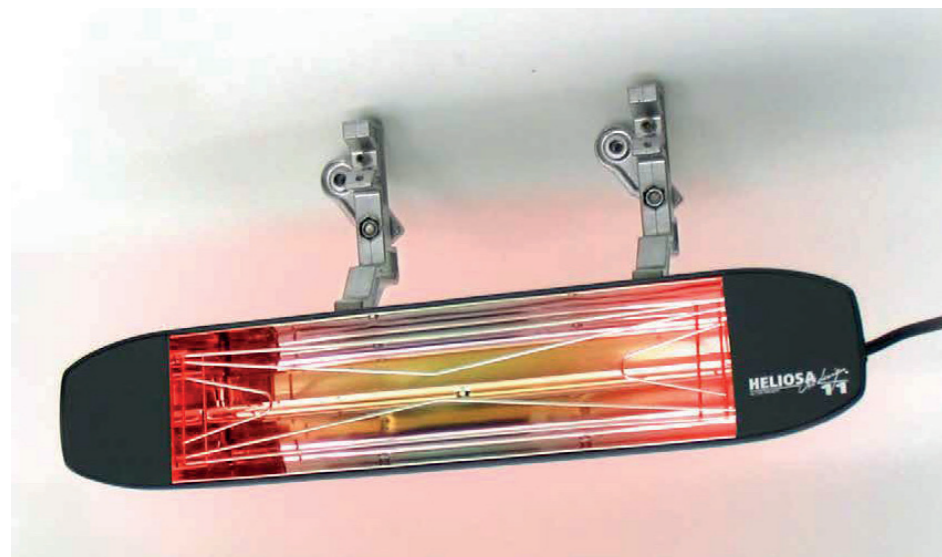

EGS THE VENICE - OPTIONALS

INFRARED HEATER