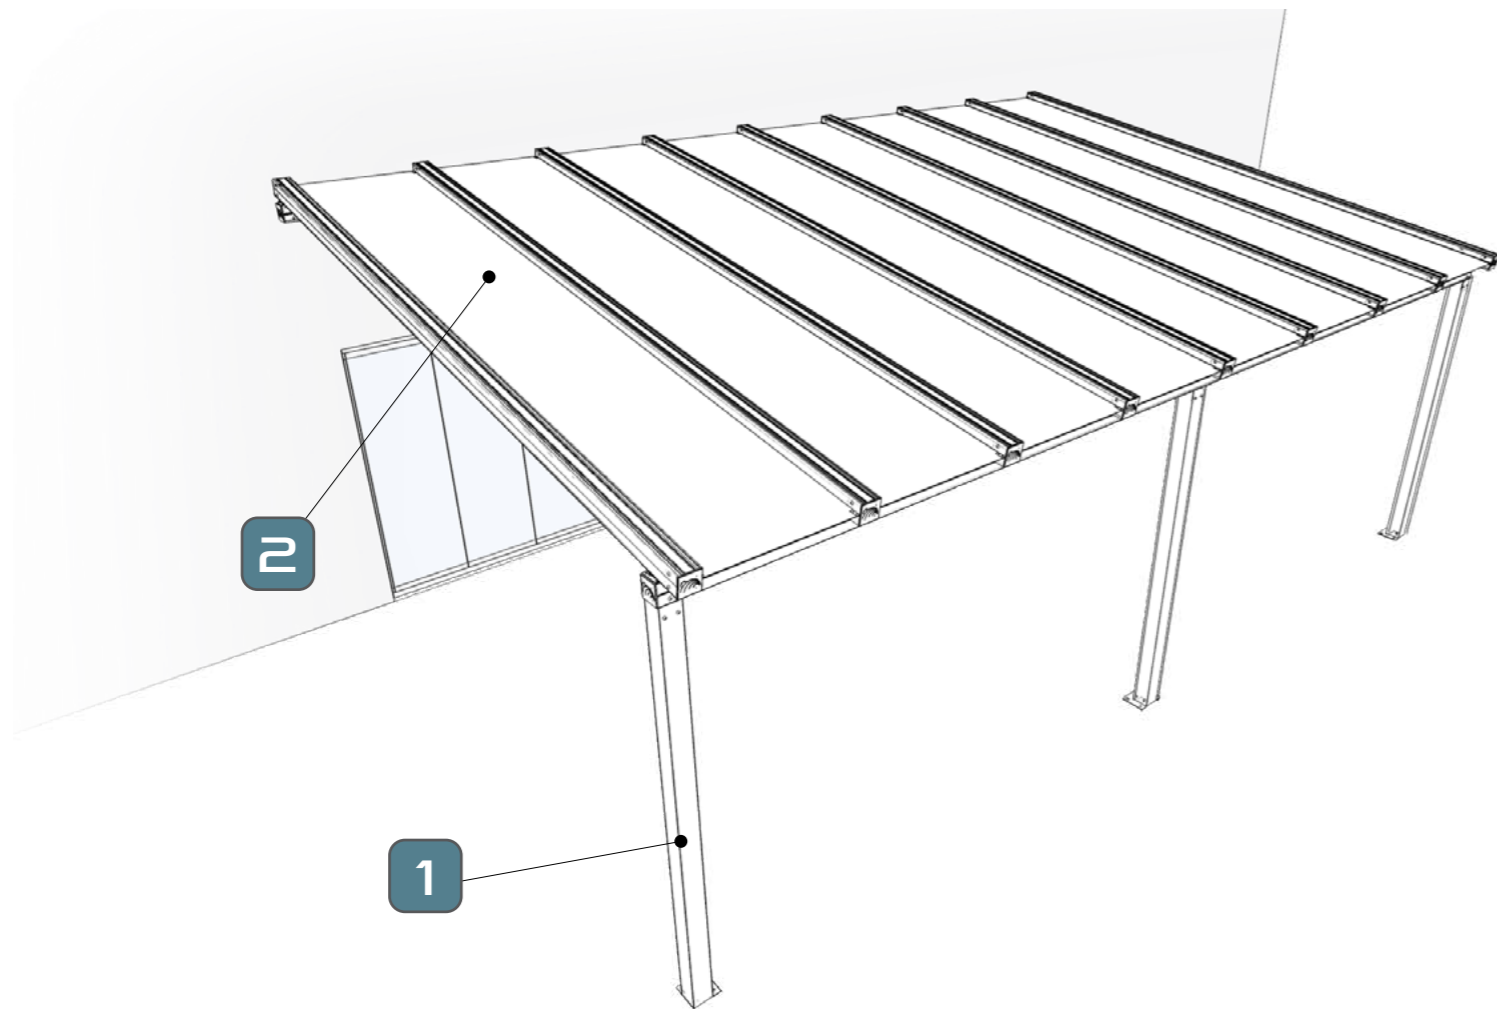

EGS THE VENICE

EGS THE VENICE

   min **70** Kg/m²
COMBINATION OF WIND AND SNOW LOADS

EGS THE VENICE/R

   min **160** Kg/m²
COMBINATION OF WIND AND SNOW LOADS

EGS THE VENICE - DIMENSIONS

*Projection varies based on the roof rafters slope

*It varies according to A and to the inclination of the top cover

**B indicates the width of the top cover

Bespoke units can be manufactured at special dimensions so as to enable a precise fit to any space.

Size is no problem – we can build what you need.

EGS THE VENICE

TYPE
Aluminum lean-to patio veranda

MATERIALS
• Aluminum
• PVC

GROUND ANCHORING
• External footing system
• Internal footing system

STRUCTURE'S VERSIONS
• Wall mounted
• Reinforced wall mounted