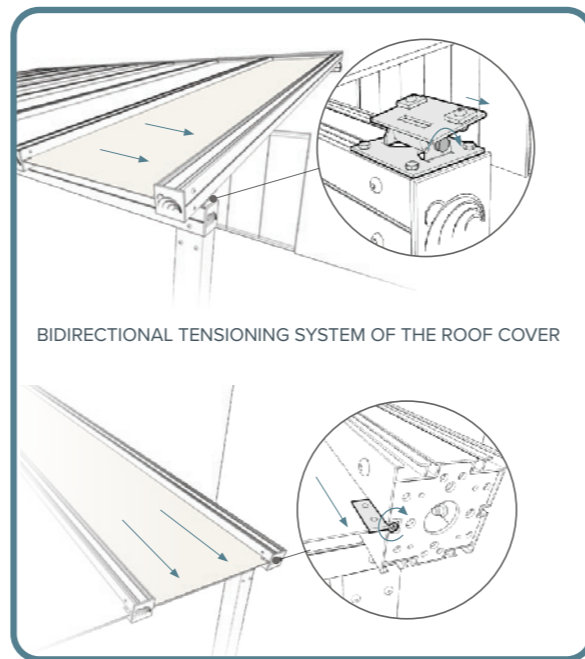

EGS THE VENICE