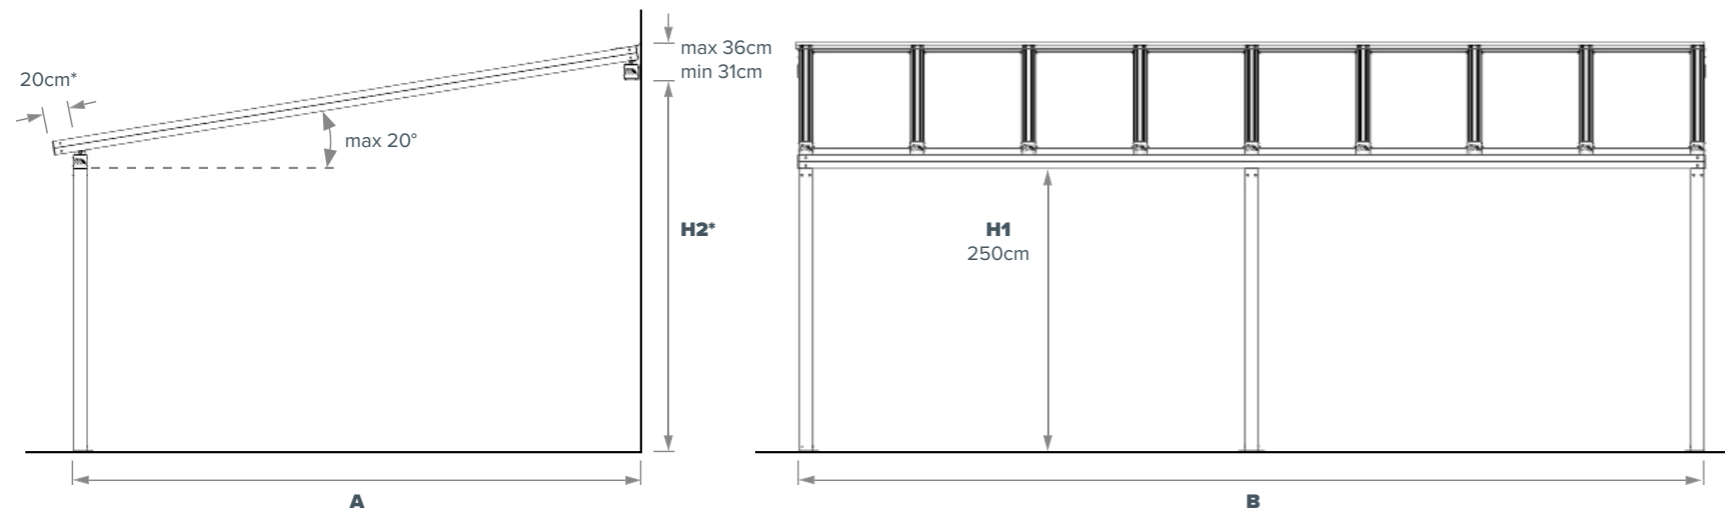

EGS THE VENICE

EGS THE VENICE

   min **70** Kg/m²
COMBINATION OF WIND AND SNOW LOADS

EGS THE VENICE/R

   min **160** Kg/m²
COMBINATION OF WIND AND SNOW LOADS

EGS THE VENICE - DIMENSIONS

*Projection varies based on the roof rafters slope

MAX DIMENSIONS														
A*	2 PILLARS			3 PILLARS						4 PILLARS			H1	Htot
	B** (cm)			B** (cm)						B** (cm)				
	300	300	400	500	500	600	700	800	900	1000	1000	1100	1200	250
350	300	400	500	500	600	700	800	900	1000	1000	1100	1200	250	*
400	300	400	500	500	600	700	800	900	1000	1000	1100	1200	250	*
450	300	400	500	500	600	700	800	900	1000	1000	1100	1200	250	*
500	300	400	500	500	600	700	800	900	1000	1000	1100	1200	250	*

*It varies according to A and to the inclination of the top cover

**B indicates the width of the top cover

Bespoke units can be manufactured at special dimensions so as to enable a precise fit to any space.