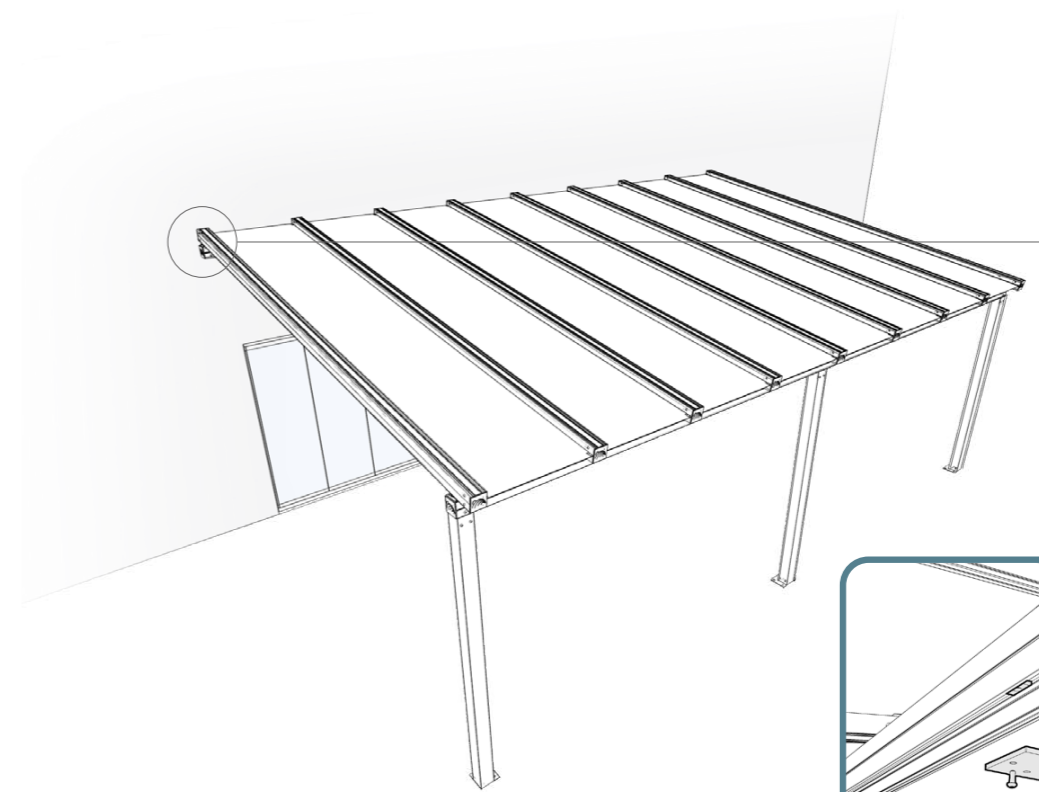

Bespoke units can be manufactured at special dimensions so as to enable a precise fit to any space. Size is no problem – we can build what you need.

A full technical brochure is available.

THE WALL MOUNTED PERGOLA

EGS THE VENICE

EGS THE VENICE

   min **70** Kg/m²
COMBINATION OF WIND AND SNOW LOADS

EGS THE VENICE/R

   min **160** Kg/m²
COMBINATION OF WIND AND SNOW LOADS

EGS THE VENICE - DIMENSIONS

*Projection varies based on the roof rafters slope

*It varies according to A and to the inclination of the top cover

**B indicates the width of the top cover

Bespoke units can be manufactured at special dimensions so as to enable a precise fit to any space.

Size is no problem – we can build what you need.

EGS THE VENICE

TYPE
Aluminum lean-to patio veranda

MATERIALS
• Aluminum
• PVC

GROUND ANCHORING
• External footing system
• Internal footing system

STRUCTURE'S VERSIONS
• Wall mounted
• Reinforced wall mounted