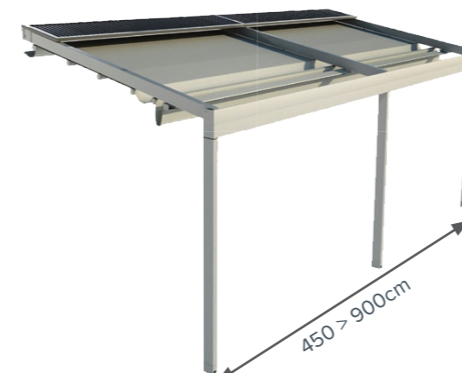

EGS THE VENICE - CONFIGURATIONS

THE VENICE UNIQ

Max Width 13.0m
Max Projection 6,50m

Venice Uniq
1 Module

Venice Uniq
2 Modules

Venice Uniq
3 Modules

THE VENICE UNIQ F

Max Width 13.0m
Max Projection 6,50m

Venice Uniq F
1 Module

Venice Uniq F
2 Modules

Venice Uniq F
3 Modules

TECHNICAL OPTIONS

	VENICE UNIQ	VENICE UNIQ F
Maximim measurement	13 x 7.5 m	13 x 6.5 m
Standard Column Height	250cm	250cm
Column dimensions	130 x 65 cm	130 x 65 cm
Beam height	130 cm	260 cm
Configurations	Leaning / self standing	Leaning
Movement	Manual, standard motor, RTS motor, IO motor	Manual, standard motor, RTS motor, IO motor
Integrated rain gutter	YES	YES