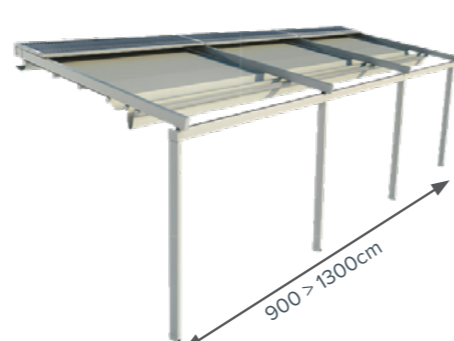

EGS THE VENICE - CONFIGURATIONS

THE VENICE UNIQ

Max Width 13.0m
Max Projection 6,50m

Venice Uniq
1 Module

Venice Uniq
2 Modules

Venice Uniq
3 Modules

THE VENICE UNIQ F

Max Width 13.0m
Max Projection 6,50m

Venice Uniq F
1 Module

Venice Uniq F
2 Modules

Venice Uniq F
3 Modules

TECHNICAL OPTIONS

	VENICE UNIQ	VENICE UNIQ F
Maximim measurement	13 x 7.5 m	13 x 6.5 m
Standard Column Height	250cm	250cm
Column dimensions	130 x 65 cm	130 x 65 cm
Beam height	130 cm	260 cm
Configurations	Leaning / self standing	Leaning
Movement	Manual, standard motor, RTS motor, IO motor	Manual, standard motor, RTS motor, IO motor
Integrated rain gutter	YES	YES