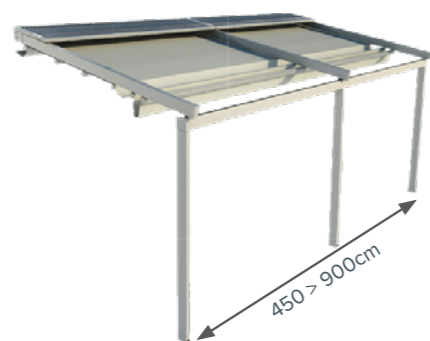

EGS THE VENICE - CONFIGURATIONS

THE VENICE UNIQ

Max Width 13.0m
Max Projection 6,50m

Venice Uniq
1 Module

Venice Uniq
2 Modules

Venice Uniq
3 Modules

THE VENICE UNIQ F

Max Width 13.0m
Max Projection 6,50m

Venice Uniq F
1 Module

Venice Uniq F
2 Modules

Venice Uniq F
3 Modules

TECHNICAL OPTIONS

	VENICE UNIQ	VENICE UNIQ F
Maximim measurement	13 x 7.5 m	13 x 6.5 m
Standard Column Height	250cm	250cm
Column dimensions	130 x 65 cm	130 x 65 cm
Beam height	130 cm	260 cm
Configurations	Leaning / self standing	Leaning
Movement	Manual, standard motor, RTS motor, IO motor	Manual, standard motor, RTS motor, IO motor
Integrated rain gutter	YES	YES