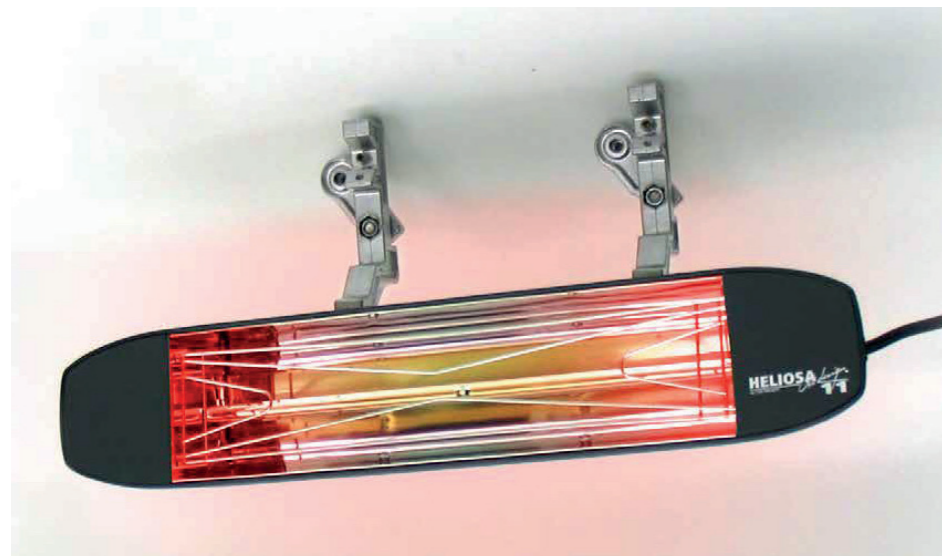

EGS THE MILAN - OPTIONALS

ORNAMENTAL WALL - DRAPING WITH CENTRAL OPENING

White

Dove Grey

Champagne

EGS THE MILAN - OPTIONALS

INFRARED HEATER

LIGHTING - STRIP LED