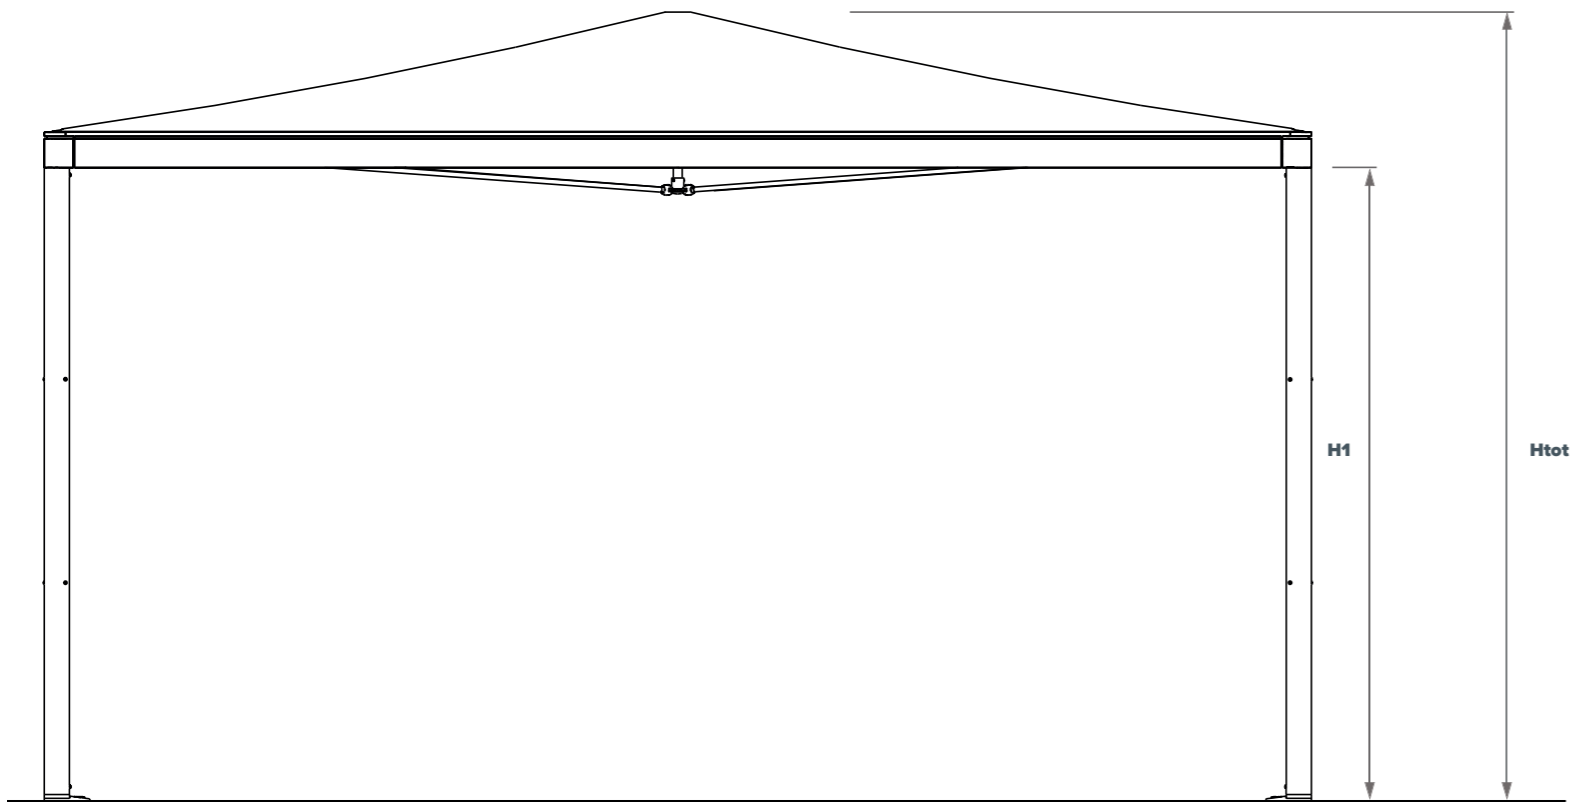

Bespoke units can be manufactured at special dimensions so as to enable a precise fit to any space. Size is no problem – we can build what you need.

A full technical brochure is available.

THE MODERN, FLAT ROOFED GAZEBO

EGS THE MILAN

EGS THE MILAN - DIMENSIONS

MAX DIMENSIONS					
SQUARED STRUCTURE 	A (cm)	B (cm)	Htot (cm)	Htot (cm)	AREA (m ²)
	300	300	250	300	9
			300	350	
	400	400	250	312	16
			300	362	
	500	500	250	324	25
300			374		
RECTANGULAR STRUCTURE 	300	400	250	308	12
			300	358	
	300	500	250	314	15
			300	364	
	400	500	250	319	20
			300	369	