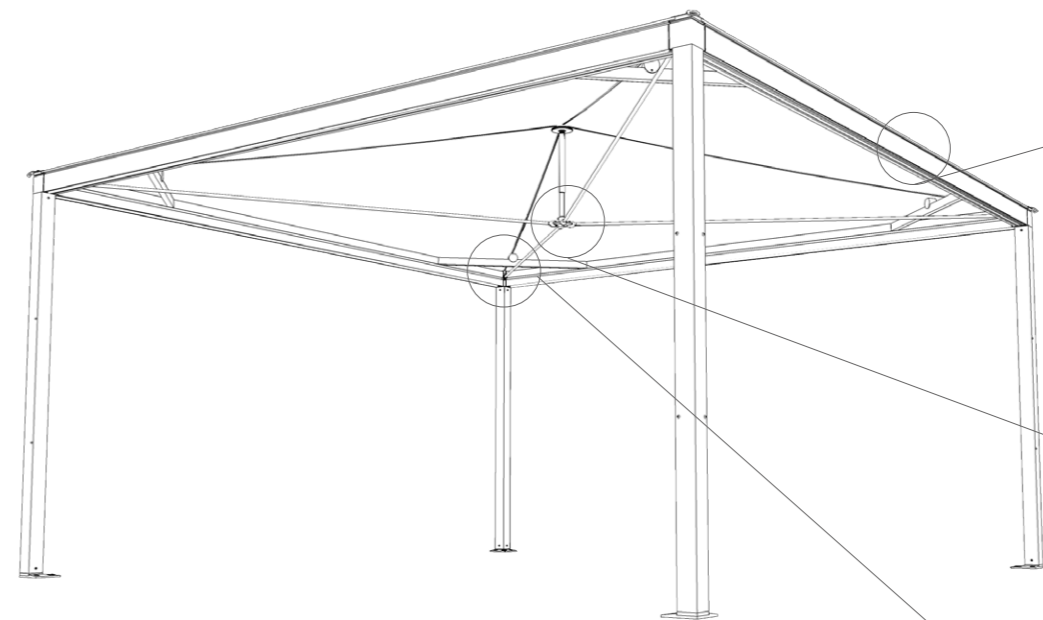

Bespoke units can be manufactured at special dimensions so as to enable a precise fit to any space. Size is no problem – we can build what you need.

A full technical brochure is available.

THE MODERN, FLAT ROOFED GAZEBO

EGS THE MILAN

EGS THE MILAN - DIMENSIONS

MAX DIMENSIONS					
SQUARED STRUCTURE 	A (cm)	B (cm)	Htot (cm)	Htot (cm)	AREA (m ²)
	300	300	250	300	9
			300	350	
	400	400	250	312	16
			300	362	
	500	500	250	324	25
300			374		
RECTANGULAR STRUCTURE 	300	400	250	308	12
			300	358	
	300	500	250	314	15
			300	364	
	400	500	250	319	20
			300	369	