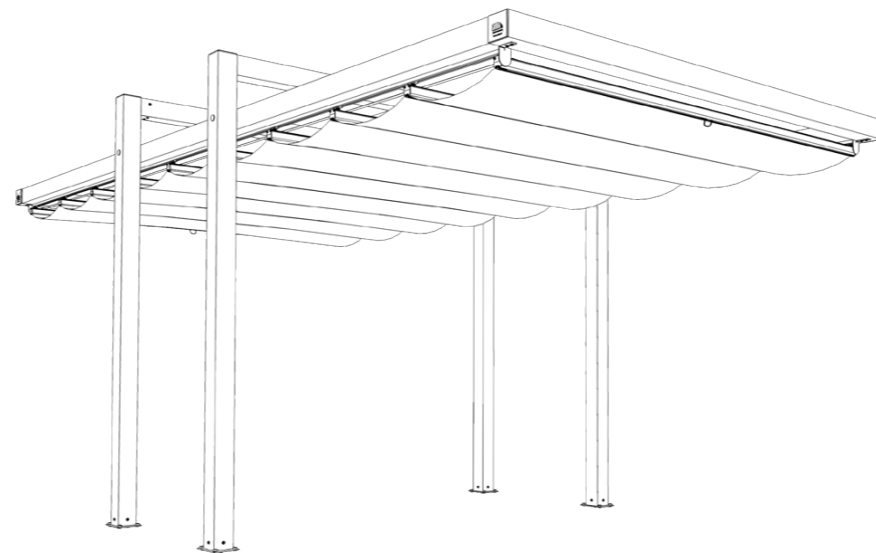

TYPE

Design pergola with retractable roof

MATERIALS

- Aluminum
- PVC

GROUND ANCHORING

- External footing system
- Freestanding / Wall mounted
- Internal footing system
- Concrete ballasts

STRUCTURE'S VERSIONS

- Freestanding / Wall mounted

STRUCTURE'S COLOURS

- ☐ White
- ☐ Dark Brown
- ☐ Dove Grey Matt
- ☐ Special Grey

- Smooth or matt textured finish
- RAL colours available upon request

ROOF'S MATERIALS AND COLOURS

- ☐ White
- ☐ Champagne
- ☐ Dove Grey
- ☐ Grey

- More colours available upon request

- Soltis 96
- Soltis W96
- Precontraint 402
- Precontraint 602 Blackout
- See Technical Brochure for the full Soltis and Precontraint Colour Ranges