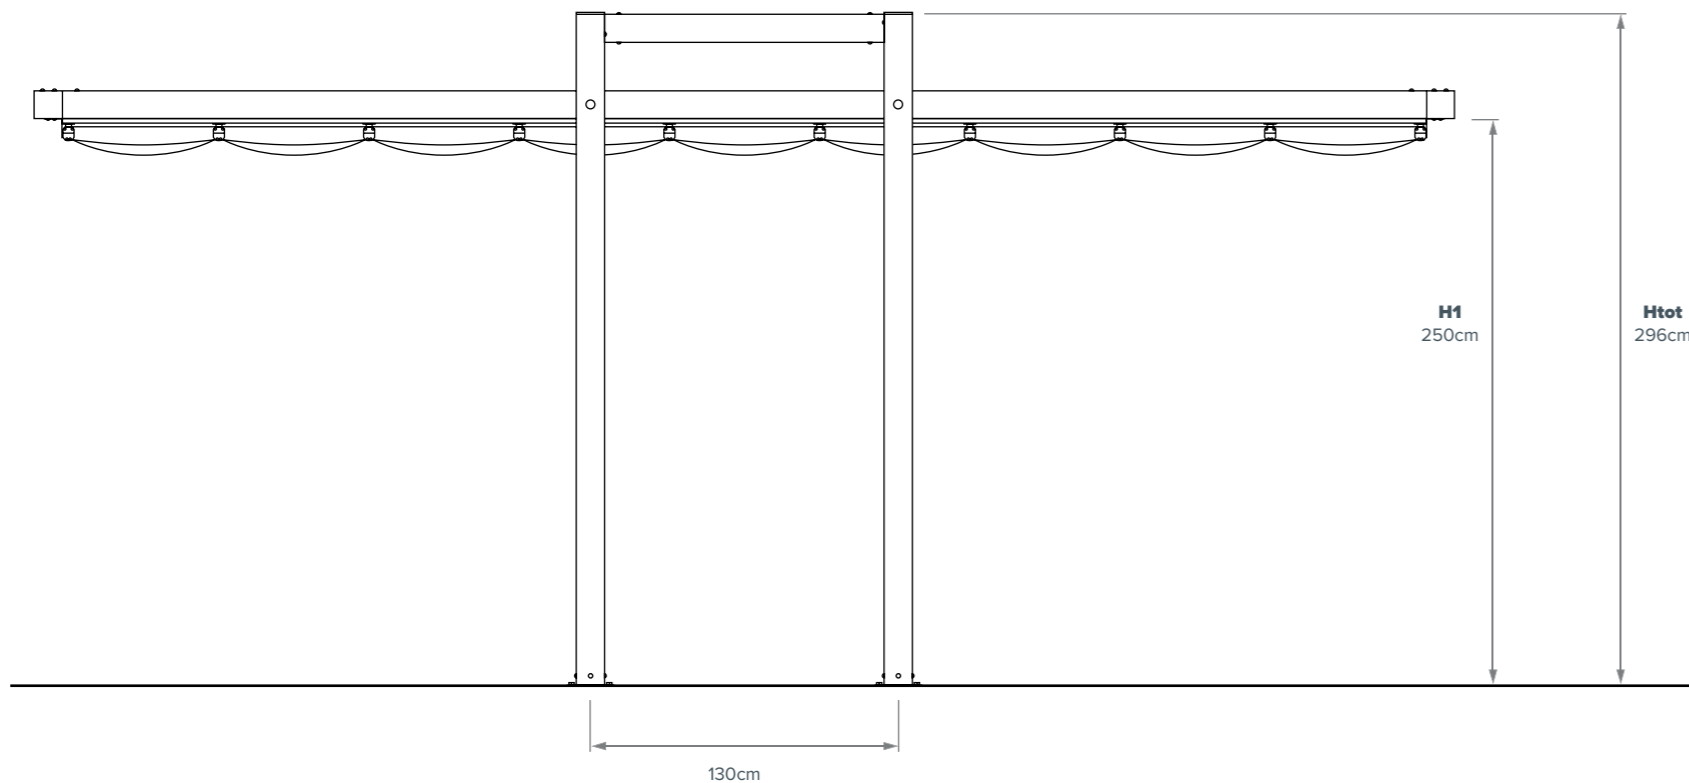

## MAX DIMENSIONS

	FREESTANDING STRUCTURE	WALL MOUNTED STRUCTURE	A (cm)	B (cm)	AREA (m <sup>2</sup> )
 <p>*C indicates the overall frontal dimension with plates: B + 28 cm</p>		 <p>The wall mounted structure has only one pillar</p>	500	300	15
			500	400	20
			500	500	25
<p>*C indicates the overall frontal dimension with plates: B + 28 cm</p>			600	300	18
			600	400	24
			600	500	30