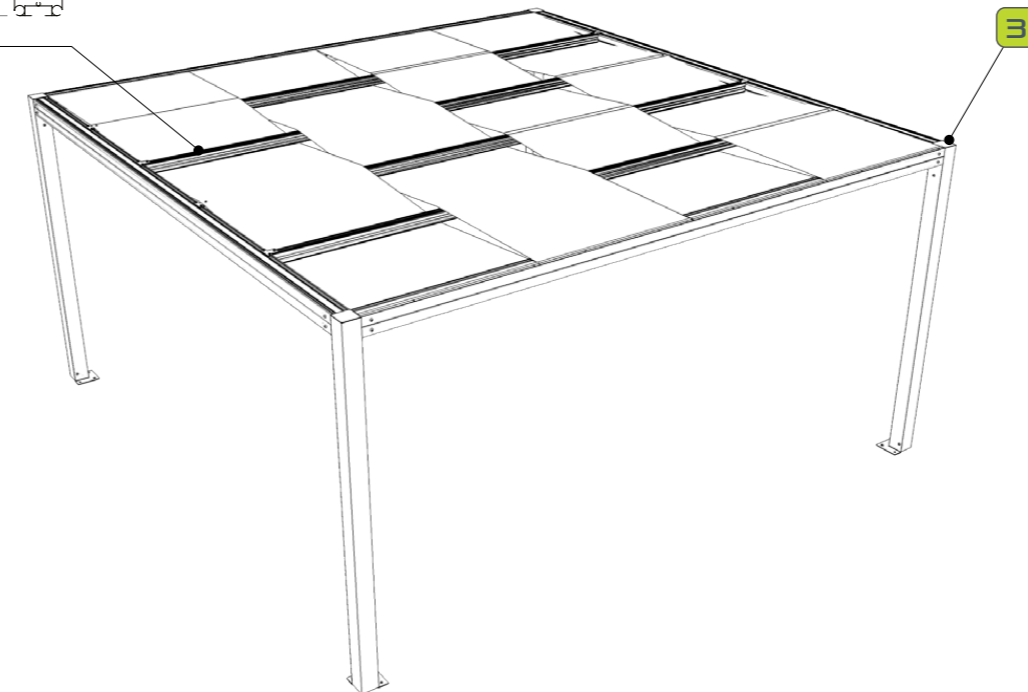

EGS COMO 120