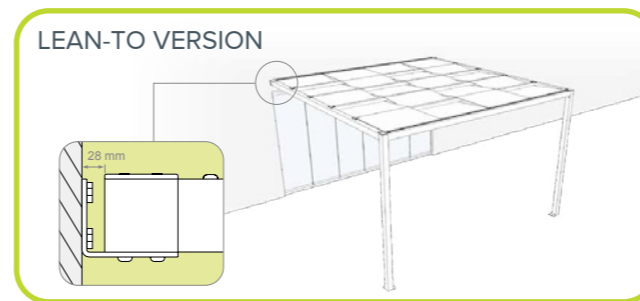

EGS COMO 90

1 STANDARD COLOUR OF THE ALUMINIUM FRAME

White Matt-Rough Finish	Dove Grey Matt-Rough Finish
Dark Brown Matt-Rough Finish	Special Grey Smooth Finish

2 STANDARD COLOUR OF THE PVC COVER

White	Dove Grey
Champagne	Grey

3 STANDARD COLOUR OF THE CAPS

Black