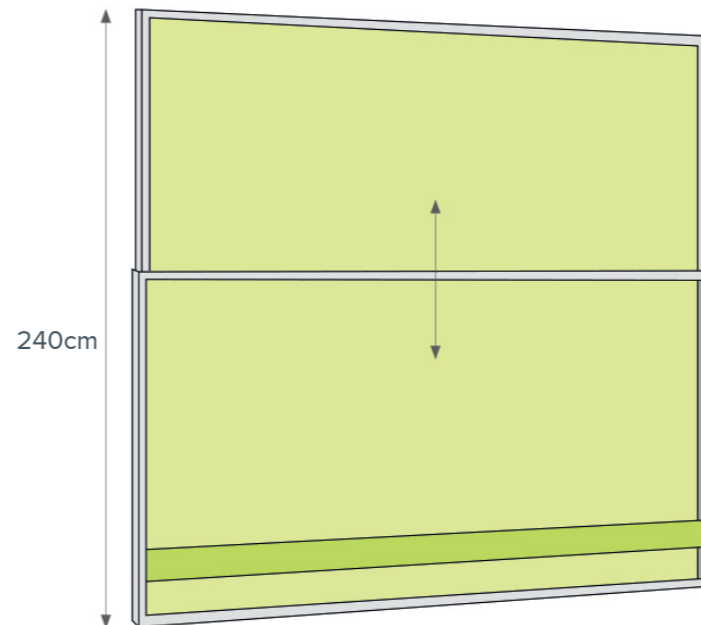

## SLIDING GLASS WINDBREAK

STANDARD COLOURS OF THE FRAME

White

RAL 9006

RAL 9011 MATT