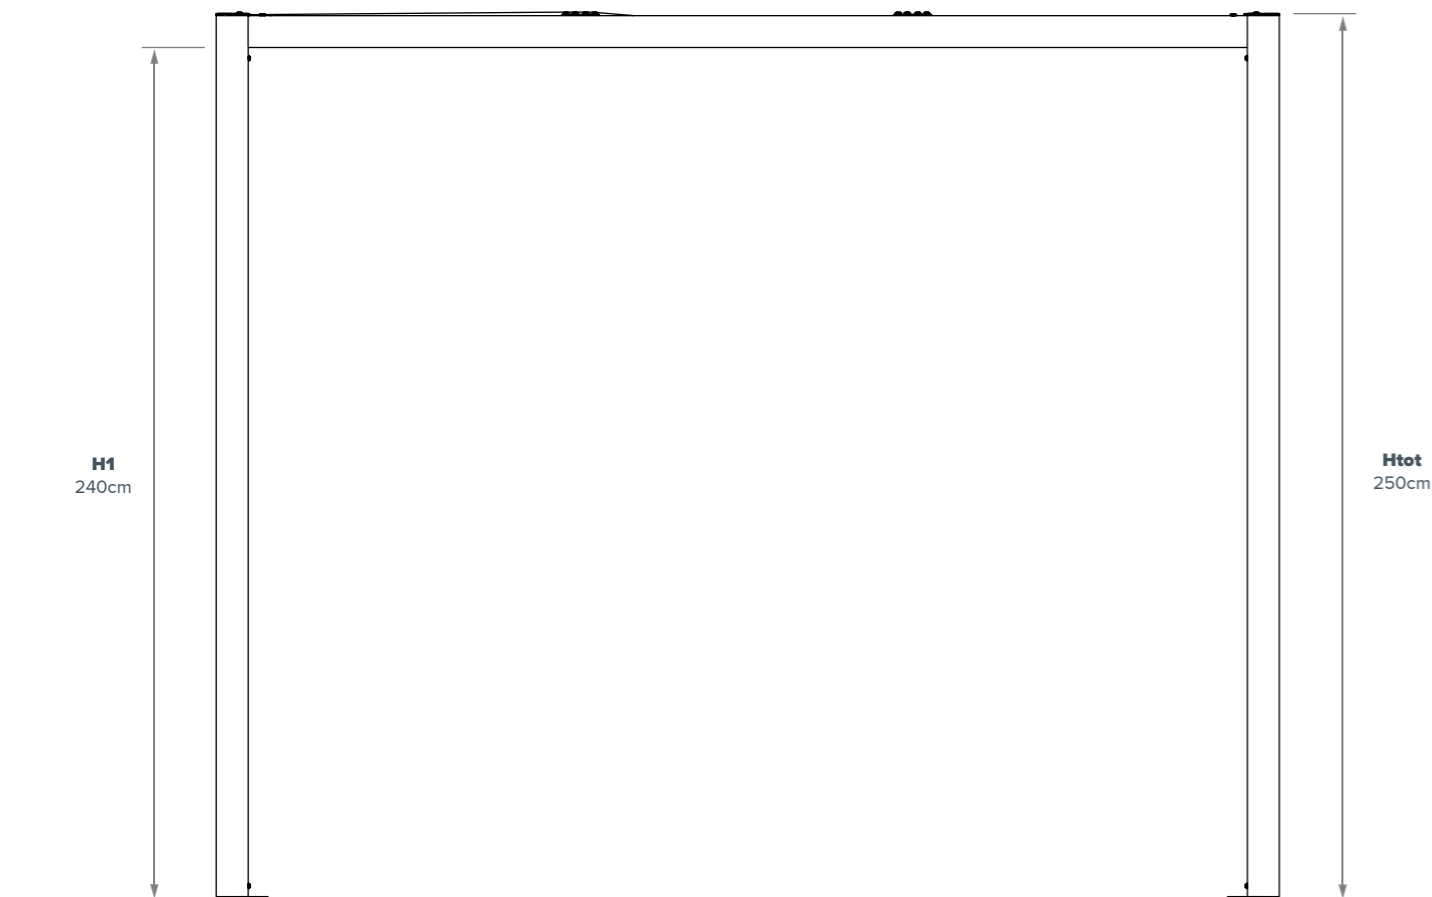

# EGS COMO 90 - DIMENSIONS

MAX DIMENSIONS				
FREE STANDING STRUCTURE	WALL-MOUNTED STRUCTURE	A (cm)	B (cm)	AREA (m <sup>2</sup> )
		300	300	9
		400	400	16
		300	400	12
		400	300	12

Bespoke units can be manufactured at special dimensions so as to enable a precise fit to any space.  
**Size is no problem – we can build what you need.**