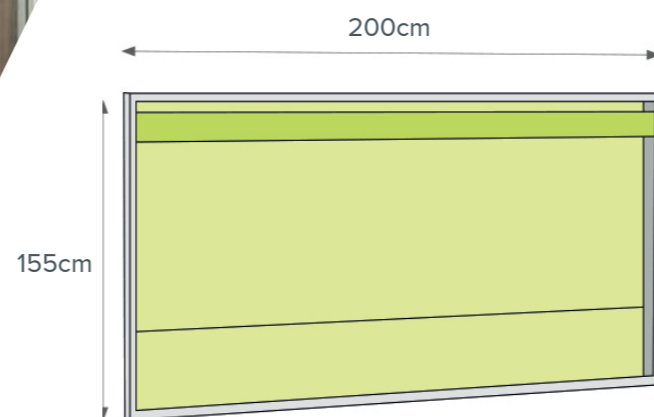

STANDARD COLOURS OF THE FRAME

White

RAL 9006

RAL 9011 MATT