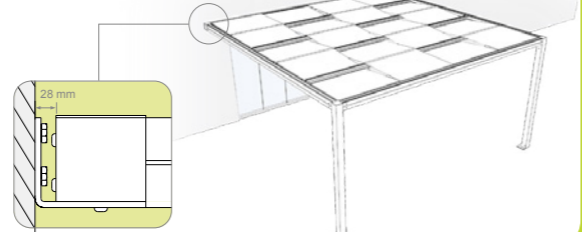

LEAN-TO VERSION