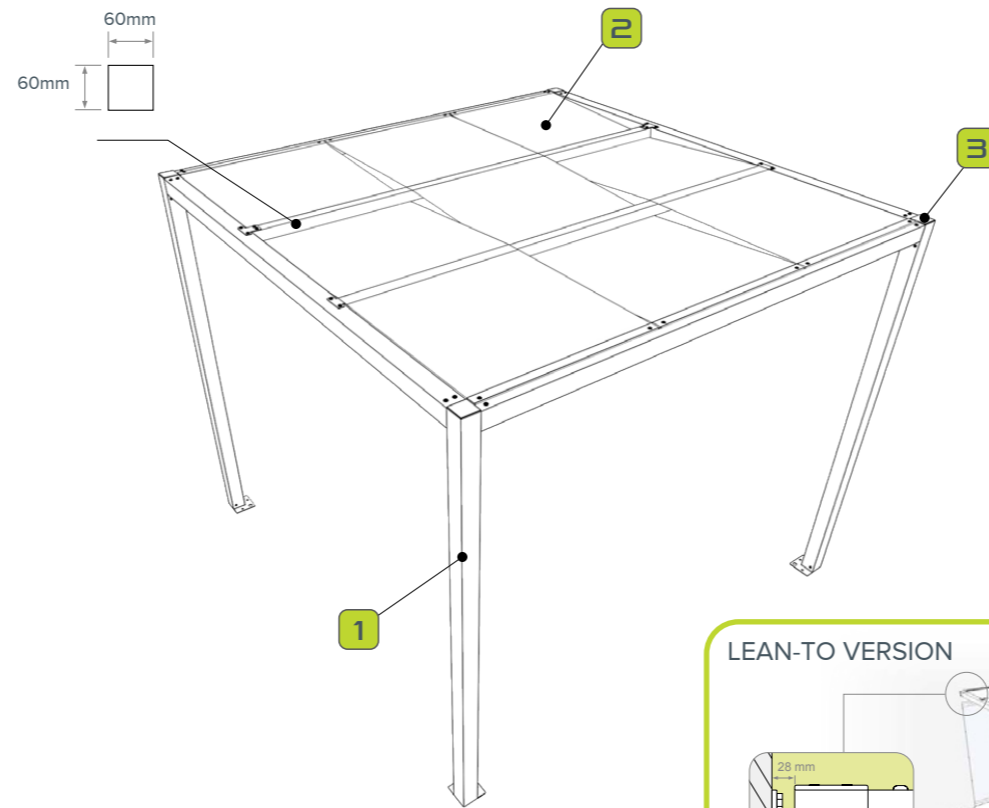

EGS COMO 90

1 STANDARD COLOUR OF THE ALUMINIUM FRAME

White Matt-Rough Finish	Dove Grey Matt-Rough Finish
Dark Brown Matt-Rough Finish	Special Grey Smooth Finish

2 STANDARD COLOUR OF THE PVC COVER

White	Dove Grey
Champagne	Grey

3 STANDARD COLOUR OF THE CAPS

Black