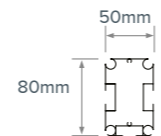

EGS COMO 120