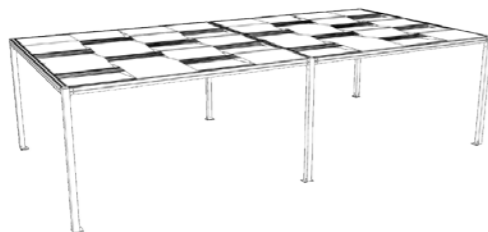

MODULAR CONFIGURATION