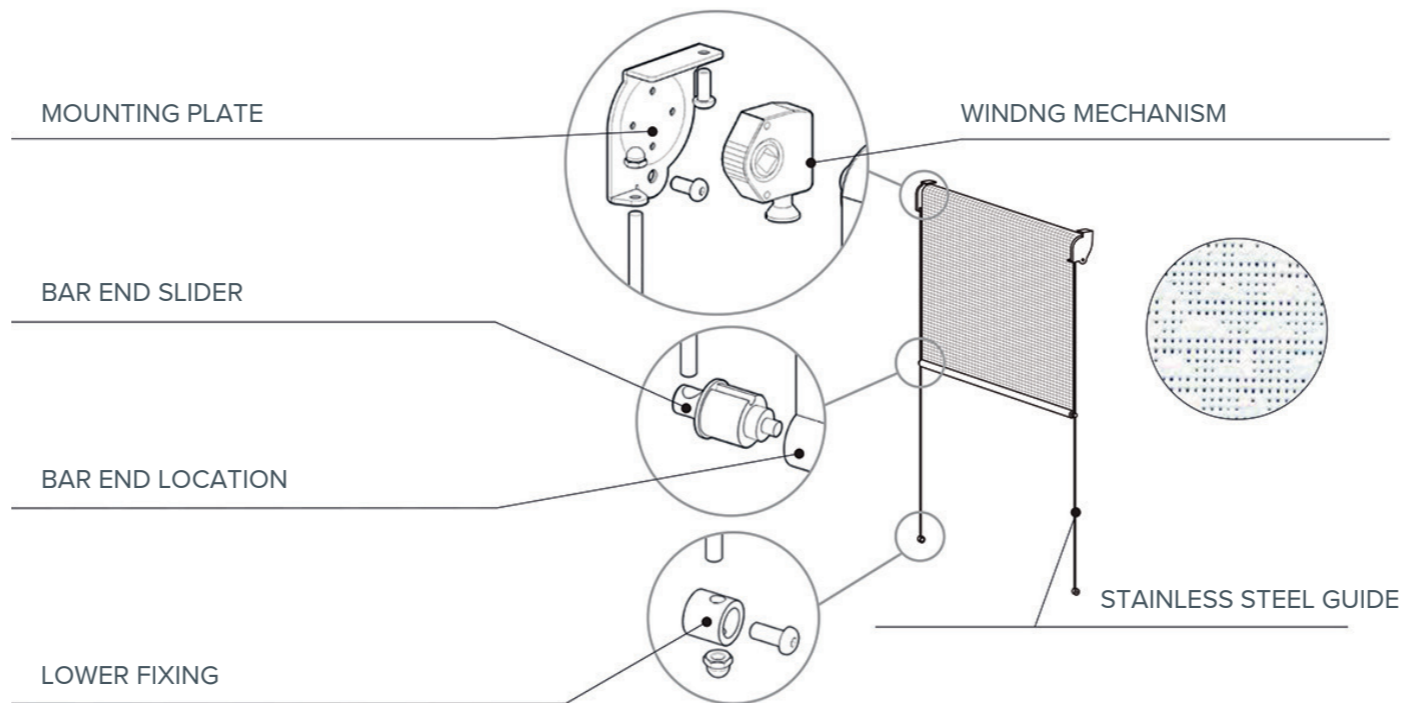

EGS COMO - OPTIONALS

VOK - ROLLER BLIND

STANDARD COLOURS OF THE PVC FABRIC

- White
- Dove Grey
- Champagne
- Grey

STANDARD FRAME COLOURS

- White Matt-Rough Finish
- Dove Grey Matt-Rough Finish
- Dark Brown Matt-Rough Finish
- Special Grey Smooth Finish