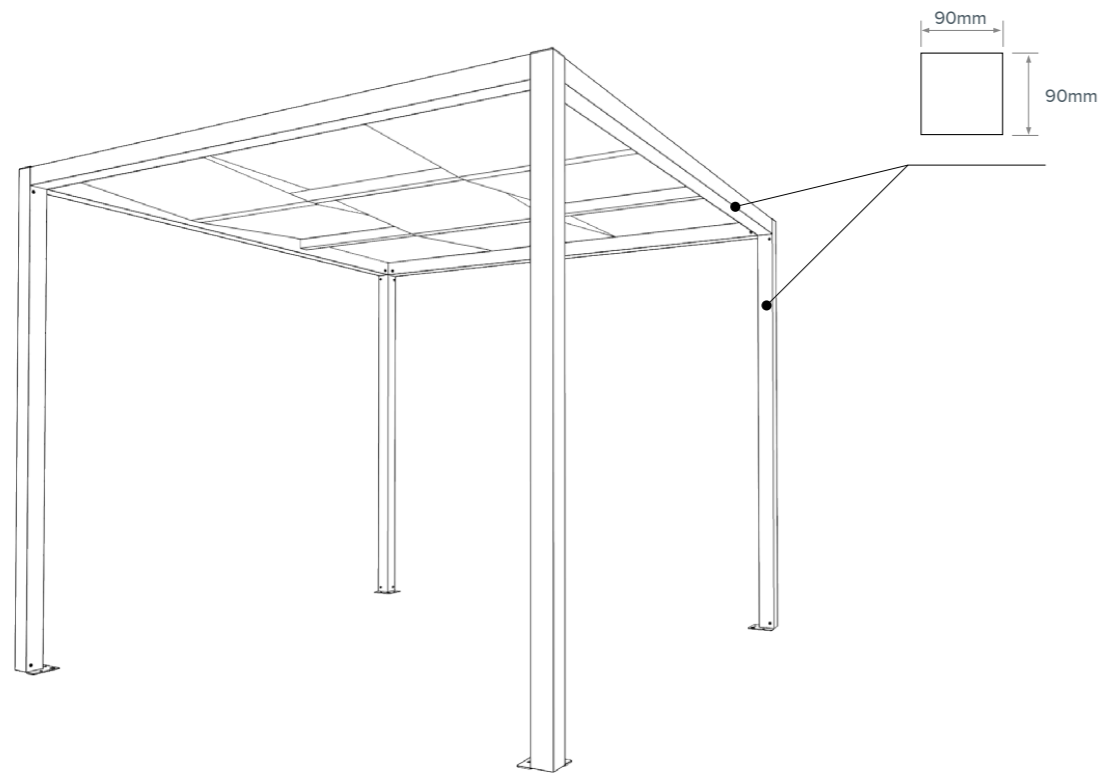

EGS COMO 90

1 STANDARD COLOUR OF THE ALUMINIUM FRAME

White Matt-Rough Finish	Dove Grey Matt-Rough Finish
Dark Brown Matt-Rough Finish	Special Grey Smooth Finish

2 STANDARD COLOUR OF THE PVC COVER

White	Dove Grey
Champagne	Grey

3 STANDARD COLOUR OF THE CAPS

Black