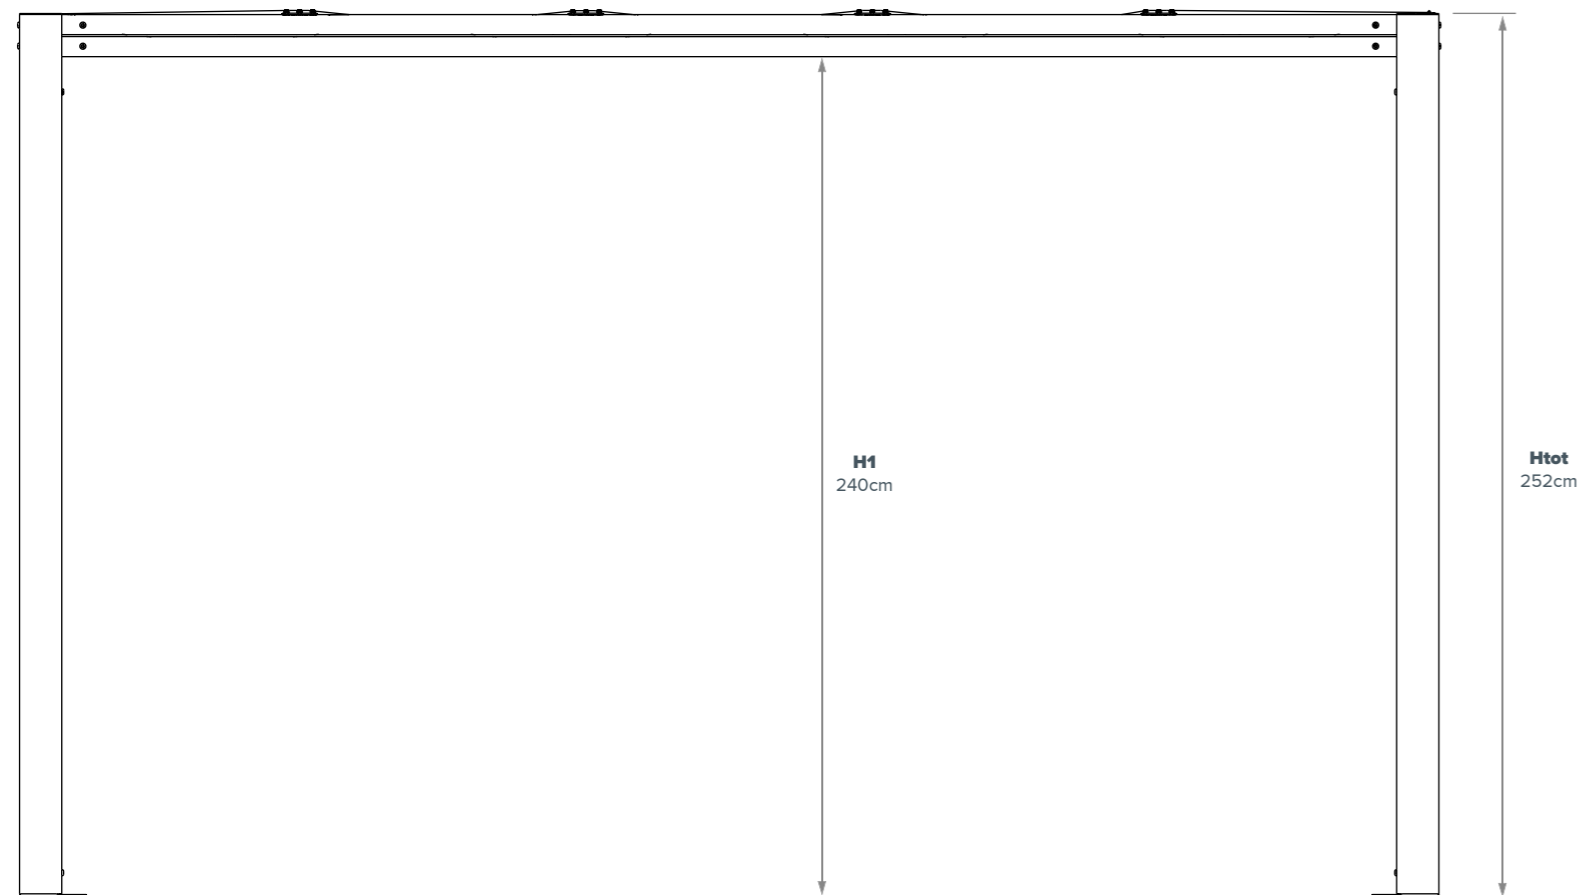

EGS COMO 120 - DIMENSIONS

MAX DIMENSIONS				
FREE STANDING STRUCTURE	WALL-MOUNTED STRUCTURE	A (cm)	B (cm)	AREA (m²)
		300	300	9
		400	400	16
		500	500	25
		300	400	12
		300	500	15
		400	500	20
		400	300	12
		500	300	15
		500	400	20

Bespoke units can be manufactured at special dimensions so as to enable a precise fit to any space.

Size is no problem – we can build what you need.