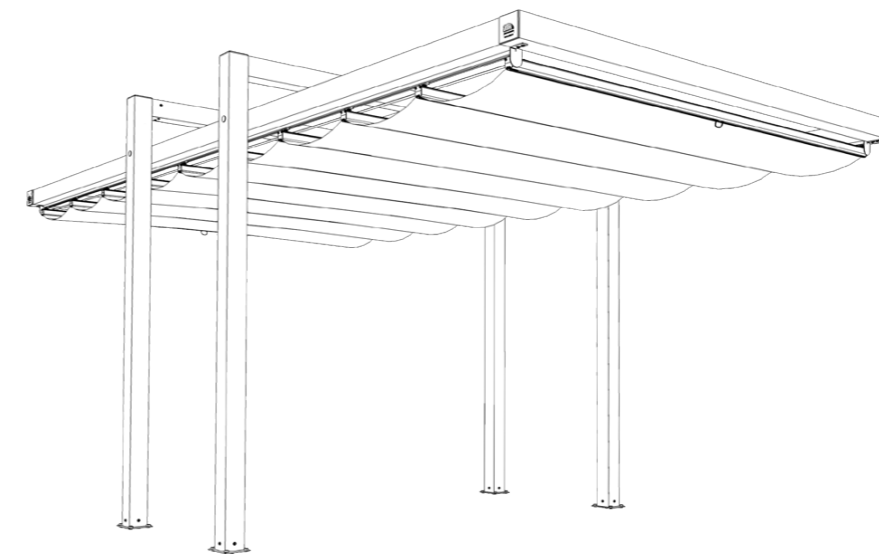

STANDARD COLOUR OF THE ALUMINIUM FRAME

☐ White Matt-Rough Finish	☐ Dove Grey Matt-Rough Finish
☐ Dark Brown Matt-Rough Finish	☐ Special Grey Smooth Finish

STANDARD COLOUR OF THE PVC COVER

☐ White	☐ Dove Grey
☐ Champagne	☐ Grey