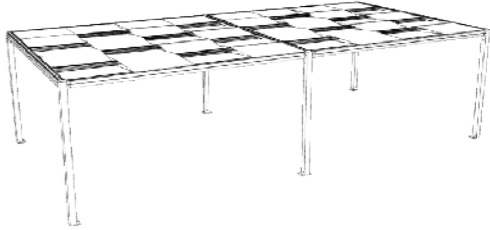

MODULAR CONFIGURATION