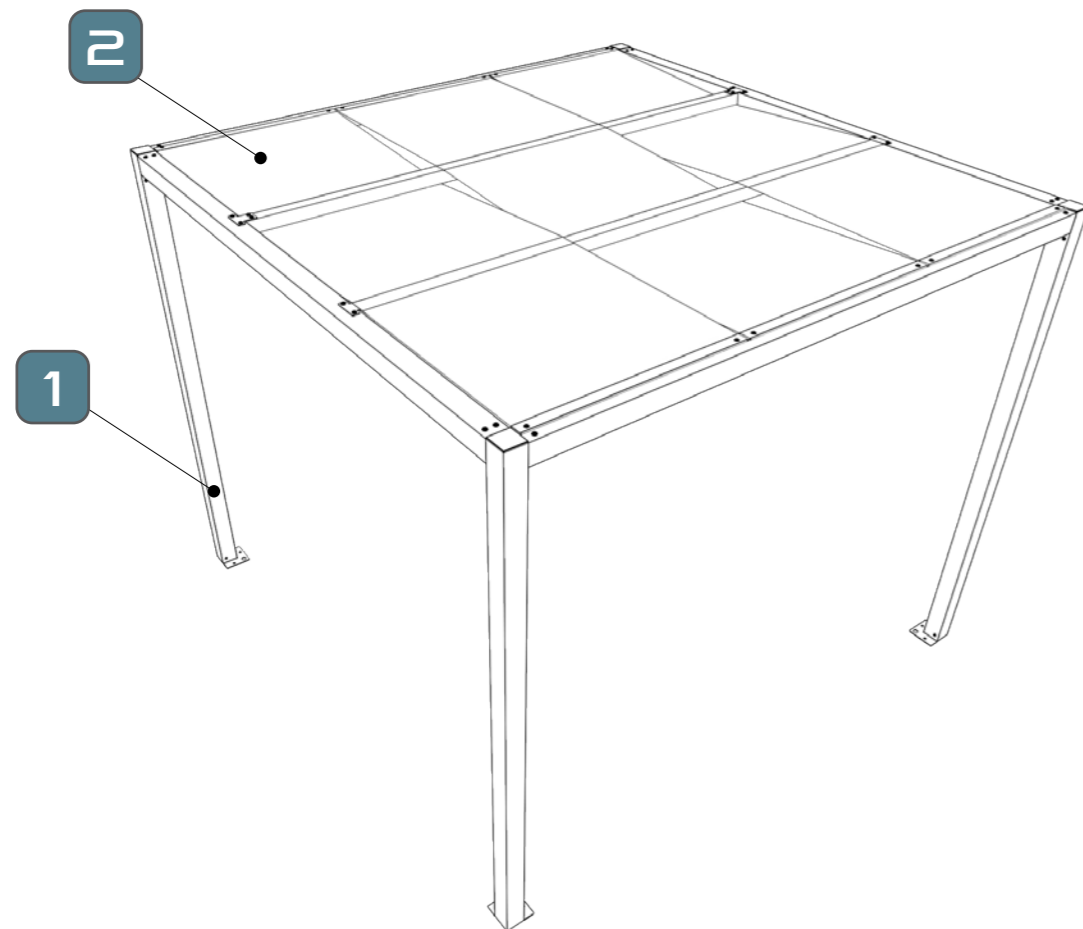

EGS THE COMO 90

EGS THE COMO 90 - DIMENSIONS

MAX DIMENSIONS				
FREE STANDING STRUCTURE	WALL-MOUNTED STRUCTURE	A (cm)	B (cm)	AREA (m ²)
		300	300	9
		400	400	16
		300	400	12
		400	300	12

Bespoke units can be manufactured at special dimensions so as to enable a precise fit to any space. **Size is no problem – we can build what you need.**

EGS THE COMO 120

MODULAR CONFIGURATION

LEAN-TO VERSION

EGS THE COMO 120 - DIMENSIONS

MAX DIMENSIONS				
FREE STANDING STRUCTURE	WALL-MOUNTED STRUCTURE	A (cm)	B (cm)	AREA (m ²)
		300	300	9
		400	400	16
		500	500	25
		300	400	12
		300	500	15
		400	500	20
		400	300	12
		500	300	15
		500	400	20
		600	300	18
		600	400	24
		600	500	30

EGS THE COMO

TYPE

Shading canopy with interlaced PVC fabric roof

MATERIALS

- Aluminum
- PVC

GROUND ANCHORING

- External footing system
- Internal footing system
- Sand footing system

STRUCTURE'S VERSIONS