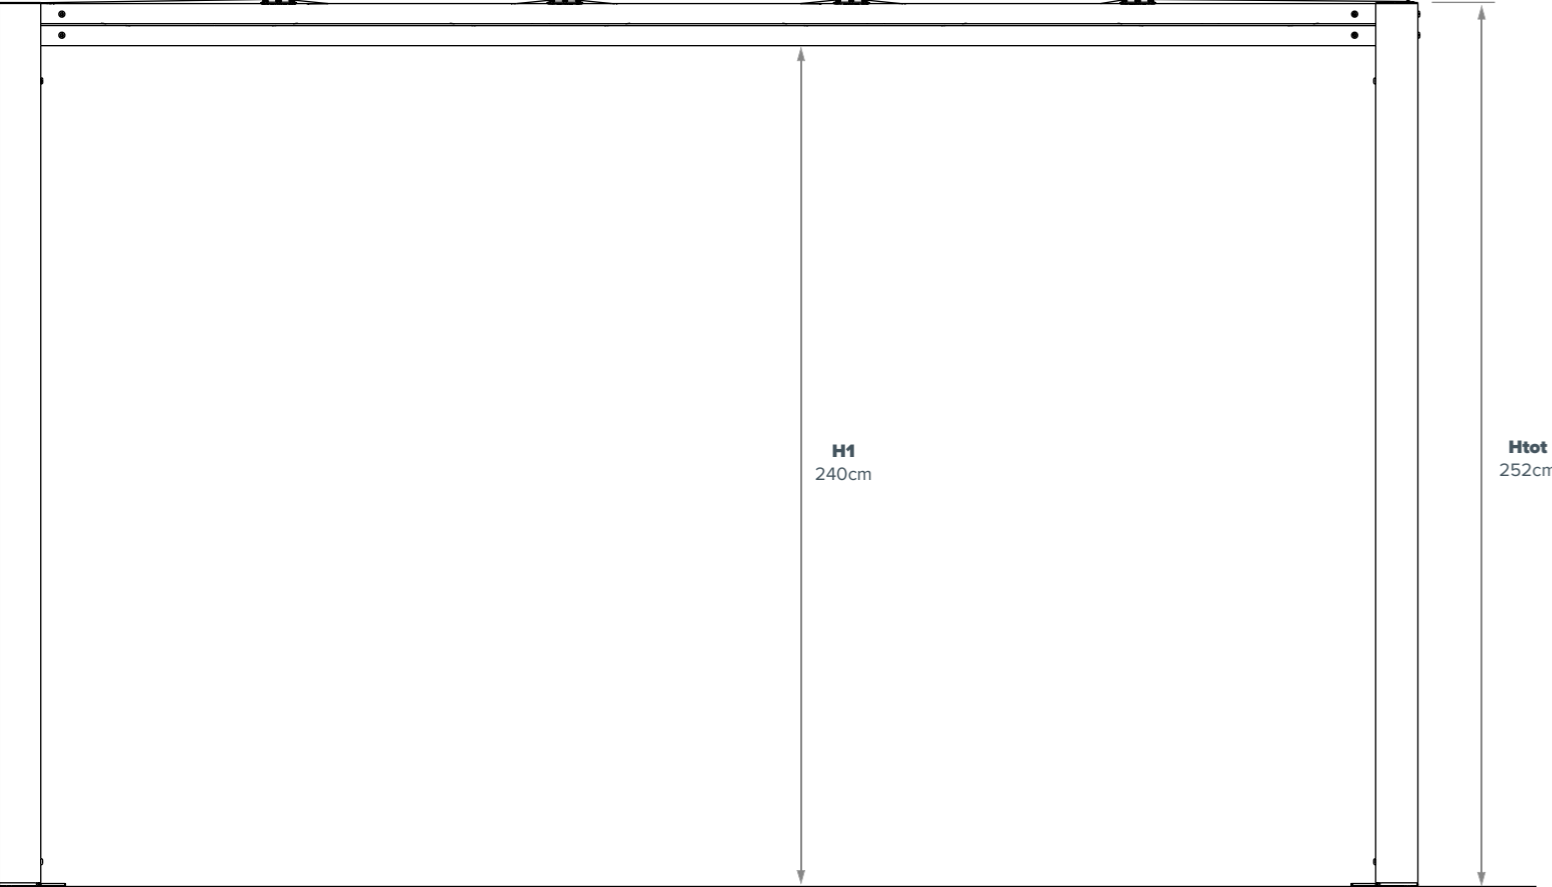

THE COMO RANGE

INTRODUCING THE COMO RANGE

A portal framed structure range in two frame sizes running from 9m² to 25m² in each separately covered area in a wide variety of coloured frame and roof systems, fabric designs and colours including a fully watertight ability.

EGS THE COMO 90

EGS THE COMO 90 - DIMENSIONS

MAX DIMENSIONS				
FREE STANDING STRUCTURE	WALL-MOUNTED STRUCTURE	A (cm)	B (cm)	AREA (m ²)
		300	300	9
		400	400	16
		300	400	12
		400	300	12

Bespoke units can be manufactured at special dimensions so as to enable a precise fit to any space. **Size is no problem – we can build what you need.**

EGS THE COMO 120

MODULAR CONFIGURATION

LEAN-TO VERSION

EGS THE COMO 120 - DIMENSIONS

MAX DIMENSIONS				
FREE STANDING STRUCTURE	WALL-MOUNTED STRUCTURE	A (cm)	B (cm)	AREA (m ²)
		300	300	9
		400	400	16
		500	500	25
		300	400	12
		300	500	15
		400	500	20
		400	300	12
		500	300	15
		500	400	20
		600	300	18
		600	400	24
		600	500	30