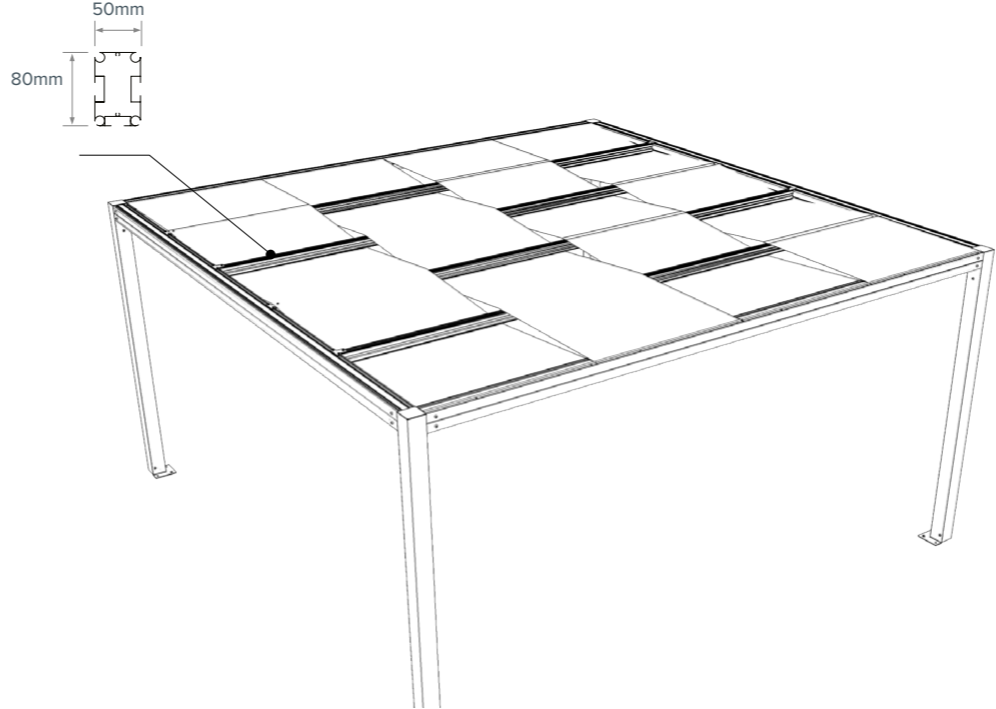

EGS THE COMO 120