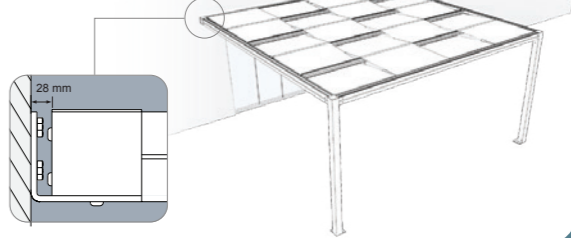

LEAN-TO VERSION