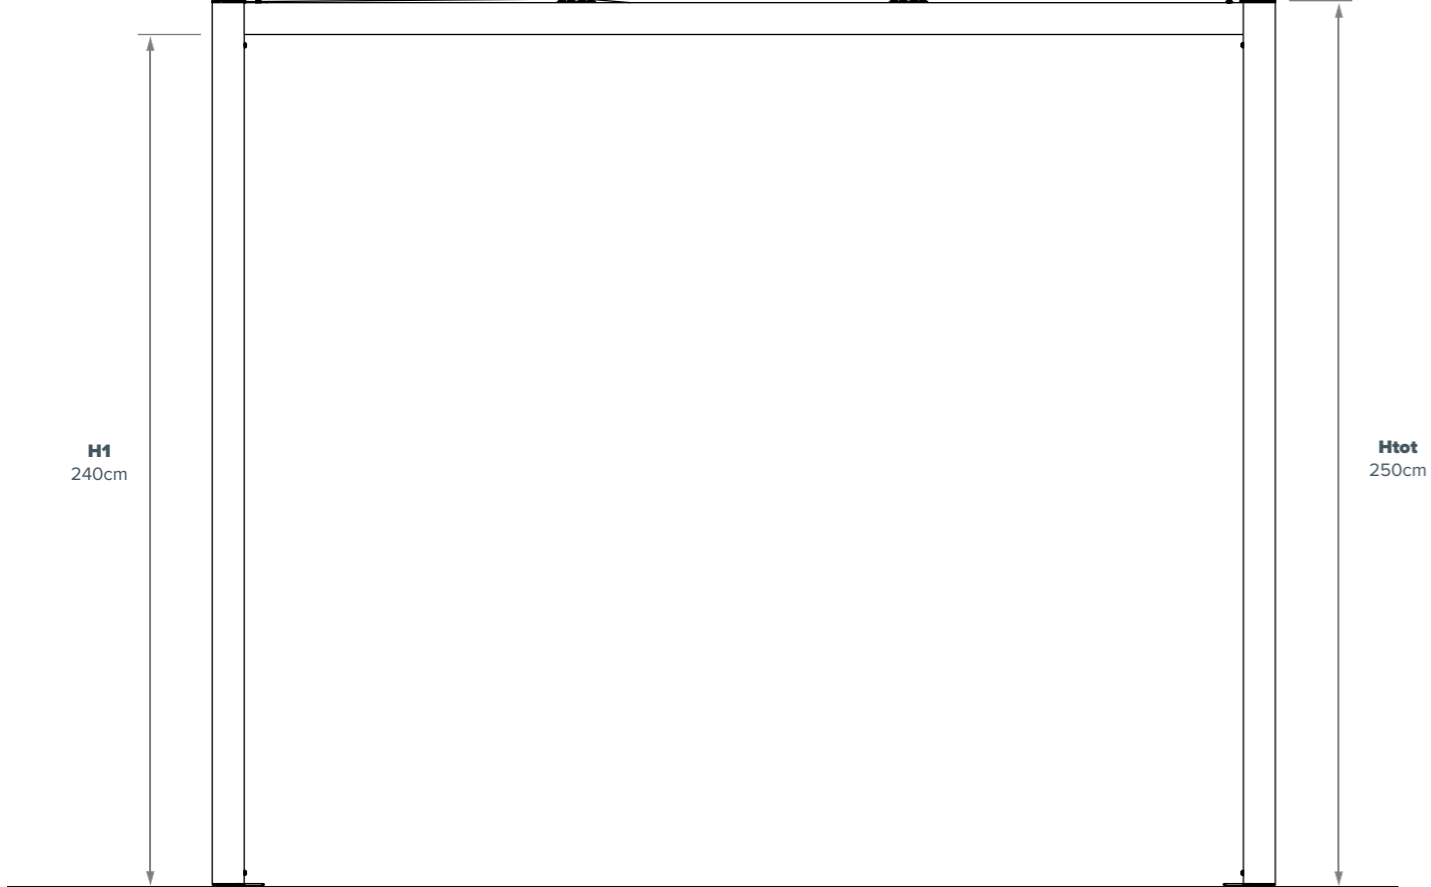

THE COMO RANGE

INTRODUCING THE COMO RANGE

A portal framed structure range in two frame sizes running from 9m² to 25m² in each separately covered area in a wide variety of coloured frame and roof systems, fabric designs and colours including a fully watertight ability.

EGS THE COMO 90

EGS THE COMO 90 - DIMENSIONS

MAX DIMENSIONS				
FREE STANDING STRUCTURE	WALL-MOUNTED STRUCTURE	A (cm)	B (cm)	AREA (m ²)
		300	300	9
		400	400	16
		300	400	12
		400	300	12

Bespoke units can be manufactured at special dimensions so as to enable a precise fit to any space. **Size is no problem – we can build what you need.**