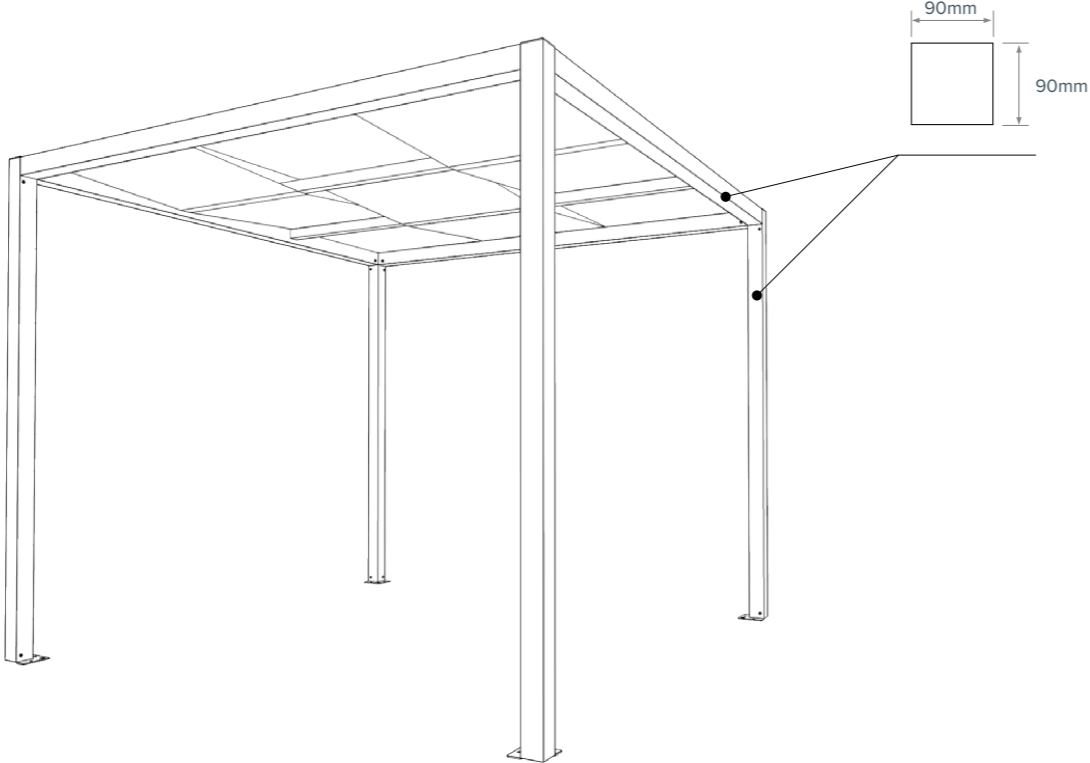

THE COMO RANGE

INTRODUCING THE COMO RANGE

A portal framed structure range in two frame sizes running from 9m² to 25m² in each separately covered area in a wide variety of coloured frame and roof systems, fabric designs and colours including a fully watertight ability.

Bespoke units can be manufactured at special dimensions so as to enable a precise fit to any space. Size is no problem – we can build what you need.

A full technical brochure is available.

THE FREESTANDING MODERN CANOPY

EGS THE COMO 90

EGS THE COMO 90 - DIMENSIONS

MAX DIMENSIONS				
FREE STANDING STRUCTURE	WALL-MOUNTED STRUCTURE	A (cm)	B (cm)	AREA (m ²)
		300	300	9
		400	400	16
		300	400	12
		400	300	12

Bespoke units can be manufactured at special dimensions so as to enable a precise fit to any space. **Size is no problem – we can build what you need.**

EGS THE COMO 120

MODULAR CONFIGURATION

LEAN-TO VERSION

EGS THE COMO 120 - DIMENSIONS

MAX DIMENSIONS				
FREE STANDING STRUCTURE	WALL-MOUNTED STRUCTURE	A (cm)	B (cm)	AREA (m ²)
		300	300	9
		400	400	16
		500	500	25
		300	400	12
		300	500	15
		400	500	20
		400	300	12
		500	300	15
		500	400	20
		600	300	18
		600	400	24
		600	500	30