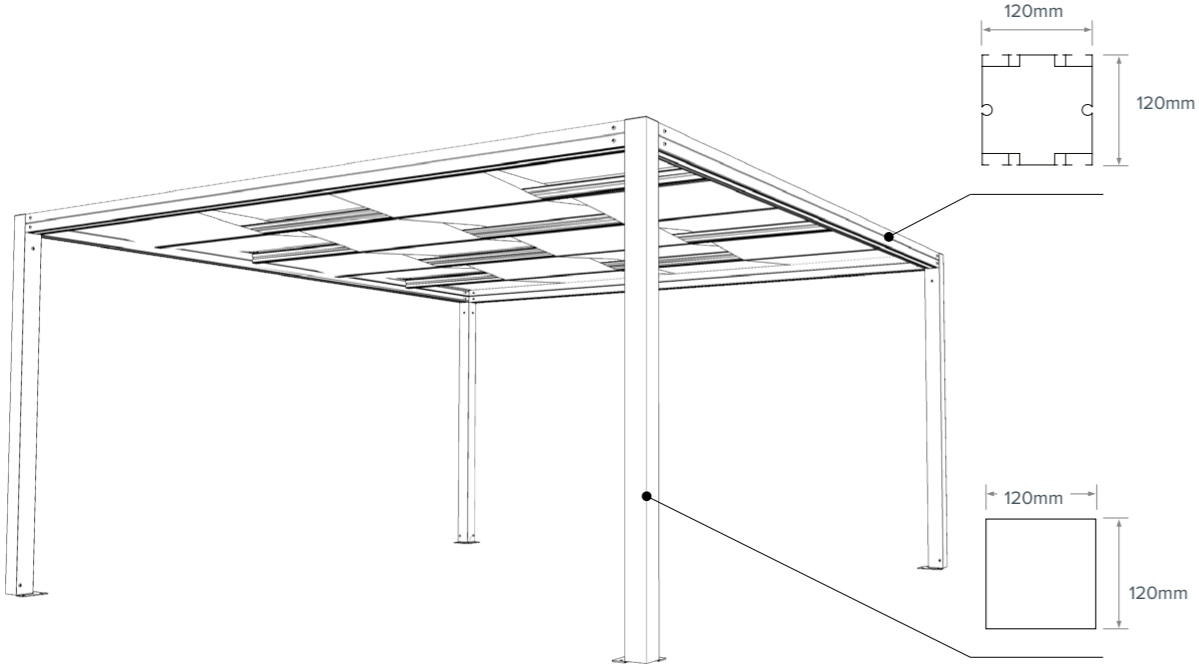

EGS THE COMO 90

EGS THE COMO 90 - DIMENSIONS

MAX DIMENSIONS				
FREE STANDING STRUCTURE	WALL-MOUNTED STRUCTURE	A (cm)	B (cm)	AREA (m ²)
		300	300	9
		400	400	16
		300	400	12
		400	300	12

Bespoke units can be manufactured at special dimensions so as to enable a precise fit to any space. **Size is no problem – we can build what you need.**

EGS THE COMO 120

MODULAR CONFIGURATION

LEAN-TO VERSION

EGS THE COMO 120 - DIMENSIONS

MAX DIMENSIONS				
FREE STANDING STRUCTURE	WALL-MOUNTED STRUCTURE	A (cm)	B (cm)	AREA (m ²)
		300	300	9
		400	400	16
		500	500	25
		300	400	12
		300	500	15
		400	500	20
		400	300	12
		500	300	15
		500	400	20
		600	300	18
		600	400	24
		600	500	30