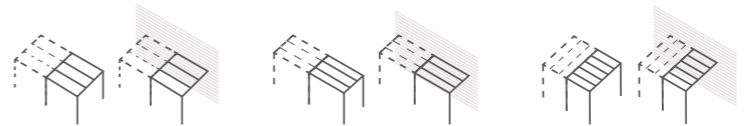

MAX DIMENSIONS				
FREE STANDING STRUCTURE	WALL-MOUNTED STRUCTURE	A (cm)	B (cm)	AREA (m²)
		300	300	9
		400	400	16
		500	500	25
		300	400	12
		300	500	15
		400	500	20
		400	300	12
		500	300	15
		500	400	20
		600	300	18
		600	400	24
		600	500	30

- Configuration with additional modules for the Kube 120 model