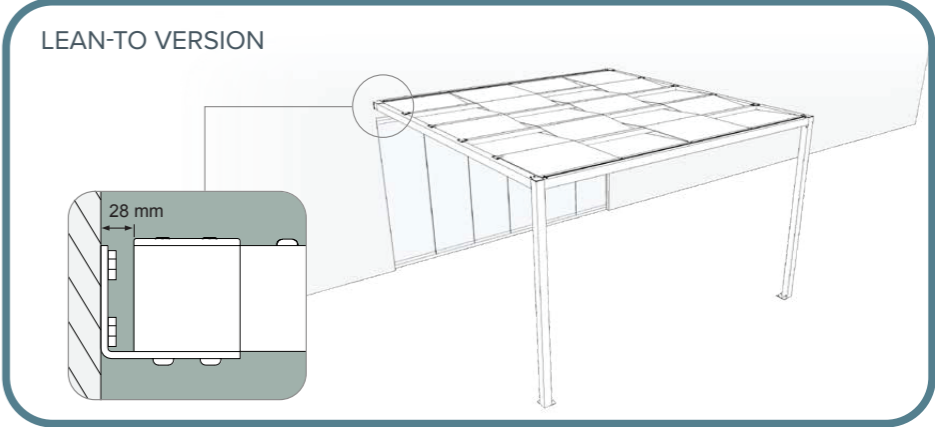

EGS THE COMO 90

EGS THE COMO 90 - DIMENSIONS

MAX DIMENSIONS				
FREE STANDING STRUCTURE	WALL-MOUNTED STRUCTURE	A (cm)	B (cm)	AREA (m ²)
		300	300	9
		400	400	16
		300	400	12
		400	300	12

Bespoke units can be manufactured at special dimensions so as to enable a precise fit to any space. **Size is no problem – we can build what you need.**