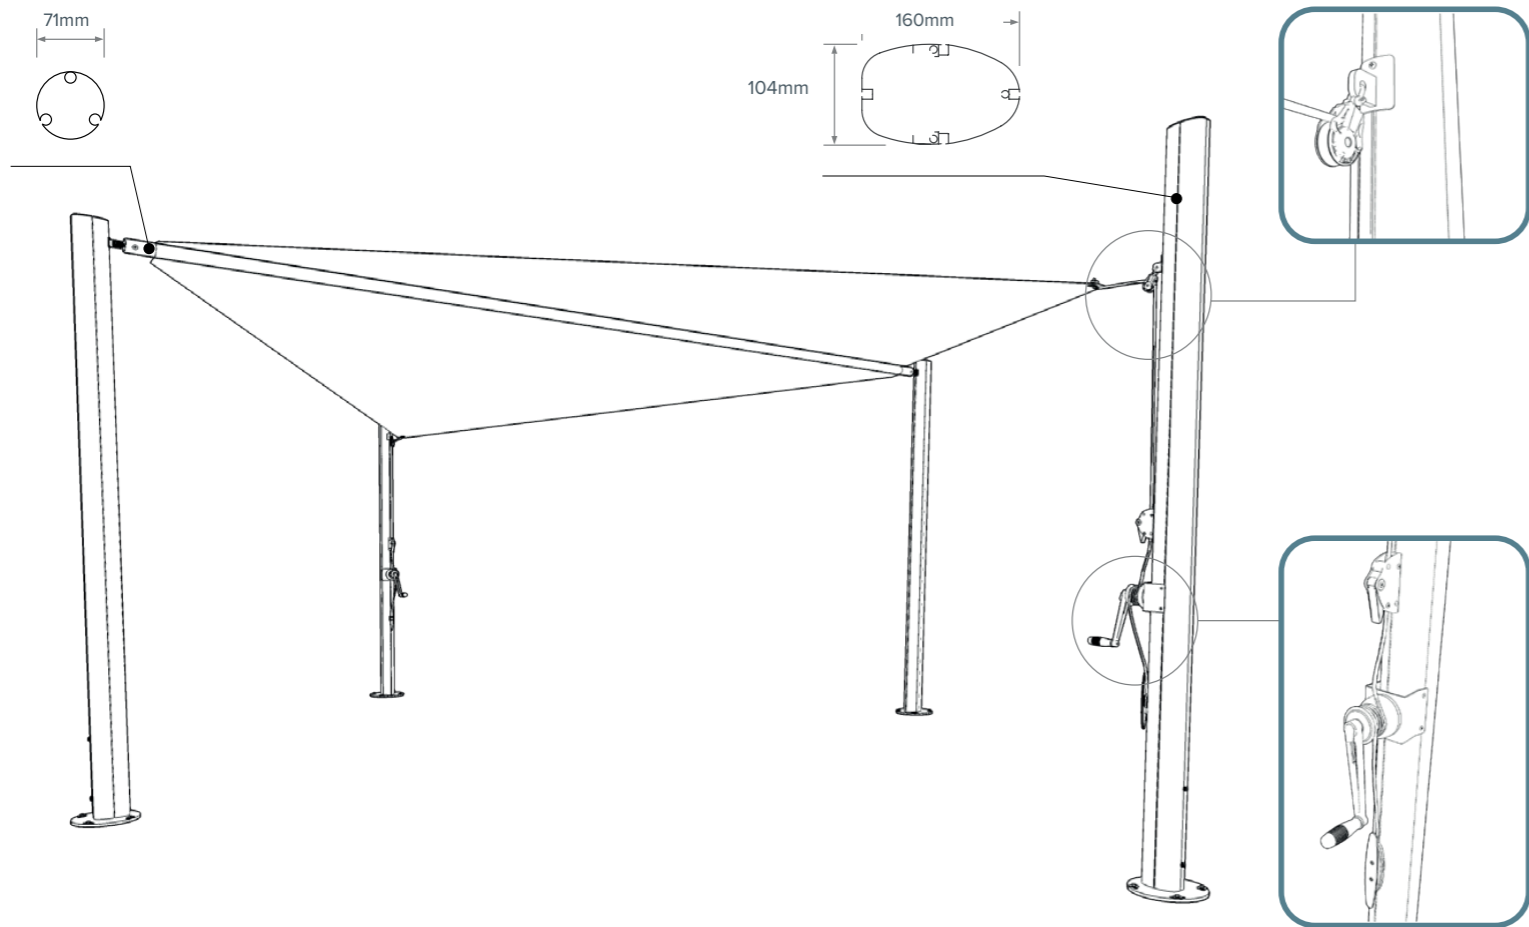

THE MONACO RANGE

INTRODUCING THE MONACO RANGE

This freestyle canopy unit can be either leg supported or be partially attached to a wall.

These can be supplied in a wide variety of finishes and sizes from 3 metres x 3 metres to 6 metres x 10 metres in area.

Bespoke units can be manufactured at special dimensions so as to enable a precise fit to any space. Size is no problem – we can build what you need.

A full technical brochure is available.

EGS THE MONACO

MODEL WITH ROLLER AND TENSIONING SYSTEM FASTENED TO THE WALL BY MEANS OF AISI 316 STAINLESS STEEL BRACKETS

EGS THE MONACO - DIMENSIONS

MAX DIMENSIONS						
<p>SQUARE STRUCTURE</p>	A	B	H1	H2	Htot	AREA
	400	400	286	250	300	16
	450	450	286	250	300	20.3
	500	500	286	250	300	25
<p>RHOMBOIDAL STRUCTURE</p>	400	600	286	250	300	12
	400	800	286	250	300	16
	500	800	286	250	300	20
	500	1000	286	250	300	25
	600	800	286	250	300	24
	600	1000	286	250	300	30

- Aluminum
- Dacron

GROUND ANCHORING

- Welded plate

STRUCTURE'S VERSIONS

- With roller
- Tensioning system attached to the wall

1 STRUCTURE'S COLOURS

- White / RAL 9010
- Dove Grey
- Dark Brown
- Special Grey