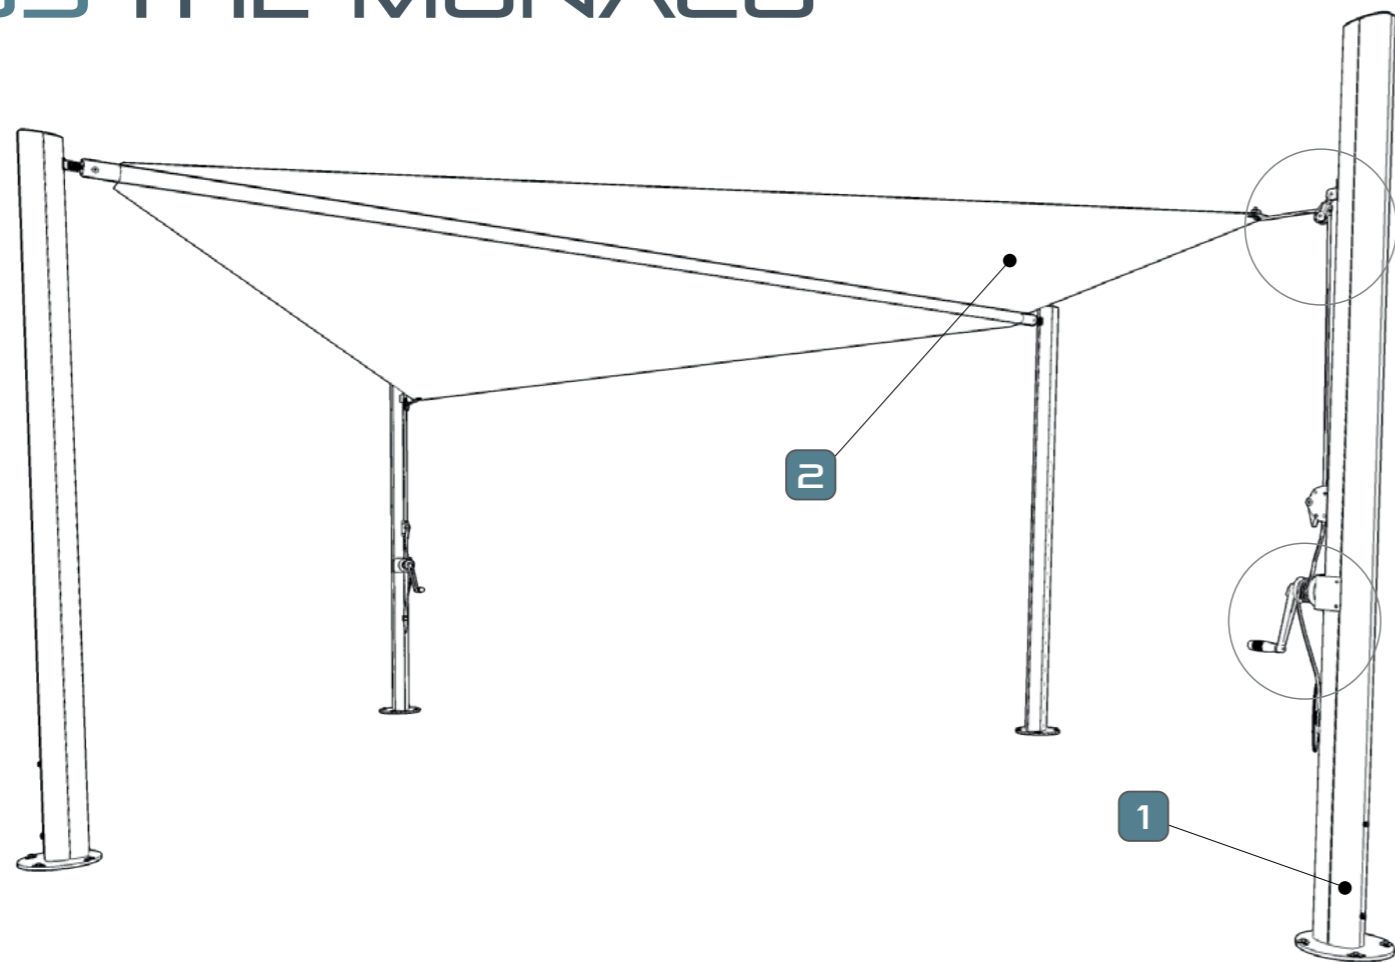

THE MONACO RANGE

INTRODUCING THE MONACO RANGE

This freestyle canopy unit can be either leg supported or be partially attached to a wall.

These can be supplied in a wide variety of finishes and sizes from 3 metres x 3 metres to 6 metres x 10 metres in area.

MODEL WITH ROLLER AND TENSIONING SYSTEM FASTENED TO THE WALL BY MEANS OF AISI 316 STAINLESS STEEL BRACKETS

EGS THE MONACO - DIMENSIONS

MAX DIMENSIONS						
<p>SQUARE STRUCTURE</p>	A	B	H1	H2	Htot	AREA
	400	400	286	250	300	16
	450	450	286	250	300	20.3
	500	500	286	250	300	25
<p>RHOMBOIDAL STRUCTURE</p>	400	600	286	250	300	12
	400	800	286	250	300	16
	500	800	286	250	300	20
	500	1000	286	250	300	25
	600	800	286	250	300	24
	600	1000	286	250	300	30

Bespoke units can be manufactured at special dimensions so as to enable a precise fit to any space. **Size is no problem – we can build what you need.**

EGS THE MONACO

TYPE

Shade sail
for the garden

MATERIALS

- Aluminum
- Dacron

GROUND ANCHORING

- Welded plate

STRUCTURE'S VERSIONS

- With roller
- Tensioning system attached to the wall

1 STRUCTURE'S COLOURS

- White / RAL 9010
- Dove Grey
- Dark Brown
- Special Grey