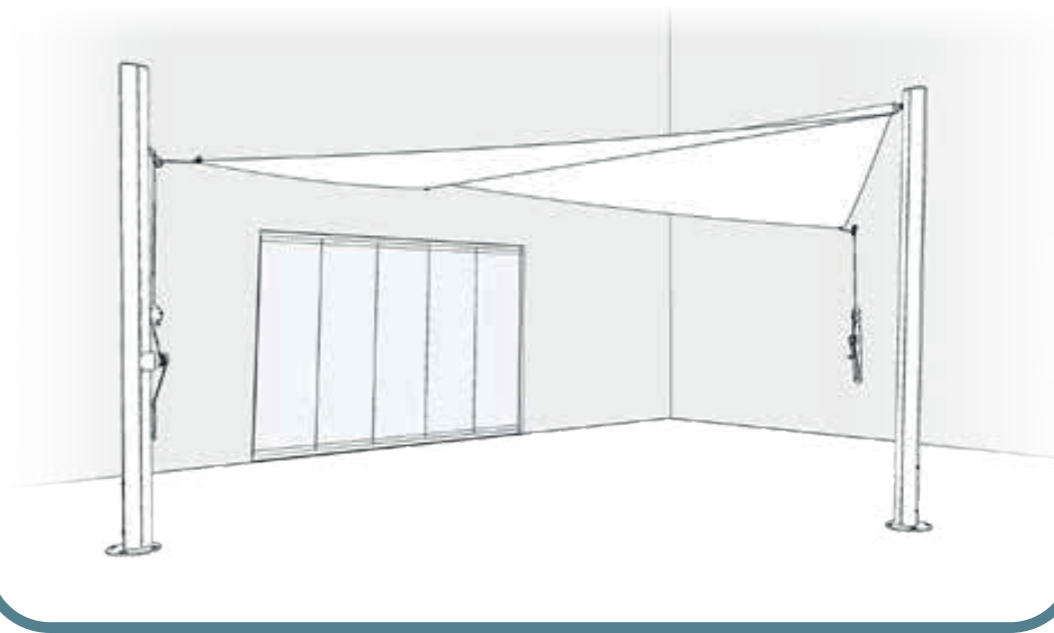

THE MONACO RANGE

INTRODUCING THE MONACO RANGE

This freestyle canopy unit can be either leg supported or be partially attached to a wall.

These can be supplied in a wide variety of finishes and sizes from 3 metres x 3 metres to 6 metres x 10 metres in area.

Bespoke units can be manufactured at special dimensions so as to enable a precise fit to any space. Size is no problem – we can build what you need.

A full technical brochure is available.

EGS THE MONACO

MODEL WITH ROLLER AND TENSIONING SYSTEM FASTENED TO THE WALL BY MEANS OF AISI 316 STAINLESS STEEL BRACKETS

EGS THE MONACO - DIMENSIONS

MAX DIMENSIONS						
<p>SQUARE STRUCTURE</p>	A	B	H1	H2	Htot	AREA
	400	400	286	250	300	16
	450	450	286	250	300	20.3
	500	500	286	250	300	25
<p>RHOMBOIDAL STRUCTURE</p>	400	600	286	250	300	12
	400	800	286	250	300	16
	500	800	286	250	300	20
	500	1000	286	250	300	25
	600	800	286	250	300	24
	600	1000	286	250	300	30

Bespoke units can be manufactured at special dimensions so as to enable a precise fit to any space. **Size is no problem – we can build what you need.**

EGS THE MONACO

TYPE

Shade sail
for the garden

MATERIALS