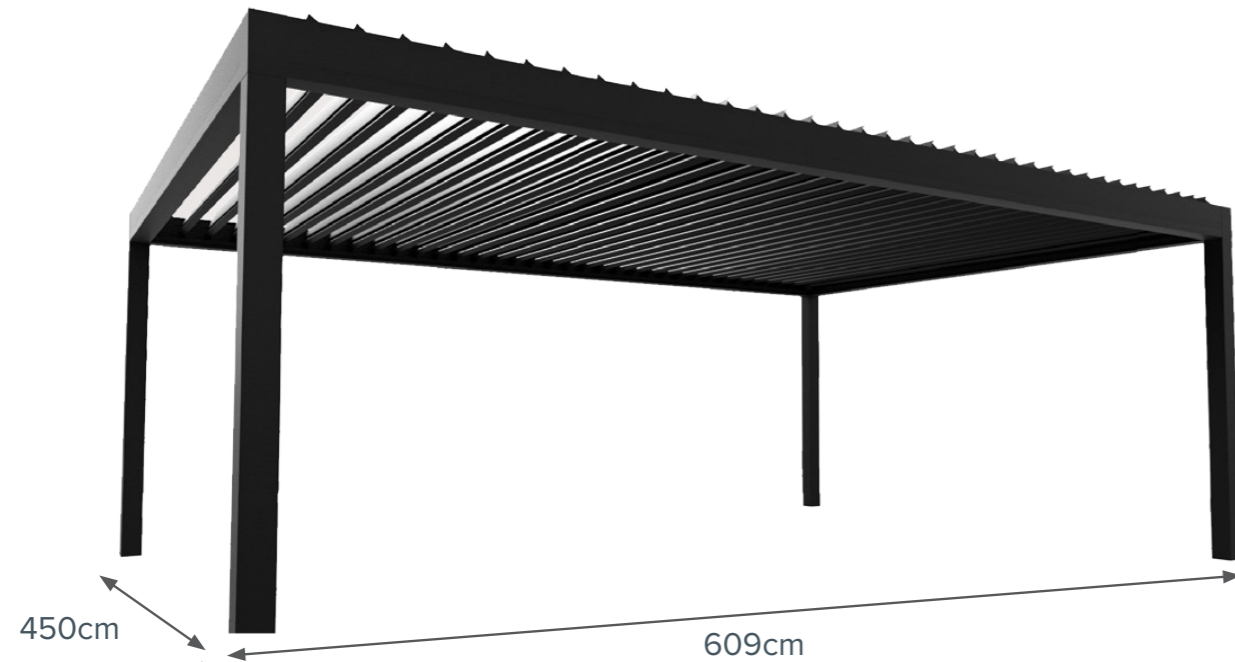

THE ROMA RANGE

INTRODUCING THE ROMA RANGE

Upgrade your outdoor space with The Roma pergola. Create an architecturally modern space by utilising the most of natural energy sources.

The Roma provides the best protection against all the weather conditions.

Its straight lines and minimal construction are harmonised in every demanding space.

EGS THE ROMA - DIMENSIONS

Max Width 4,50m

Max Projection 6,09m

EGS THE ROMA - CONFIGURATIONS

TECHNICAL OPTIONS	
Maximum measurement	4.5 x 6.09m
Standard Column Height	250cm
Column dimensions	130 x 130cm
Beam height	200cm
Configurations	Self standing
Movement	Standard motor, RTS motor, IO motor
Integrated rain gutter	YES