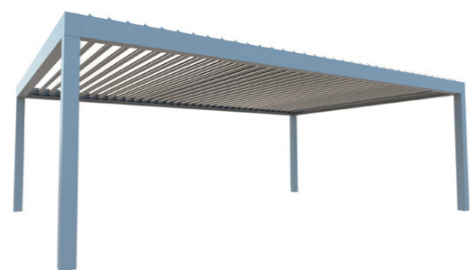

THE ROMA RANGE

INTRODUCING THE ROMA RANGE

Upgrade your outdoor space with The Roma pergola. Create an architecturally modern space by utilising the most of natural energy sources.

The Roma provides the best protection against all the weather conditions.

Its straight lines and minimal construction are harmonised in every demanding space.

EGS THE ROMA - DIMENSIONS

Max Width 4,50m

Max Projection 6,09m

EGS THE ROMA - CONFIGURATIONS

TECHNICAL OPTIONS	
Maximum measurement	4.5 x 6.09m
Standard Column Height	250cm
Column dimensions	130 x 130cm
Beam height	200cm
Configurations	Self standing
Movement	Standard motor, RTS motor, IO motor
Integrated rain gutter	YES

EGS THE ROMA - FRAME COLOURS

Alaska White / 9016

Mercury Gray / 7040

Cappuccino Beige / 1019

Space Gray / 7016

Sand White / 1013

Polar Silver / 7035

Cocoa Brown / 8017