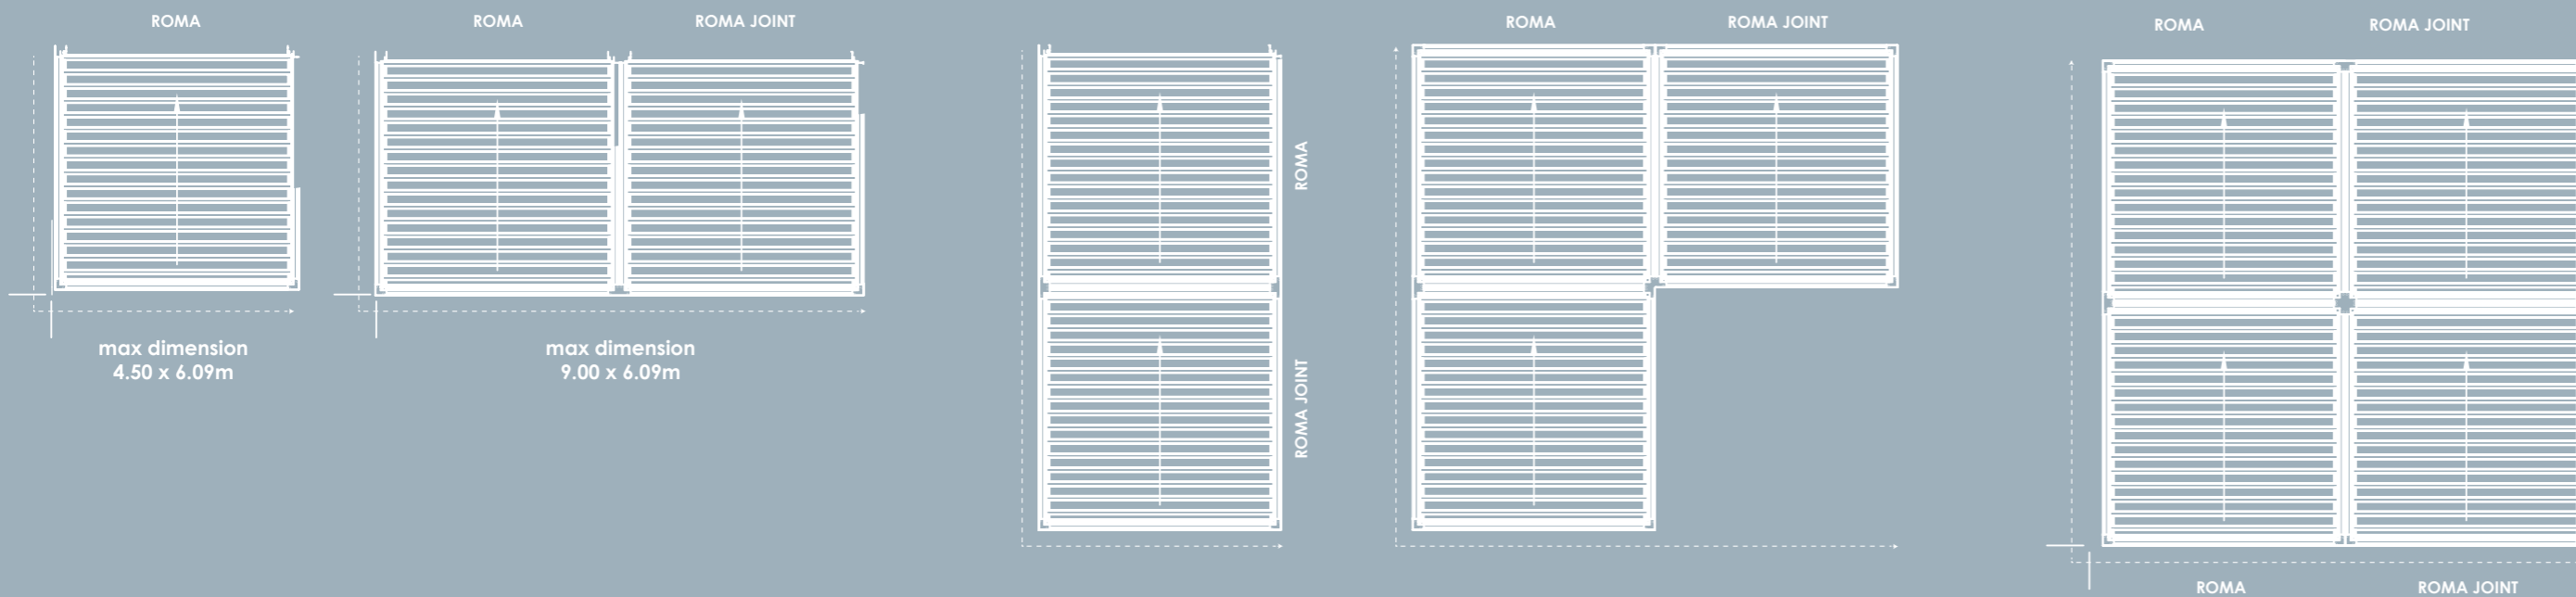

Its straight lines and minimal construction are harmonised in every demanding space.

EGS THE ROMA - DIMENSIONS

Max Width 4,50m

Max Projection 6,09m

EGS THE ROMA - CONFIGURATIONS

TECHNICAL OPTIONS	
Maximum measurement	4.5 x 6.09m
Standard Column Height	250cm
Column dimensions	130 x 130cm
Beam height	200cm
Configurations	Self standing
Movement	Standard motor, RTS motor, IO motor
Integrated rain gutter	YES

EGS THE ROMA - FRAME COLOURS

Alaska White / 9016

Mercury Gray / 7040

Cappuccino Beige / 1019

Space Gray / 7016

Sand White / 1013

Polar Silver / 7035

Cocoa Brown / 8017