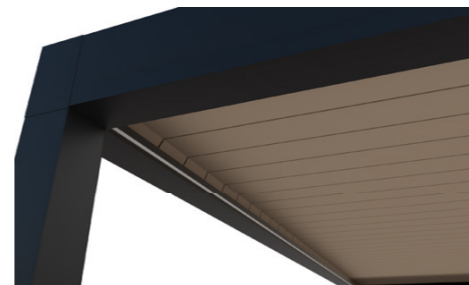

Cappuccino Beige / 1019