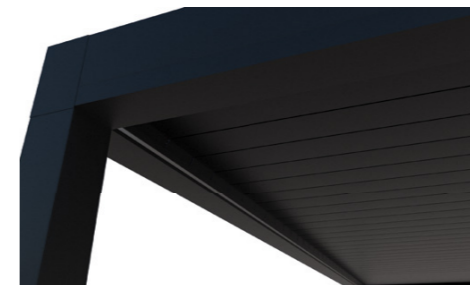

EGS THE ROMA - LOUVE COLOURS

Alaska White / 9016

Mercury Gray / 7040

Cappuccino Beige / 1019

Space Gray / 7016

Sand White / 1013

Polar Silver / 7035

Cocoa Brown / 8017

Main characteristics:

- Durability
- Smooth operation
- Elegant design
- Reduced noise level
- Obstacle perception
- Combination with hand operation

LED LIGHTING SYSTEM "EYE RAY"

The LED "EYE - RAY - EDGE" Lighting System, with its sleek and stylish look, provides sufficient quality lighting and offering the ideal atmosphere in your outdoor area. Available in "yellow" or "white" colour light and dimming option.